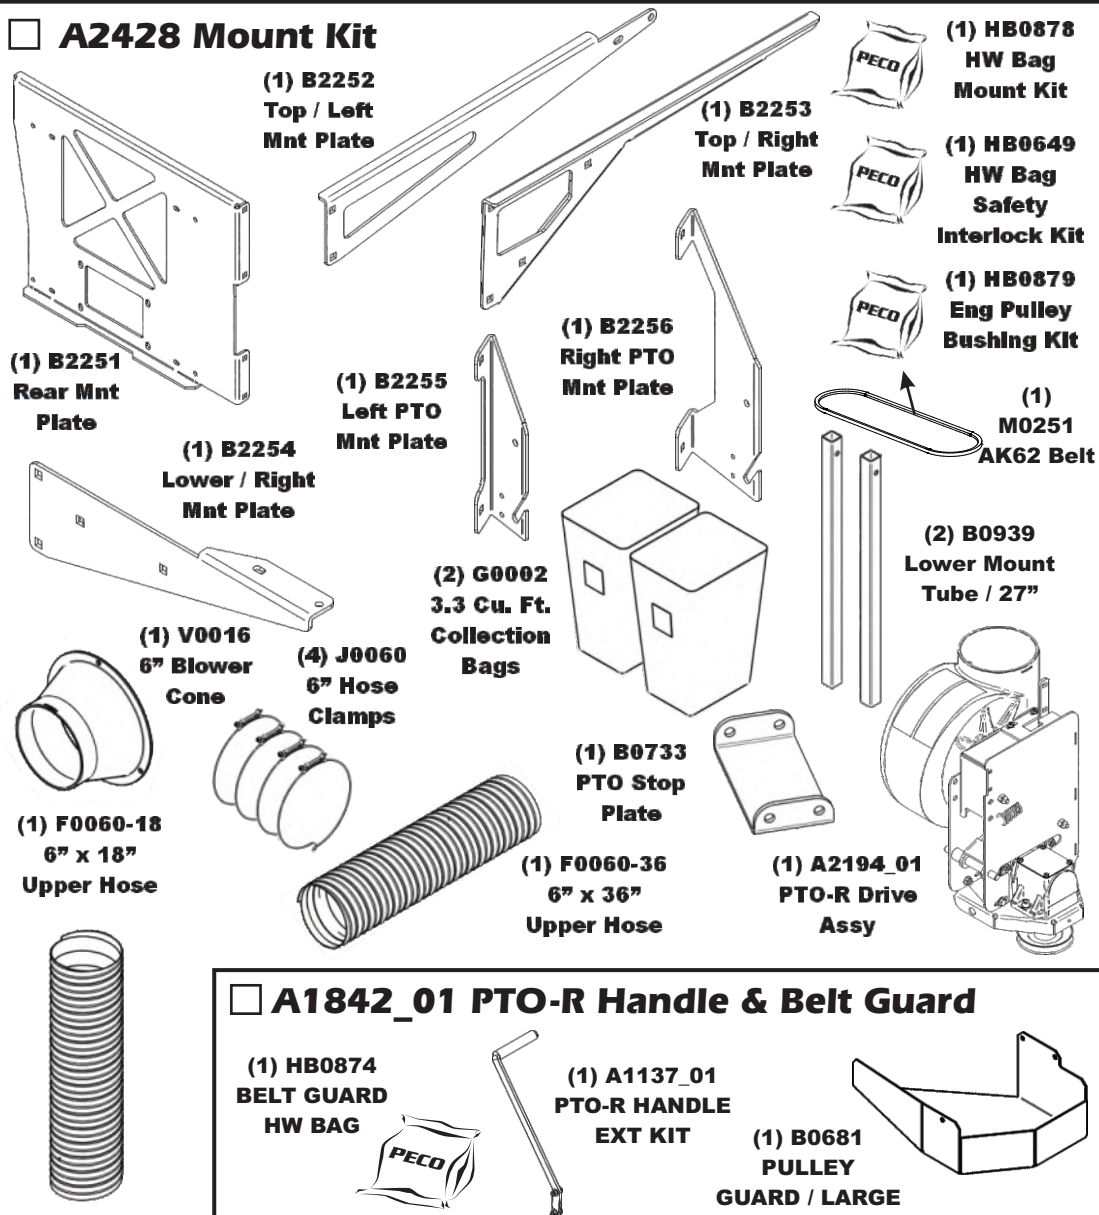

Unit Model #: 28120903

Mower: Kubota

Owner's Manual: Q0597

Mower Type: Z200

Deck Size: 48" & 54"

Vac Type: P2B+ (9 Cu. Ft.)

Deck Type:

Drive Type: PTO-R Drive

Revision #: 1

Fits Year(s): 2023 - Newer

A2168 Vac Kit

A2428 Mount Kit

A2031 Baffle Kit

A2025 Boot Kit

A2030 Weight Kit