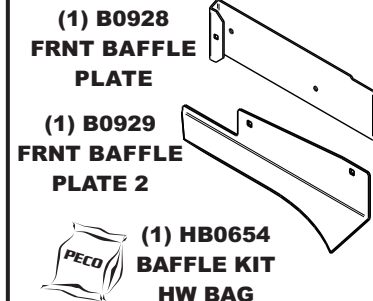

Unit Model #: 28120903

Mower: Kubota

Owner's Manual: Q0597

Mower Type: Z200

Deck Size: 48" & 54"

Vac Type: P2B+ (9 Cu. Ft.)

Deck Type:

Drive Type: PTO-R Drive

Revision #: 1

Fits Year(s): 2023 - Newer

A2168 Vac Kit

A2428 Mount Kit

A2031 Baffle Kit

A2025 Boot Kit

A2030 Weight Kit