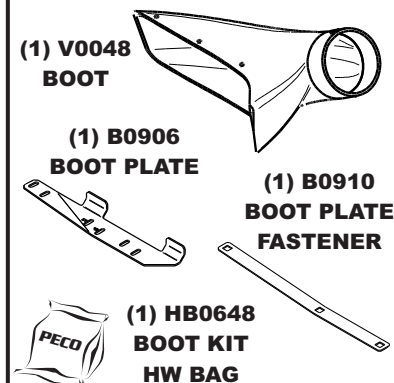

Unit Model #: 28120903

Mower: Kubota

Owner's Manual: Q0597

Mower Type: Z200

Deck Size: 48" & 54"

Vac Type: P2B+ (9 Cu. Ft.)

Deck Type:

Drive Type: PTO-R Drive

Revision #: 1

Fits Year(s): 2023 - Newer

A2168 Vac Kit

A2428 Mount Kit

A2031 Baffle Kit

A2025 Boot Kit

A2030 Weight Kit