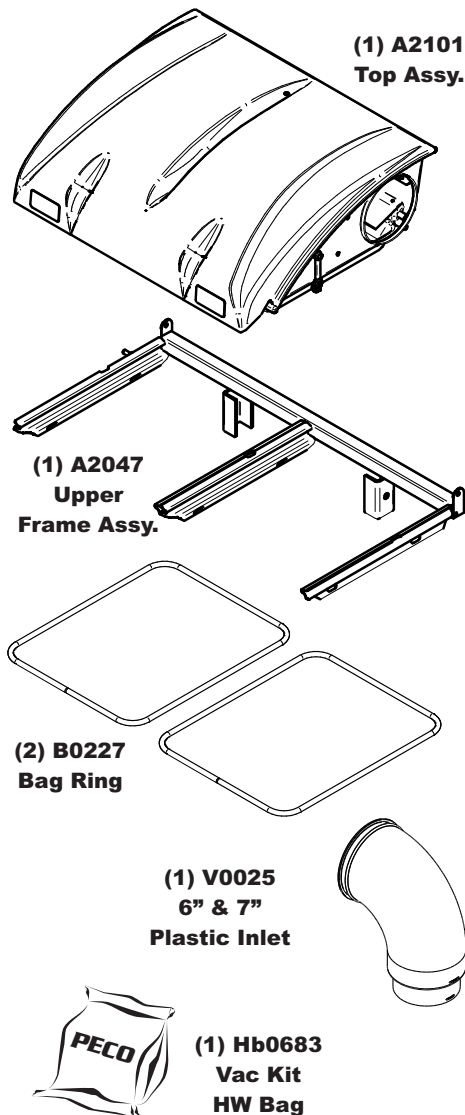

Unit Model #: 28120903

Mower: Kubota

Owner's Manual: Q0597

Mower Type: Z200

Deck Size: 48" & 54"

Vac Type: P2B+ (9 Cu. Ft.)

Deck Type:

Drive Type: PTO-R Drive

Revision #: 1

Fits Year(s): 2023 - Newer

A2168 Vac Kit

A2428 Mount Kit

A2031 Baffle Kit

A2025 Boot Kit

A2030 Weight Kit