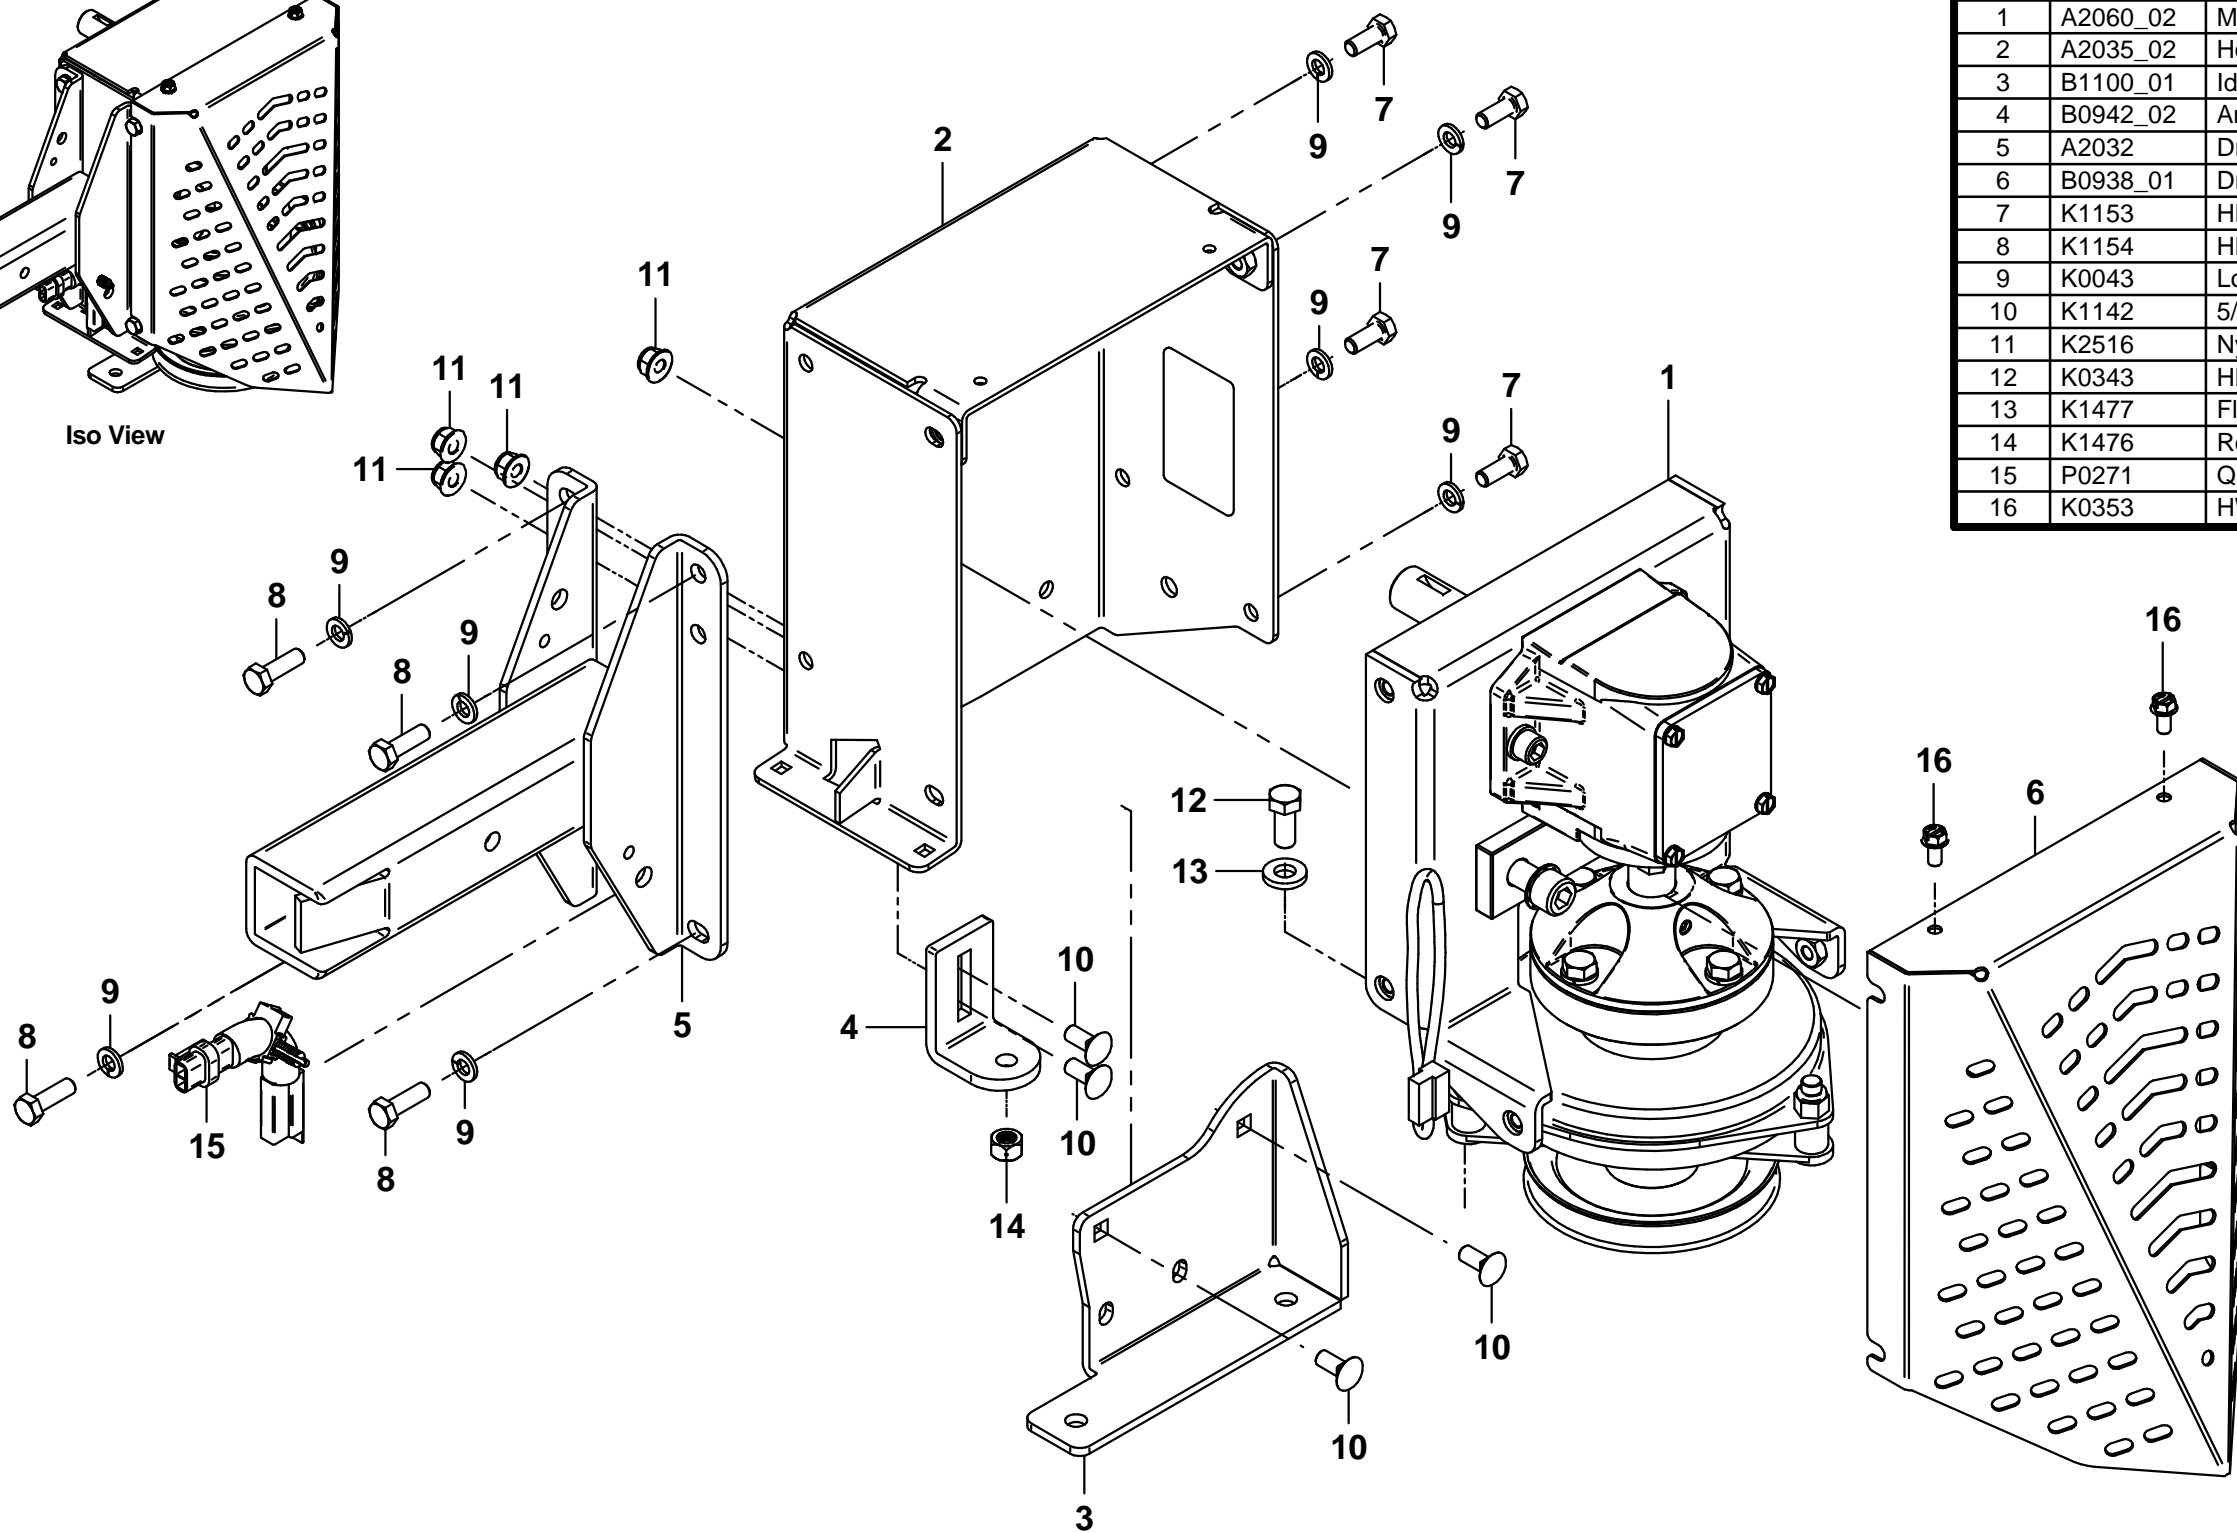

Iso View

Item #	Part #	Desc.	Qty.
1	A2060_02	Mounted Drive Assy	1
2	A2035_02	Housing Mnt Assy	1
3	B1100_01	Idler Assy Mount Plate	1
4	B0942_02	Anti-Rotation Brkt	1
5	A2032	Drive Arm Assy	1
6	B0938_01	Drive Guard	1
7	K1153	HHCS 5/16"-18 x 3/4"	4
8	K1154	HHCS 5/16"-18 x 1"	4
9	K0043	Lock Washer 5/16"	8
10	K1142	5/16"-18 x 3/4" Carriage Bolt	6
11	K2516	Ny-Flange Lock Nut 5/16"-18	6
12	K0343	HHCS 3/8"-16 x 7/8" GR8	1
13	K1477	Flat Washer / 3/8" / .406 ID x .812 OD x .125 Thk	1
14	K1476	Reverse Lock Nut / 3/8"-16 Grade C	1
15	P0271	Quick Connect Wire Harness	1
16	K0353	HWHTCS 1/4"-20 x 1/2"	2

For Reference Only

#: A2039_03
 Desc: Drive Assy / Base 1.5