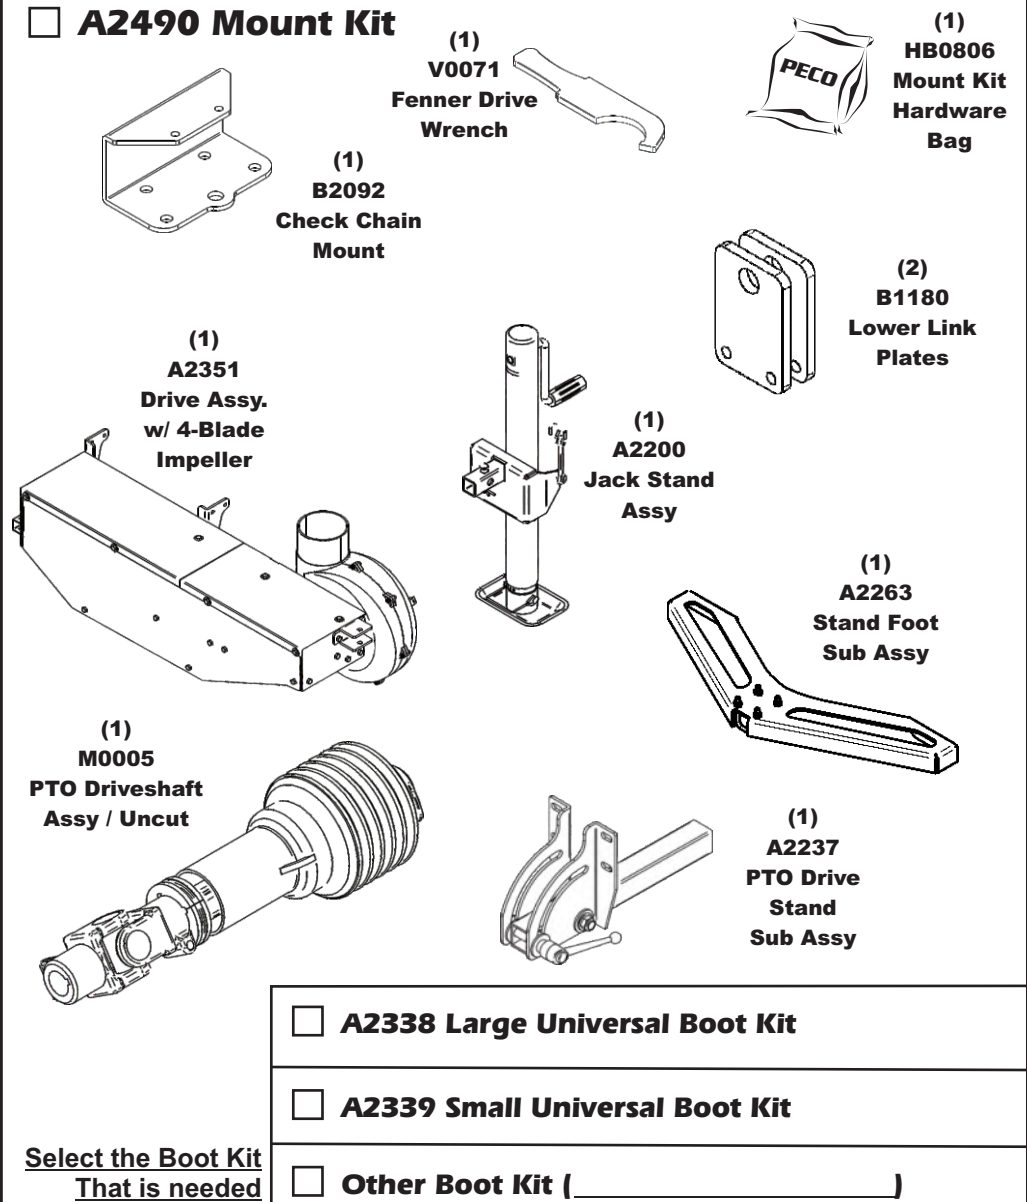

Unit Model #: 751505

Mower: Sub-Compact Tractors

Owner's Manual: Q0620

Mower Type: Cat 1 3Pt Hitch

Deck Size: Choose Boot Kit Below

Vac Type: Pro3B (15 Cu. Ft.)

Deck Type:

Drive Type: PTO Driven

Revision #: 0

Fits Year(s):

A2348 Vac Kit

A2490 Mount Kit

Select the Boot Kit That is needed