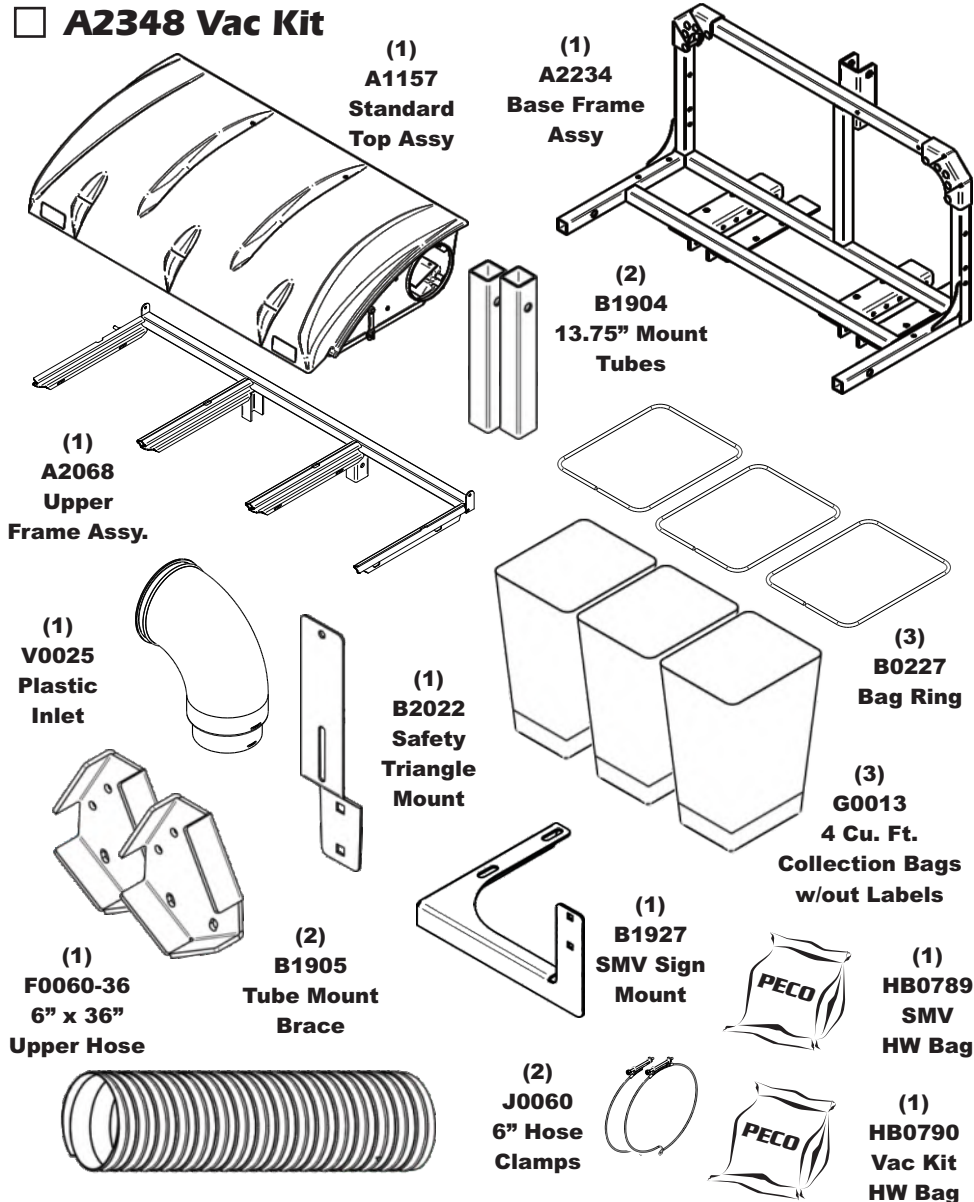

Unit Model #: 751505

Mower: Sub-Compact Tractors

Owner's Manual: Q0620

Mower Type: Cat 1 3Pt Hitch

Deck Size: Choose Boot Kit Below

Vac Type: Pro3B (15 Cu. Ft.)

Deck Type:

Drive Type: PTO Driven

Revision #: 0

Fits Year(s):

A2348 Vac Kit

A2490 Mount Kit

Select the Boot Kit That is needed