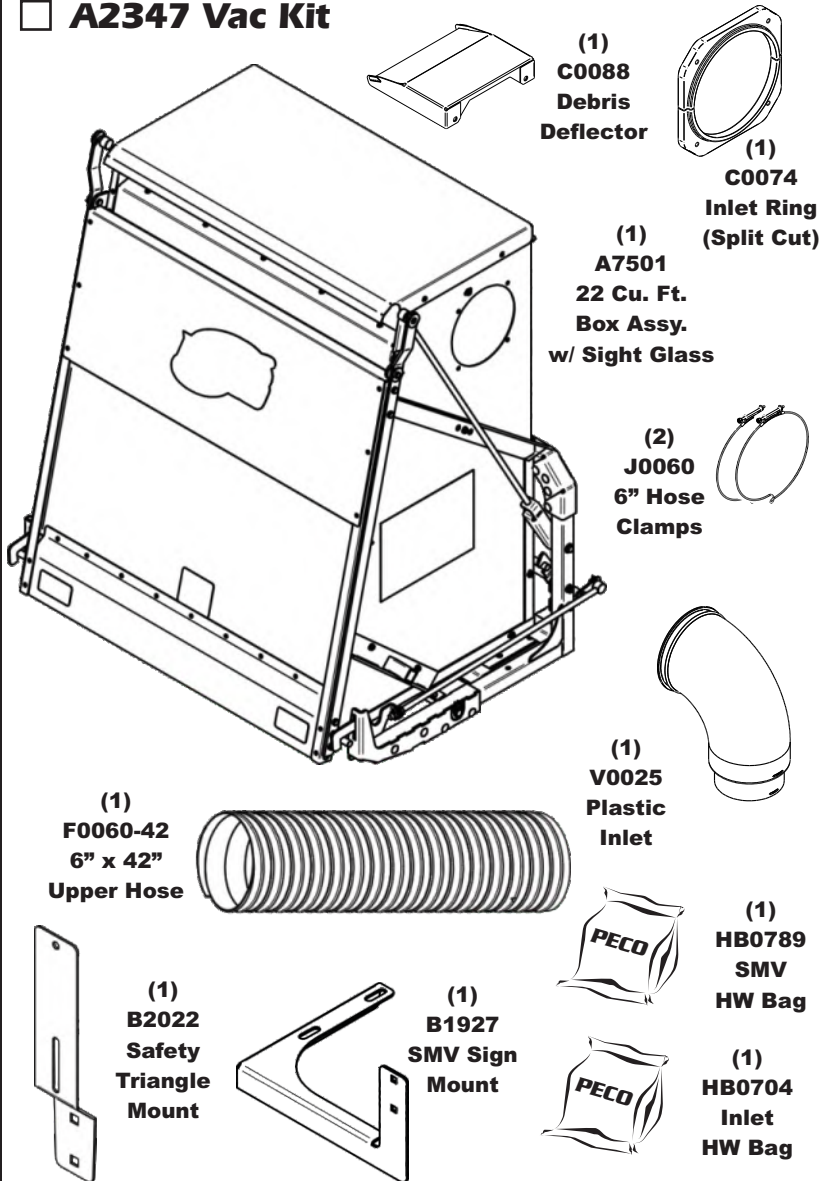

# Unit Model #: 752208

**Mower:** Sub-Compact Tractors

**Owner's Manual:** Q0619

**Mower Type:** Cat 1 3Pt Hitch

**Deck Size:** Choose Boot Kit Below

**Vac Type:** Pro22 DFS (22 Cu. Ft.)

**Deck Type:**

**Drive Type:** PTO Driven

**Revision #:** 0

**Fits Year(s):**

**A2347 Vac Kit**

**A2490 Mount Kit**

- A2338 Large Universal Boot Kit**
- A2339 Small Universal Boot Kit**
- Other Boot Kit ( \_\_\_\_\_ )**

Select the Boot Kit That is needed