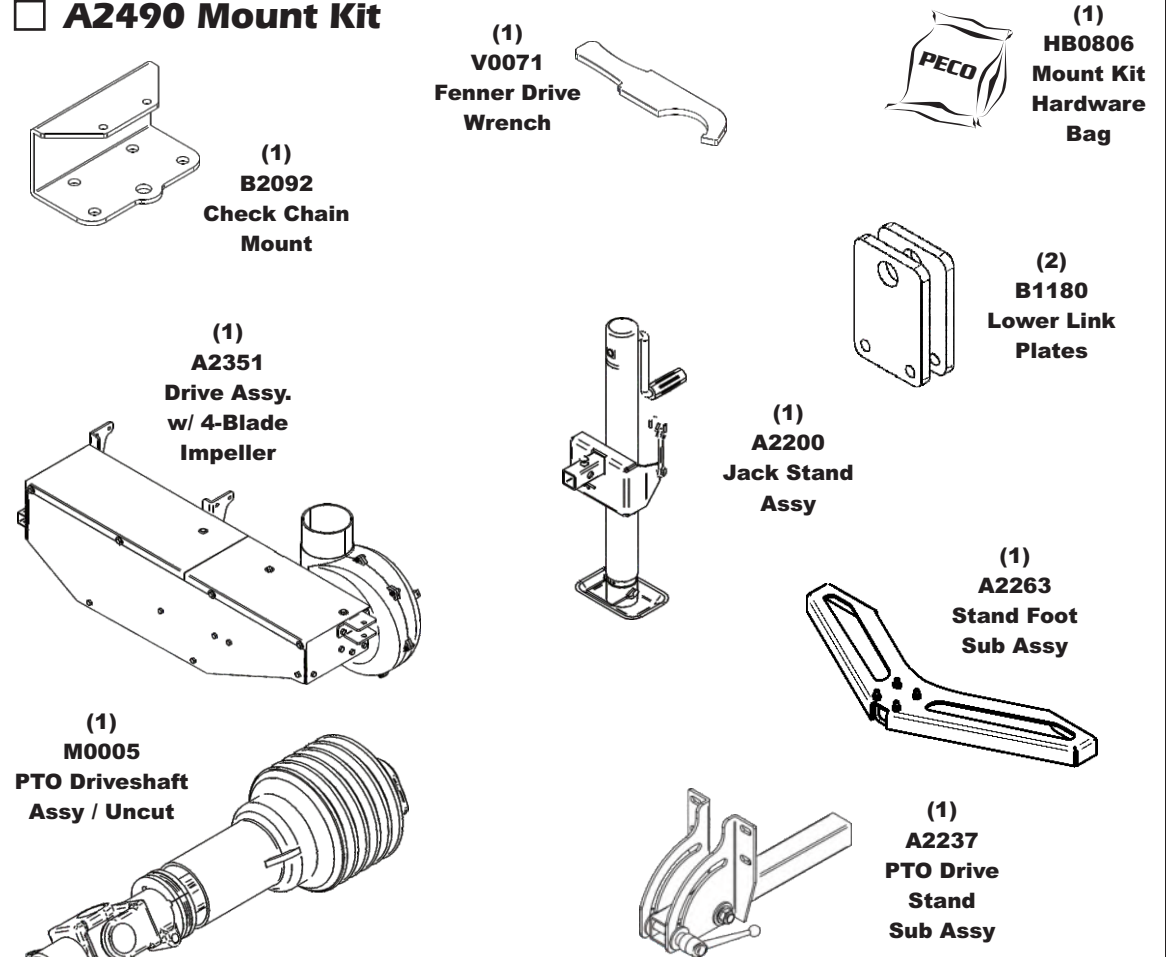

# Unit Model #: 752208

**Mower:** Sub-Compact Tractors

**Owner's Manual:** Q0619

**Mower Type:** Cat 1 3Pt Hitch

**Deck Size:** Choose Boot Kit Below

**Vac Type:** Pro22 DFS (22 Cu. Ft.)

**Deck Type:**

**Drive Type:** PTO Driven

**Revision #:** 0

**Fits Year(s):**

**A2347 Vac Kit**

**A2490 Mount Kit**

- A2338 Large Universal Boot Kit**
- A2339 Small Universal Boot Kit**
- Other Boot Kit ( \_\_\_\_\_ )**

Select the Boot Kit That is needed