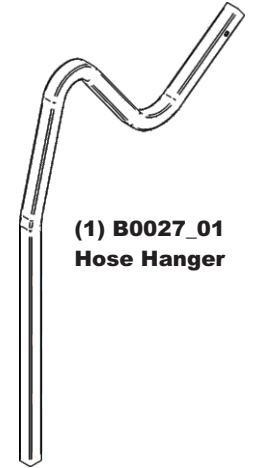

(2) B2015  
Side Plates

(1) B2018  
Handle Base

(2) B2019  
Lower Handle

(1) HB0805  
HW Bag /  
Trailer Tow Kit

(1) B2020  
Upper Handle

(1) B2017  
Upper Tongue  
Mount

(1) B2016  
Lower Tongue  
Mount

(1) H3408  
Wheel & Tire

**A1861 Wand Kit / Large**

(2) J0060  
6" Hose  
Clamps

(1) B0762  
Lower  
Handle

(1) HB0485  
Wand Kit  
HW Bag

(1) C2120  
6" Nose  
Cone

(1) B0755  
Upper  
Handle

(1) E6005  
6" Blower  
Cone

(1) F0069  
Wand Hose  
6" x 18'

**A2409 Hose Hanger Kit**

(1) HB0872  
Hardware Bag

(1) B0027\_01  
Hose Hanger

**Model #A2284**

**Desc:** Universal Small Boot Kit / Large Housing

**Revision #:** 2 - Updated Hose Length BS - May 2026)

**Instruction Sheet:** Q2054