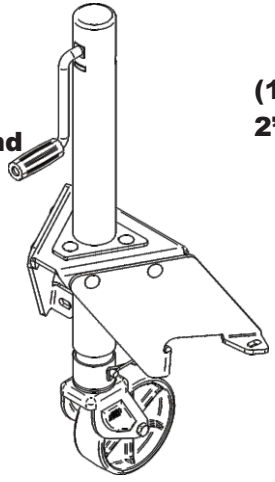

(2) B2226  
Tongue Mount  
Bracket

(2) B2230  
Eng Swing Arm  
Lockout Brkt

(1) B2225  
Tongue Tube

(1) F0070-66  
Upper Hose  
7" x 66"

(2) J0070  
7" Hose Clamps

(1) A2333  
Jack Stand  
w/ Wheel

(1) A2403  
Mount Arm  
Swivel Assy

(1) J0033  
2" Trailer Coupler

**A2404 Tongue Hitch Assembly**

(1) HB0867  
Tongue Hitch  
Kit HW Bag

(1) B2223  
Tongue Plate  
/ Top

(1) B2224  
Tongue Plate  
/ Bottom

Select the Boot Kit  
That is needed