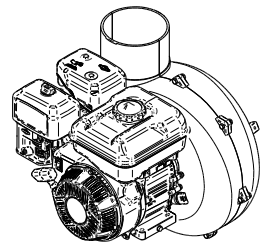

- ☐ A620 - Yanmar 7HP Diesel
- ☐ A640 - B&S 14HP Vanguard