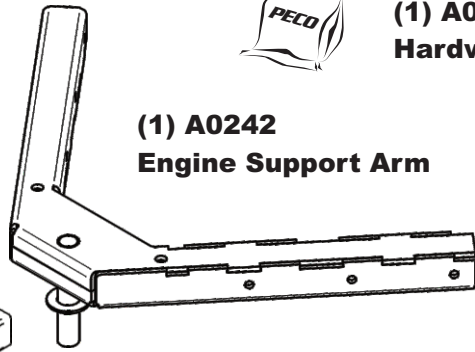

(1) A08185
Hardware Bag

A2326 Universal Battery Kit