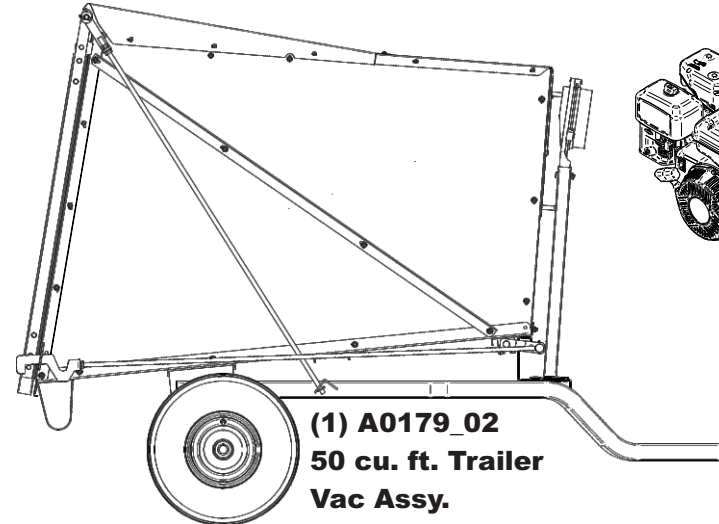

Unit Model #: 795003 (Yanmar 7 HP) & 795009 (B&S 14 HP)

Description: 50 cu. ft. Estate Series

Drive Type: Yanmar 7HP Diesel Engine / Briggs & Stratton 14HP Vanguard

Mower Type: Universal

Vac Type: Engine Driven Trailer Vac

Manual: Q0572

Revision #: 7 - Updated Standard Options - BS (May 2026)

- ☐ A620 - Yanmar 7HP Diesel
- ☐ A640 - B&S 14HP Vanguard

A2326 Universal Battery Kit

A2404 Tongue Hitch Assembly

Select the Boot Kit
That is needed

☐ A2284 Universal Small Boot Kit / Large Hsg

☐ A2283 Universal Large Boot Kit / Large Hsg

☐ Other Boot Kit (_____)