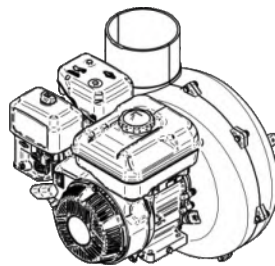

Unit Model #: 793603 (B&S 6.5 HP)

Drive Type: 36 cu. ft. Estate Series

Mower Type: Briggs & Stratton - 6.5 HP Vanguard

Mower Type: Universal

Vac Type: Engine Driven Trailer Vac

Manual: Q0573

Revision: 7 - Updated boot kits - BS (May 2026)

F0060 - Upper Hose 6" x 45"

A639 - B&S 6.5HP Vanguard

A2552 - Universal Small Boot Kit/ Small Hsg

A2553 Universal Large Boot Kit / Small Hsg

Other Boot Kit (_____)

Select the Boot Kit

(1) A08167
Unit HW Bag

A2404 Tongue Hitch Assembly

(1) HB0867
Tongue Hitch
Kit HW Bag

(1) B2223
Tongue Plate
/ Top

(1) B2224
Tongue Plate
/ Bottom

(2) B2226
Tongue Mount
Bracket

(1) J0033
2" Trailer Coupler

(1) B2225
Tongue Tube

(1) A0242
Engine Support Arm