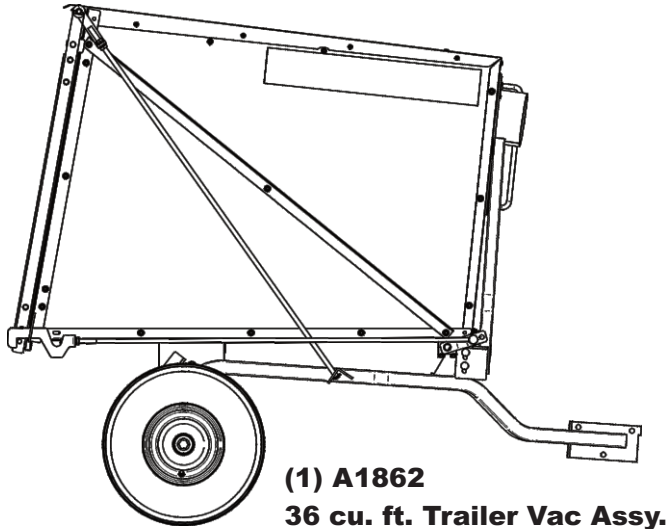

Unit Model #: 793603 (B&S 6.5 HP)

Drive Type: 36 cu. ft. Estate Series

Mower Type: Briggs & Stratton - 6.5 HP Vanguard

Mower Type: Universal

Vac Type: Engine Driven Trailer Vac

Manual: Q0573

Revision: 7 - Updated boot kits - BS (May 2026)

F0060 - Upper Hose 6" x 45"

A639 - B&S 6.5HP Vanguard

A2552 - Universal Small Boot Kit/ Small Hsg

A2553 Universal Large Boot Kit / Small Hsg

Other Boot Kit (_____)

Select the Boot Kit

(1) A08167
Unit HW Bag