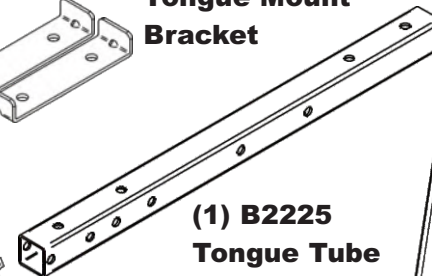

A2404 Tongue Hitch Assembly

(1) HB0867
Tongue Hitch
Kit HW Bag

(1) B2223
Tongue Plate
/ Top

(1) B2224
Tongue Plate
/ Bottom

(2) B2226
Tongue Mount
Bracket

(1) J0033
2" Trailer Coupler

(1) B2225
Tongue Tube

(1) A0242
Engine Support Arm