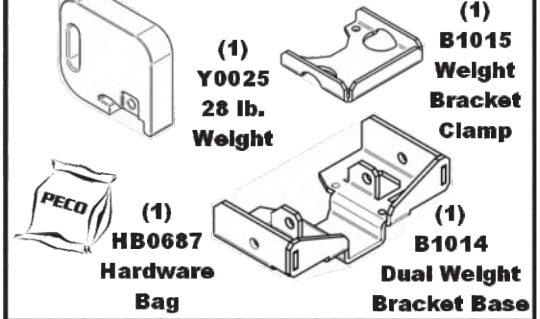

Revision #: 5 - Updated Hose Length

Fits Year(s): 2018-Newer

☐ A2209 Vac Kit

☐ A2210 Mount Kit

☐ A2213 Boot Kit

☐ A2157 Single Weight Kit/ Single Caster

☐ A2157 Single Weight Kit/ Single Caster