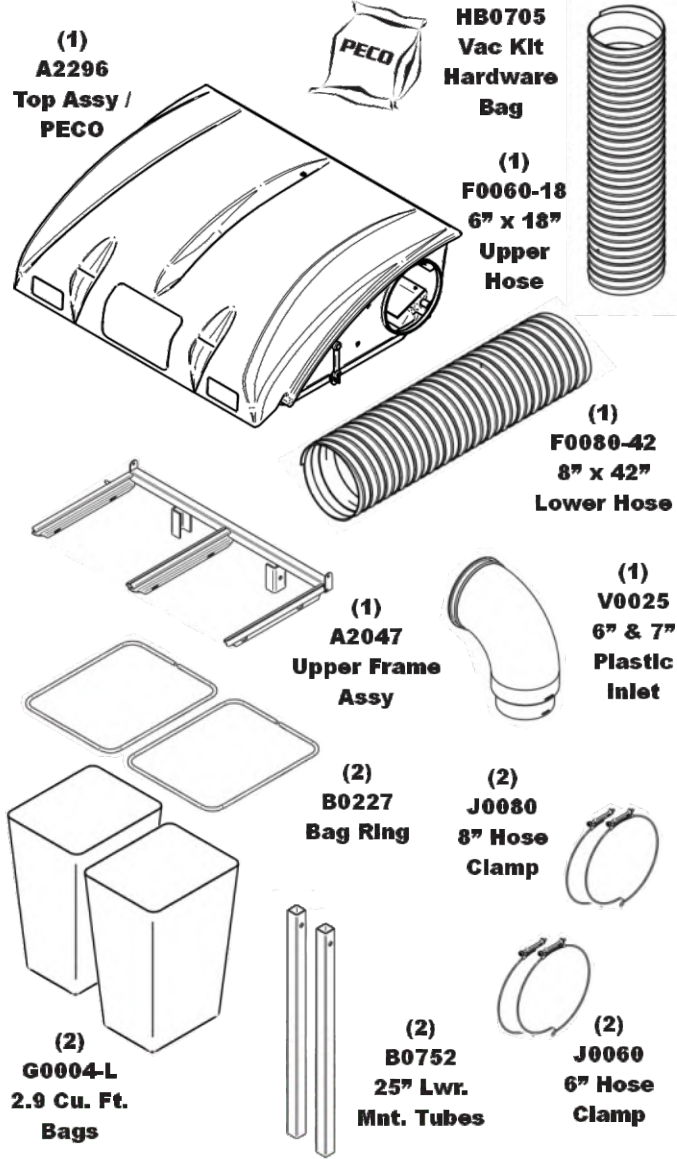

Unit Model #: 54120901

Mower: Kioti

Owner's Manual: Q0538

Mower Type: ZXR, ZXR SE, ZXR LT

Deck Size: 48", 54" & 60"

Vac Type: P2B+

Deck Type:

Drive Type: PTO-R

Revision #: 5 - Updated Hose Length

Fits Year(s): 2018-Newer

☐ A2209 Vac Kit

☐ A2210 Mount Kit

☐ A2213 Boot Kit

☐ A2157 Single Weight Kit/ Single Caster

☐ A2157 Single Weight Kit/ Single Caster