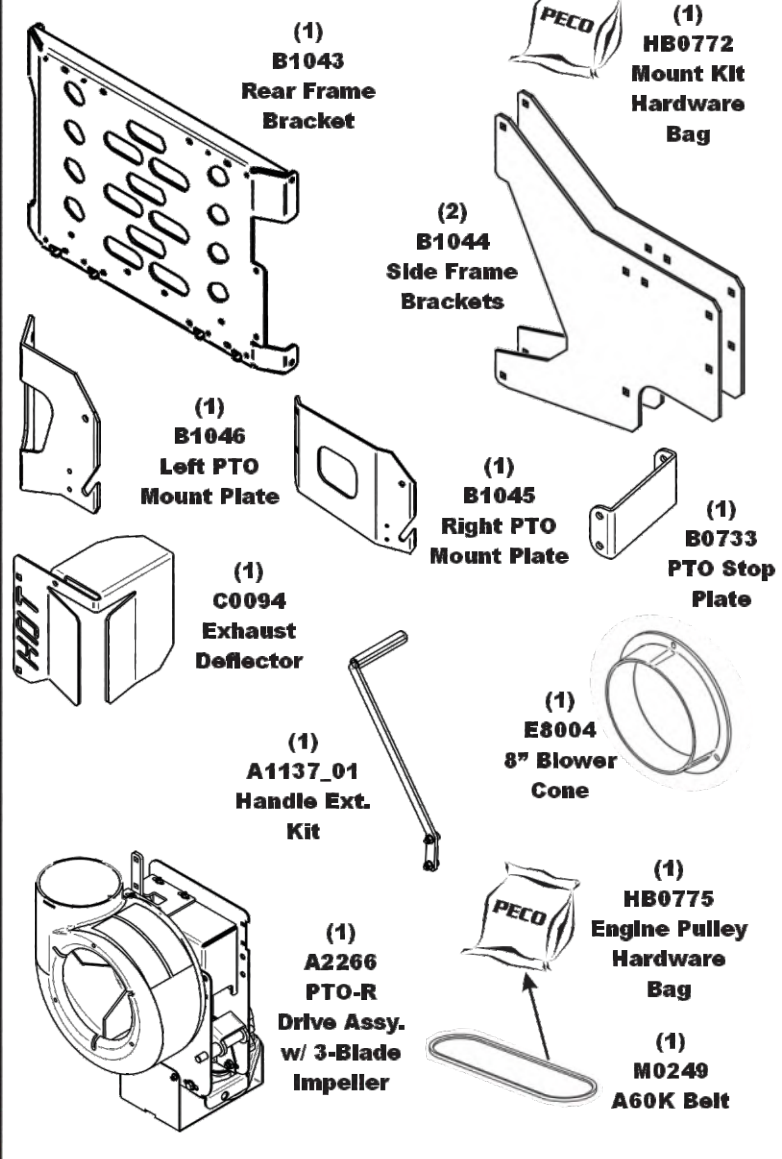

Unit Model #: 54120901

Mower: Kioti

Owner's Manual: Q0538

Mower Type: ZXR, ZXR SE, ZXR LT

Deck Size: 48", 54" & 60"

Vac Type: P2B+

Deck Type:

Drive Type: PTO-R

Revision #: 5 - Updated Hose Length

Fits Year(s): 2018-Newer

☐ A2209 Vac Kit

☐ A2210 Mount Kit

☐ A2213 Boot Kit

☐ A2157 Single Weight Kit/ Single Caster

☐ A2157 Single Weight Kit/ Single Caster