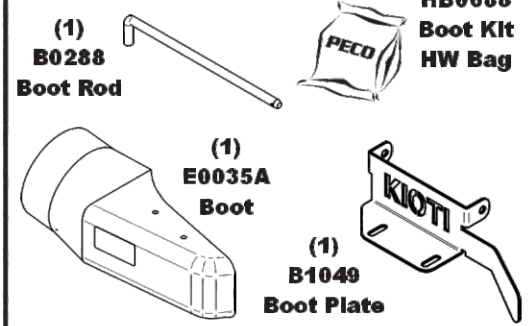

Revision #: 5 - Updated Hose Length

Fits Year(s): 2018-Newer

☐ A2209 Vac Kit

☐ A2210 Mount Kit

☐ A2213 Boot Kit

☐ A2157 Single Weight Kit/ Single Caster

☐ A2157 Single Weight Kit/ Single Caster