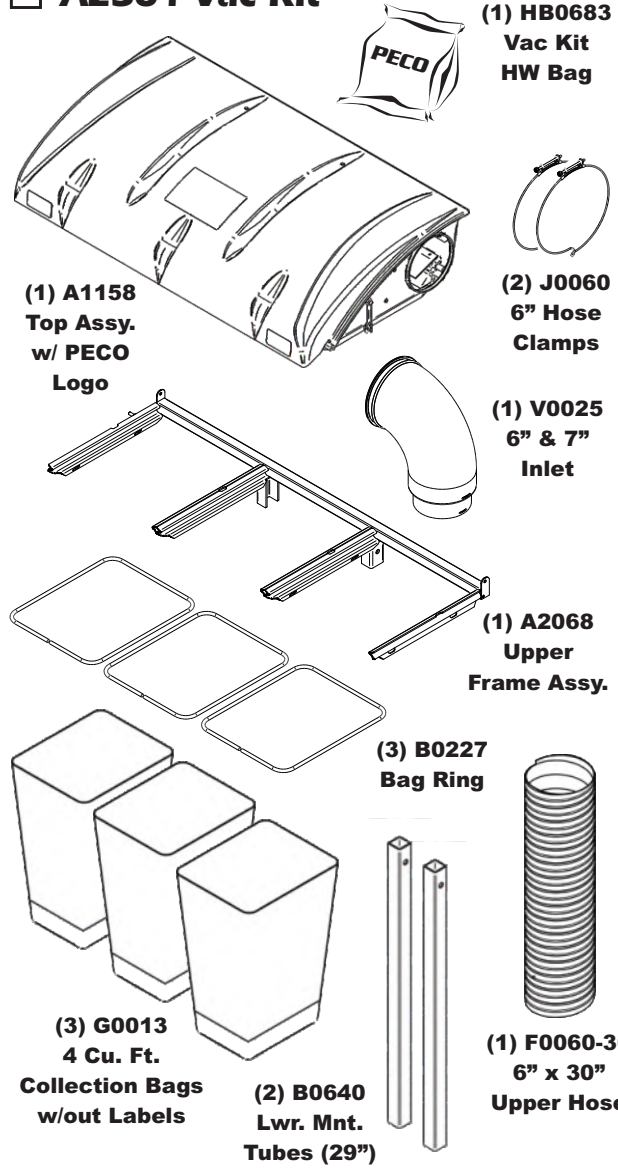

Unit Model #: 22131541

Mower: Toro Z-Master 4000 Series

Owner's Manual: Q0580

Mower Type:

Deck Size: 60"

Vac Type: 15 Cubic Foot Pro 3B

Deck Type:

Drive Type: Engine Drive

Revision #: 2 - Updated Engine Mount (BS Nov 2024)

Fits Year(s): 2020 - Newer

A2364 Vac Kit

- (1) HB0683 Vac Kit HW Bag
- (1) A1158 Top Assy. w/ PECO Logo
- (2) J0060 6" Hose Clamps
- (1) V0025 6" & 7" Inlet
- (1) A2068 Upper Frame Assy.
- (3) B0227 Bag Ring
- (1) F0060-30 6" x 30" Upper Hose

A2367 Mount Kit

- (1) HB0851 Mount Kit HW Bag
- (2) J0080 8" Hose Clamps
- (1) F0080-41 8" x 41" Lower Hose
- (1) B2129 Frame Gussets
- (1) B2120 Lt Frame Bracket / Lower
- (1) B2126 Mount Arm / Gusset
- (1) B2125 Mount Arm / Bottom Bracket
- (1) B2121 Lt Frame Bracket / Upper
- (1) B2123 Rt Frame Bracket / Upper
- (1) B2122 Rt Frame Bracket / Lower
- (1) A2430 Engine Drive Bracket
- (1) A2207 Mount Arm / Tube Assy.
- (1) B2119 Rear Frame Bracket
- (1) B2124 Mount Arm / Top Bracket