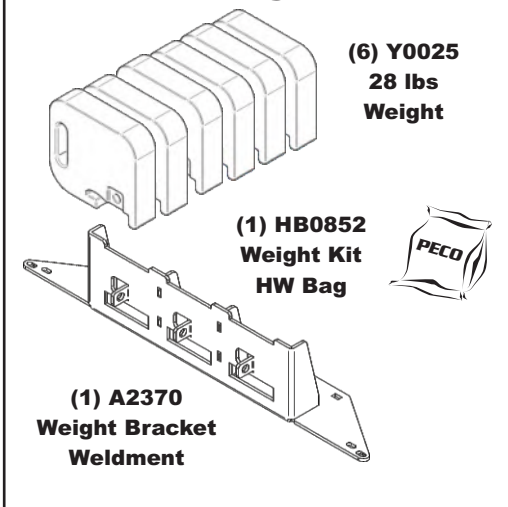

☐ **A2369 Weight Kit**

- (6) Y0025 28 lbs Weight
- (1) HB0852 Weight Kit HW Bag
- (1) A2370 Weight Bracket Weldment