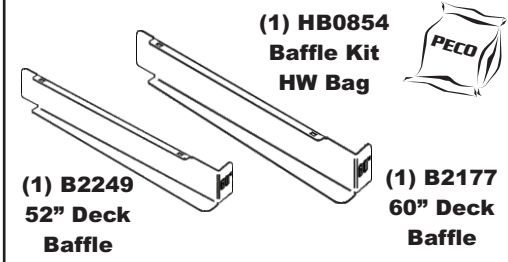

☐ **A2371 Baffle Kit**

- (1) HB0854 Baffle Kit HW Bag
- (1) B2249 52" Deck Baffle
- (1) B2177 60" Deck Baffle