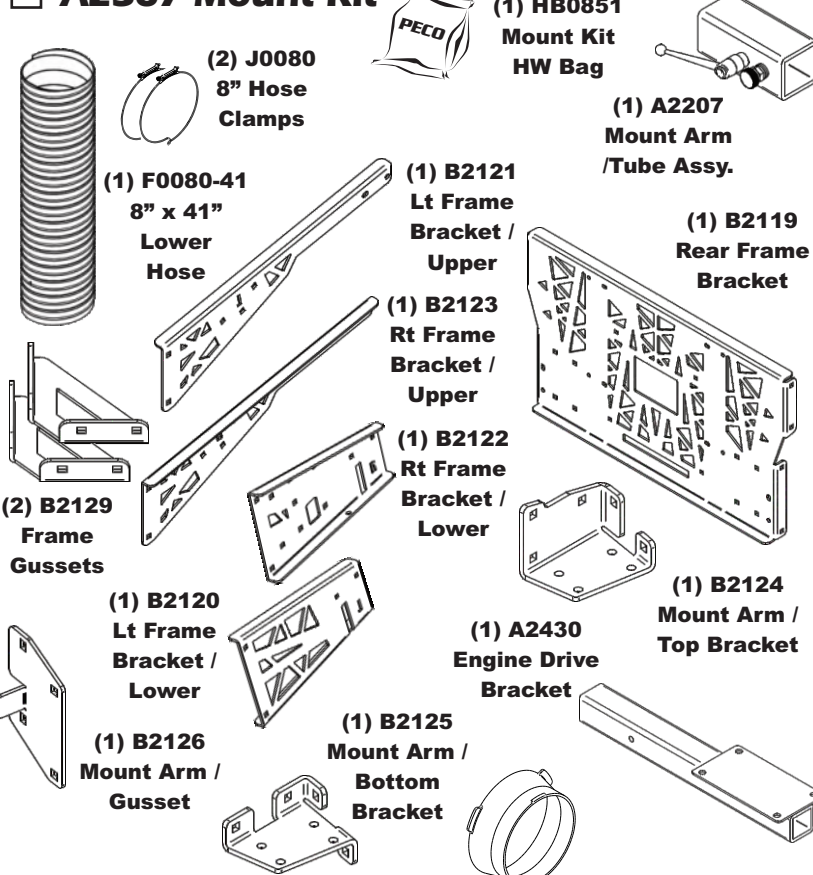

Unit Model #: 22131541

Mower: Toro Z-Master 4000 Series

Owner's Manual: Q0580

Mower Type:

Deck Size: 60"

Vac Type: 15 Cubic Foot Pro 3B

Deck Type:

Drive Type: Engine Drive

Revision #: 2 - Updated Engine Mount (BS Nov 2024)

Fits Year(s): 2020 - Newer

A2364 Vac Kit

- (1) HB0683 Vac Kit HW Bag
- (1) A1158 Top Assy. w/ PECO Logo
- (2) J0060 6" Hose Clamps
- (1) V0025 6" & 7" Inlet
- (1) A2068 Upper Frame Assy.
- (3) B0227 Bag Ring
- (1) F0060-30 6" x 30" Upper Hose

A2367 Mount Kit

- (1) HB0851 Mount Kit HW Bag
- (2) J0080 8" Hose Clamps
- (1) F0080-41 8" x 41" Lower Hose
- (1) B2129 Frame Gussets
- (1) B2120 Lt Frame Bracket / Lower
- (1) B2126 Mount Arm / Gusset
- (1) B2125 Mount Arm / Bottom Bracket
- (1) B2121 Lt Frame Bracket / Upper
- (1) B2123 Rt Frame Bracket / Upper
- (1) B2122 Rt Frame Bracket / Lower
- (1) A2430 Engine Drive Bracket
- (1) A2207 Mount Arm / Tube Assy.
- (1) B2119 Rear Frame Bracket
- (1) B2124 Mount Arm / Top Bracket