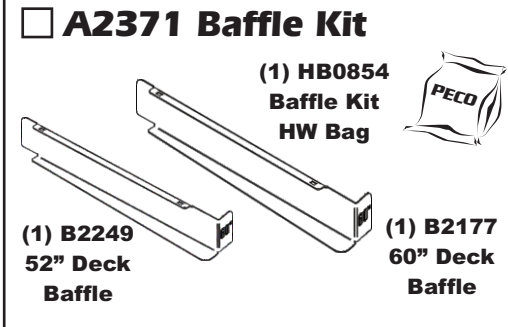

☐ **A2371 Baffle Kit**