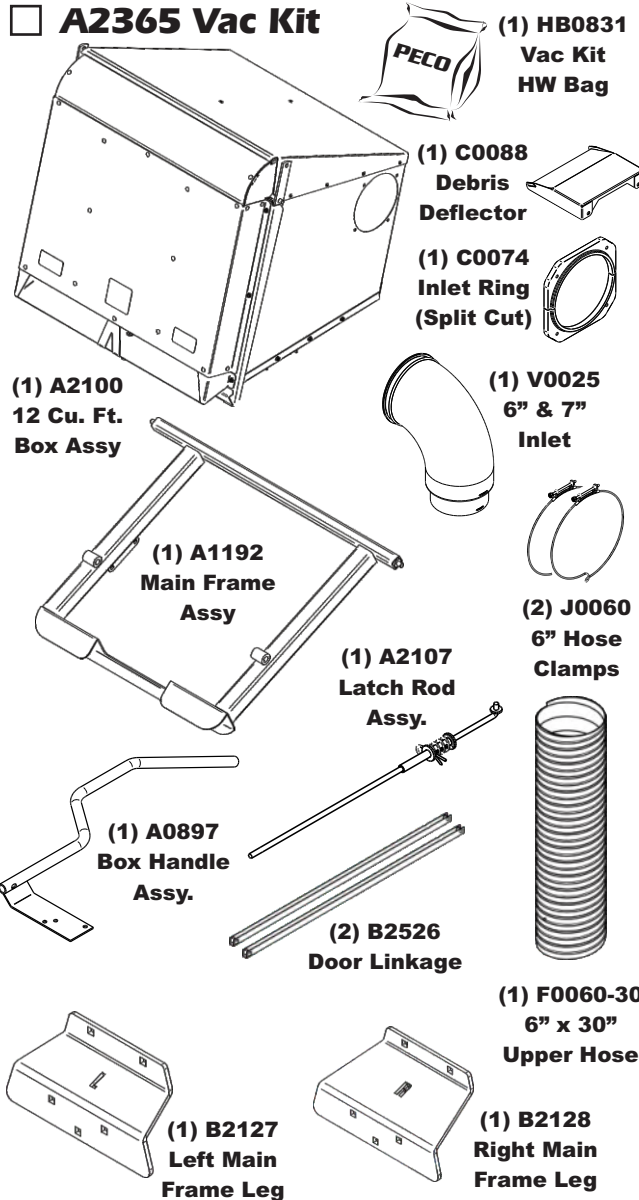

Unit Model #: 22651202

Mower: Toro Z-Master 4000 Series

Owner's Manual: Q0581

Mower Type:

Deck Size: 60"

Vac Type: Pro12 DFS

Deck Type:

Drive Type: Engine Drive

Revision #: 3 - Updated Engine Mount (BS Nov 2024)

Fits Year(s): 2020 - Newer

A2365 Vac Kit

A2367 Mount Kit

A0619 Throttle Kit

A2368 Boot Kit

A2371 Baffle Kit

A2369 Weight Kit