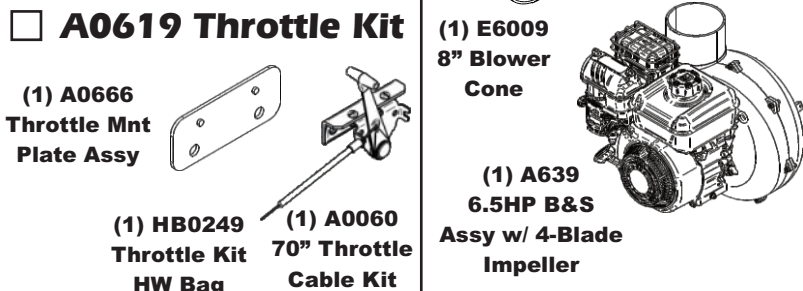

Unit Model #: 22651202

Mower: Toro Z-Master 4000 Series

Owner's Manual: Q0581

Mower Type:

Deck Size: 60"

Vac Type: Pro12 DFS

Deck Type:

Drive Type: Engine Drive

Revision #: 3 - Updated Engine Mount (BS Nov 2024)

Fits Year(s): 2020 - Newer

A2365 Vac Kit

A2367 Mount Kit

A0619 Throttle Kit

A2368 Boot Kit

A2371 Baffle Kit

A2369 Weight Kit