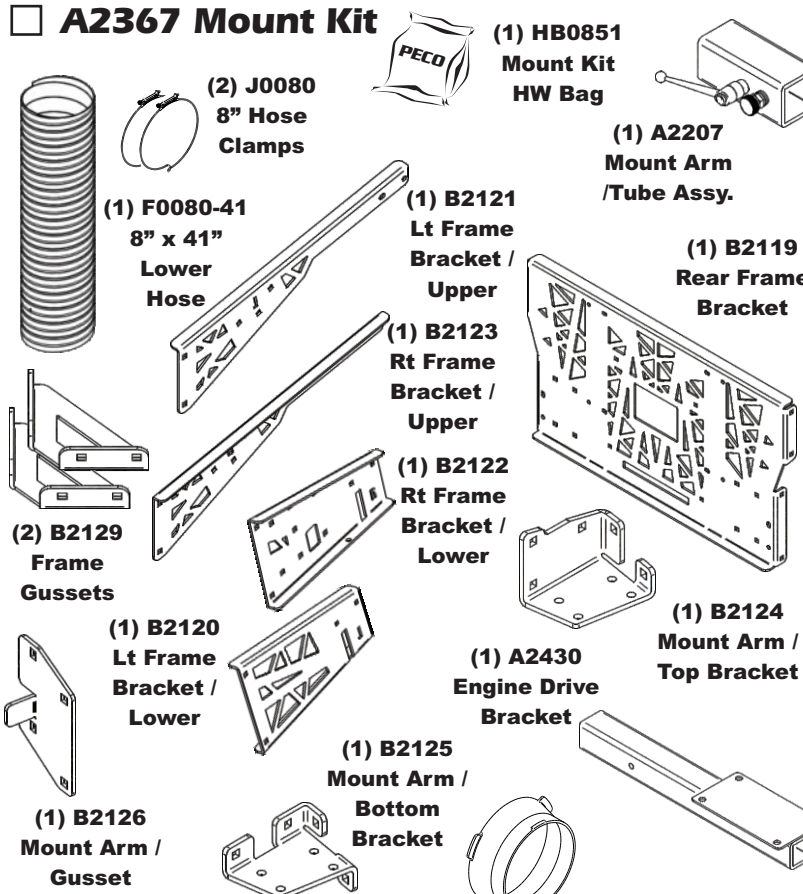

Unit Model #: 22651202

Mower: Toro Z-Master 4000 Series

Owner's Manual: Q0581

Mower Type:

Deck Size: 60"

Vac Type: Pro12 DFS

Deck Type:

Drive Type: Engine Drive

Revision #: 3 - Updated Engine Mount (BS Nov 2024)

Fits Year(s): 2020 - Newer

A2365 Vac Kit

A2367 Mount Kit

A0619 Throttle Kit

A2368 Boot Kit

A2371 Baffle Kit

A2369 Weight Kit