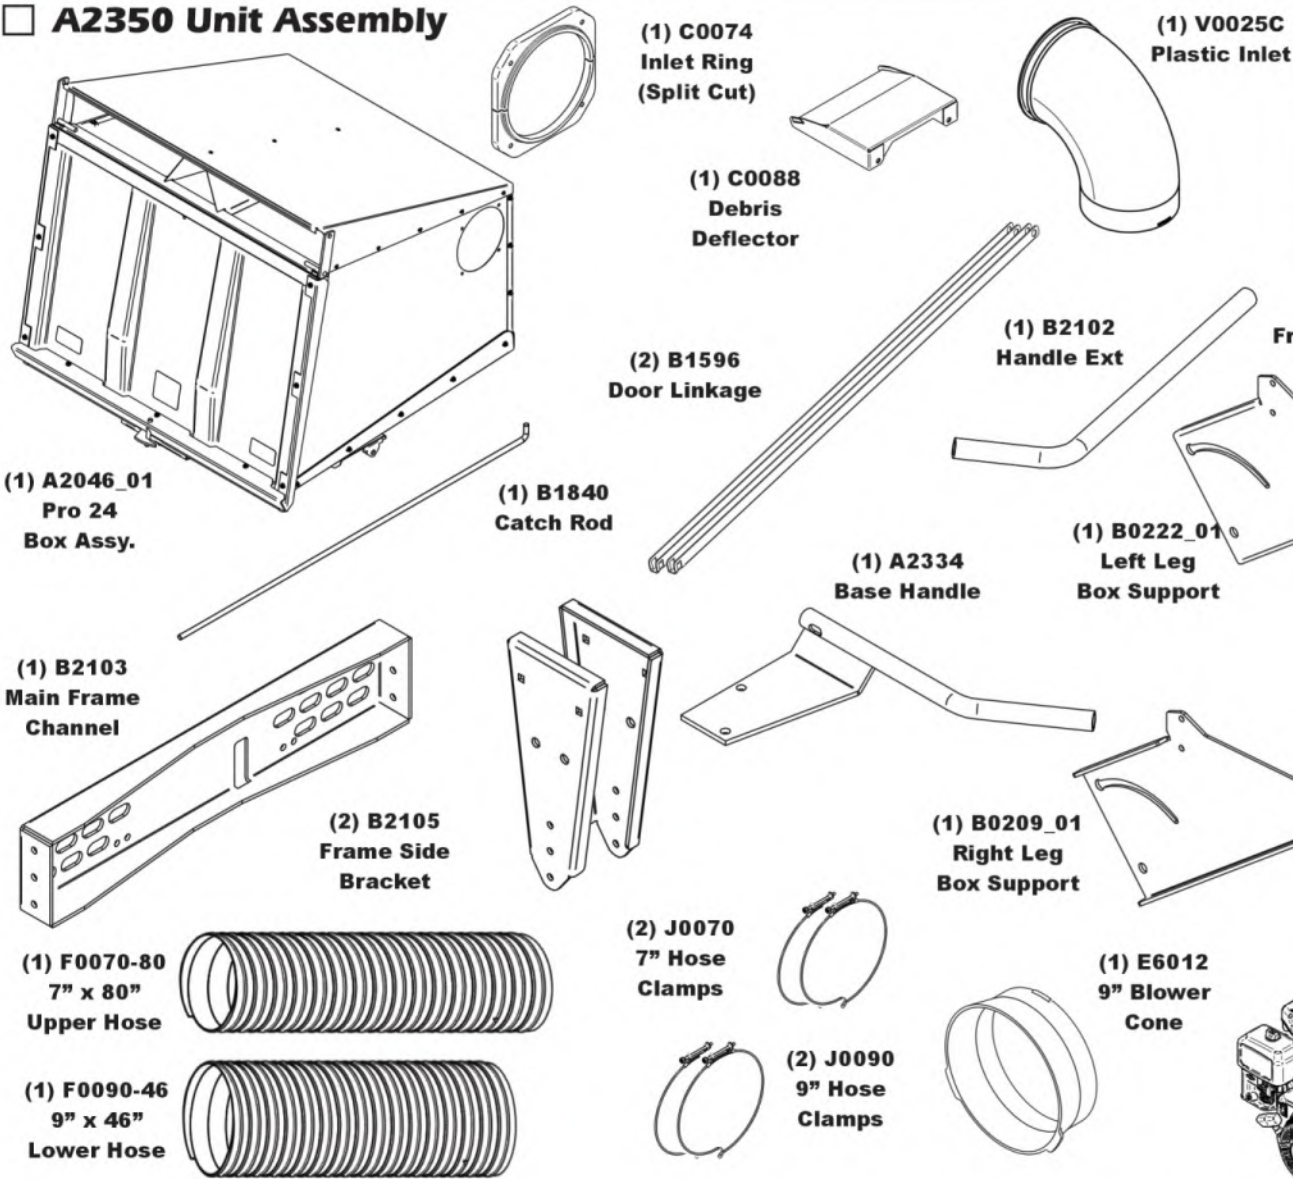

Unit Model #: 06742410

Mower: John Deere

Owner's Manual: Q0498

Mower Type: TerrainCut 1550, 1570, 1575 (Cab)

Deck Size: 60" & 72"

Vac Type: Pro24 DFS

Deck Type:

Drive Type: 7HP Yanmar Diesel Engine

Revision #: 3 - Added A2477 - BS June 2024

Fits Year(s): 2015 - Newer

A2350 Unit Assembly

A1767 Boot Kit