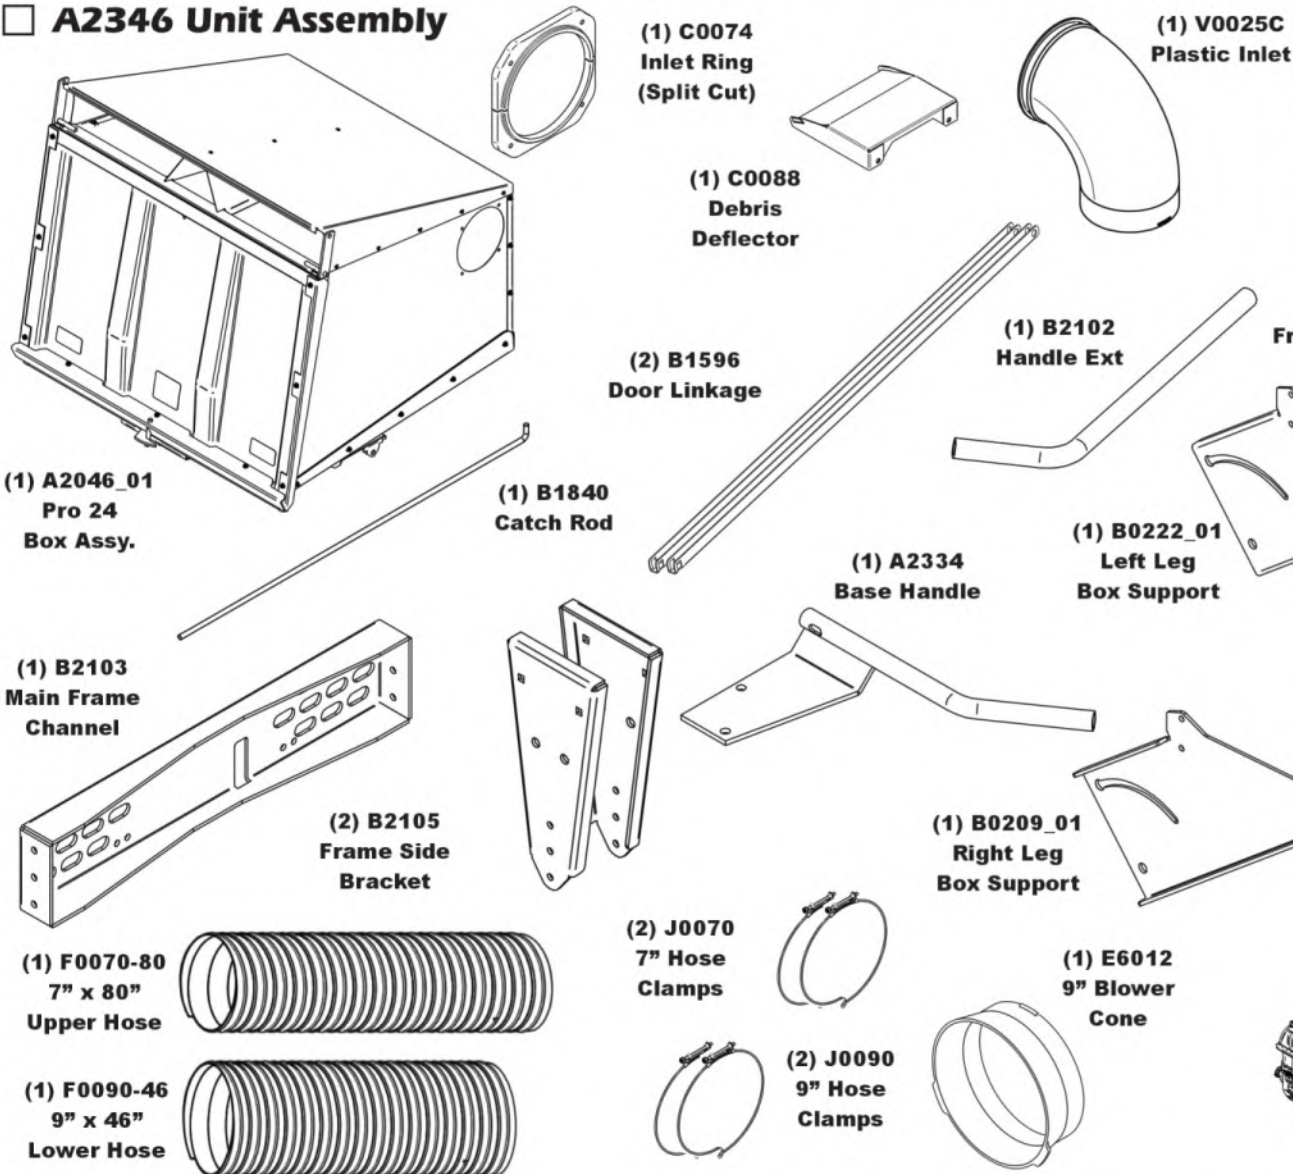

# Unit Model #: 06742408

**Mower:** John Deere

**Owner's Manual:** Q0498

**Mower Type:** TerrainCut 1550, 1570, 1575 (Cab)

**Deck Size:** 60" & 72"

**Vac Type:** Pro24 DFS

**Deck Type:**

**Drive Type:** 14HP Briggs & Stratton Vanguard

**Revision #:** 3 - Added A2477 - BS June 2024

**Fits Year(s):** 2015 - Newer

## A2346 Unit Assembly

## A1767 Boot Kit