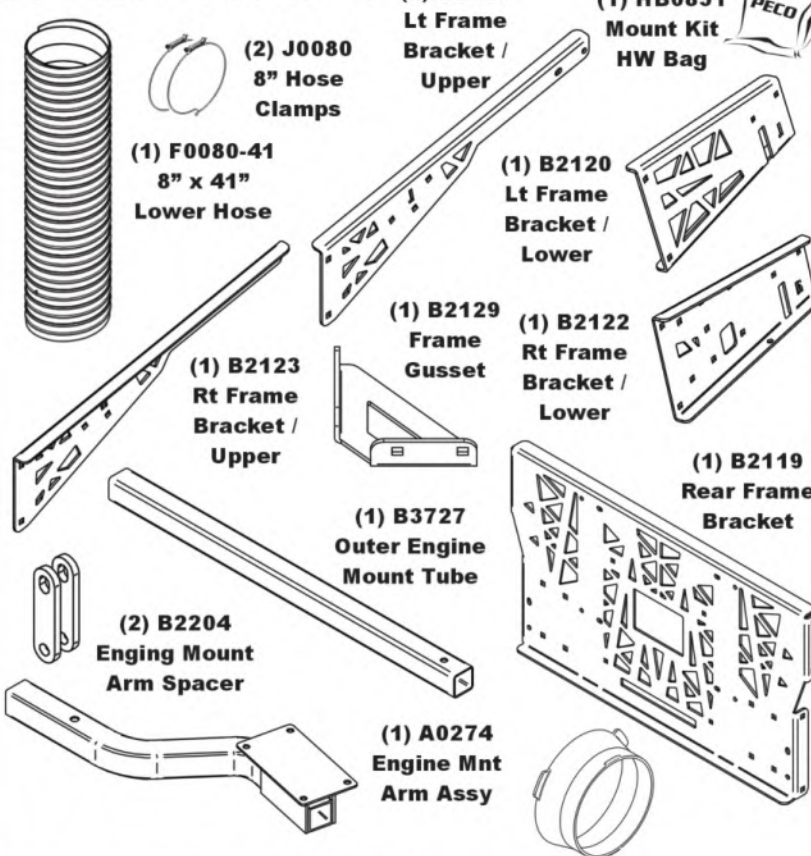

Unit Model #: 22651202

Mower: Toro Z-Master 4000 Series

Owner's Manual: Q0581

Mower Type:

Deck Size: 60"

Vac Type: Pro12 DFS

Deck Type:

Drive Type: Engine Drive

Revision #: 2 - Updated P12 Mounts (BS Aug 2024)

Fits Year(s): 2020 - Newer

A2365 Vac Kit

A2367 Mount Kit

A0619 Throttle Kit

A2368 Boot Kit

A2371 Baffle Kit

A2369 Weight Kit