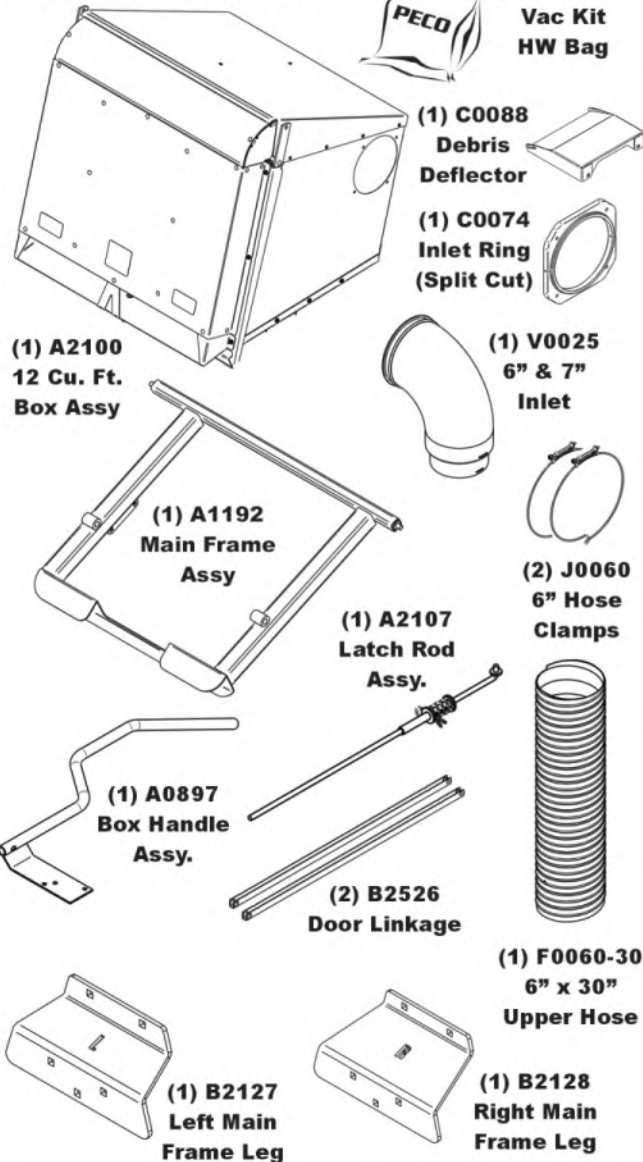

Unit Model #: 22651202

Mower: Toro Z-Master 4000 Series

Owner's Manual: Q0581

Mower Type:

Deck Size: 60"

Vac Type: Pro12 DFS

Deck Type:

Drive Type: Engine Drive

Revision #: 2 - Updated P12 Mounts (BS Aug 2024)

Fits Year(s): 2020 - Newer

A2365 Vac Kit

A2367 Mount Kit

A0619 Throttle Kit

A2368 Boot Kit

A2371 Baffle Kit

A2369 Weight Kit