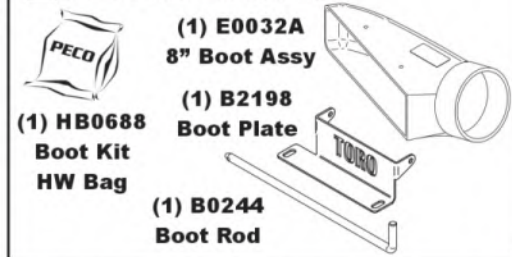

Revision #: 2 - Updated P12 Mounts (BS Aug 2024)

Fits Year(s): 2020 - Newer

A2365 Vac Kit

A2367 Mount Kit

A0619 Throttle Kit

A2368 Boot Kit

A2371 Baffle Kit

A2369 Weight Kit