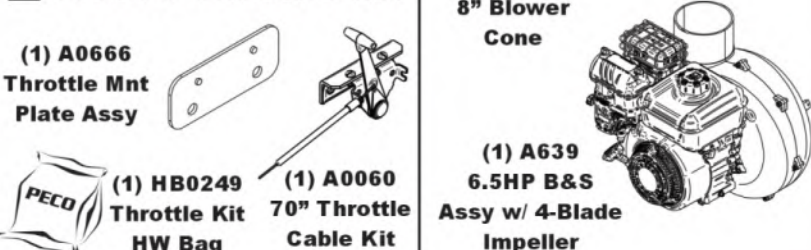

Revision #: 2 - Updated P12 Mounts (BS Aug 2024)

Fits Year(s): 2020 - Newer

A2365 Vac Kit

A2367 Mount Kit

A0619 Throttle Kit

A2368 Boot Kit

A2371 Baffle Kit

A2369 Weight Kit