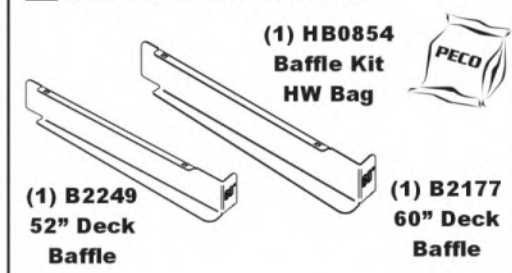

☐ A2371 Baffle Kit