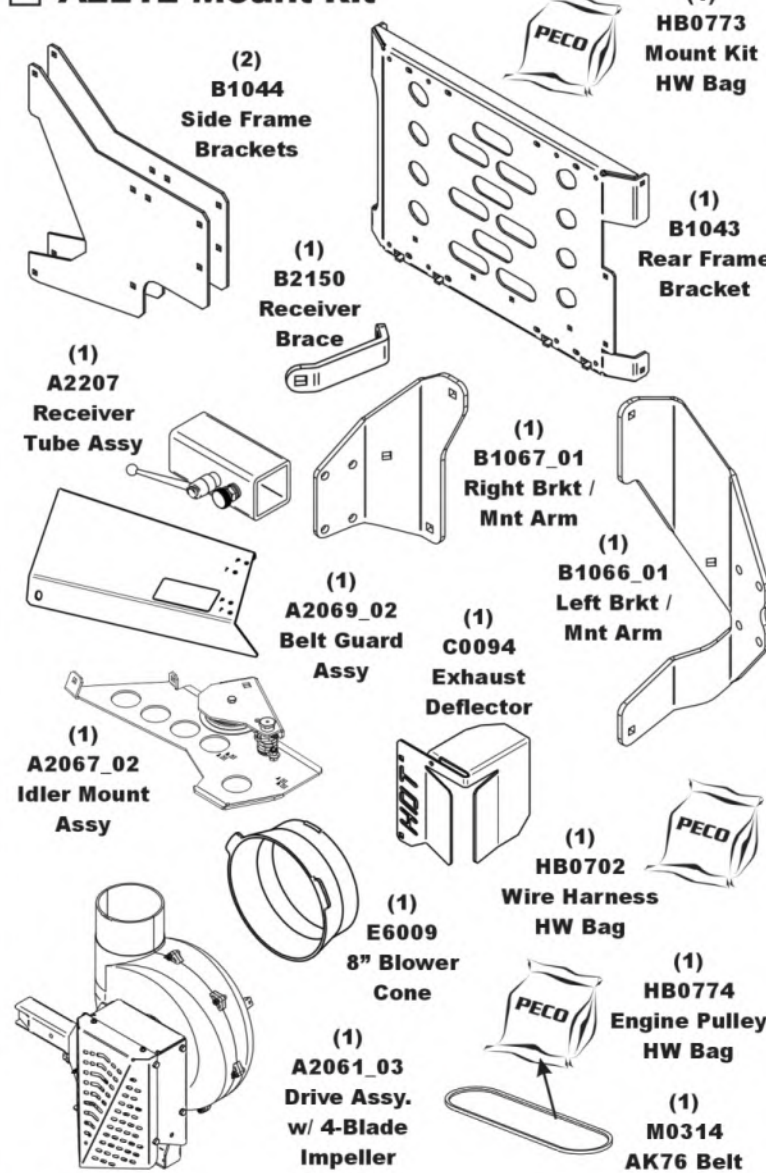

Unit Model #: 54131501

Mower: Kioti

Owner's Manual: Q0539

Mower Type: ZXC, ZXC SE

Deck Size: 48", 54" & 60"

Vac Type: P3B

Deck Type:

Drive Type: PTO-X

Revision #: 5 - Updated PTO-X 1.5 - BS - 7/22/24

Fits Year(s): 2018-Newer

A2211 Vac Kit

A2212 Mount Kit

A2213 Boot Kit

A2121 Dual Weight Kit/ Single Caster

A2121 Dual Weight Kit/ Single Caster