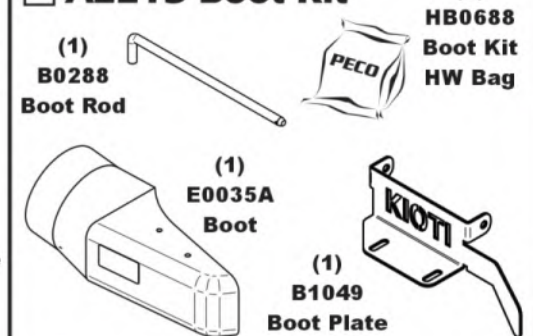

Revision #: 5 - Updated PTO-X 1.5 - BS - 7/22/24

Fits Year(s): 2018-Newer

A2211 Vac Kit

A2212 Mount Kit

A2213 Boot Kit

A2121 Dual Weight Kit/ Single Caster

A2121 Dual Weight Kit/ Single Caster