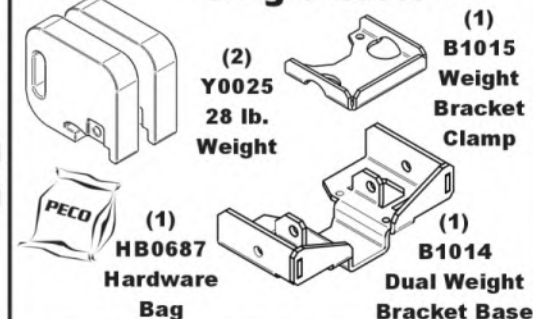

Revision #: 5 - Updated PTO-X 1.5 - BS - 7/22/24

Fits Year(s): 2018-Newer

A2211 Vac Kit

A2212 Mount Kit

A2213 Boot Kit

A2121 Dual Weight Kit/ Single Caster

A2121 Dual Weight Kit/ Single Caster