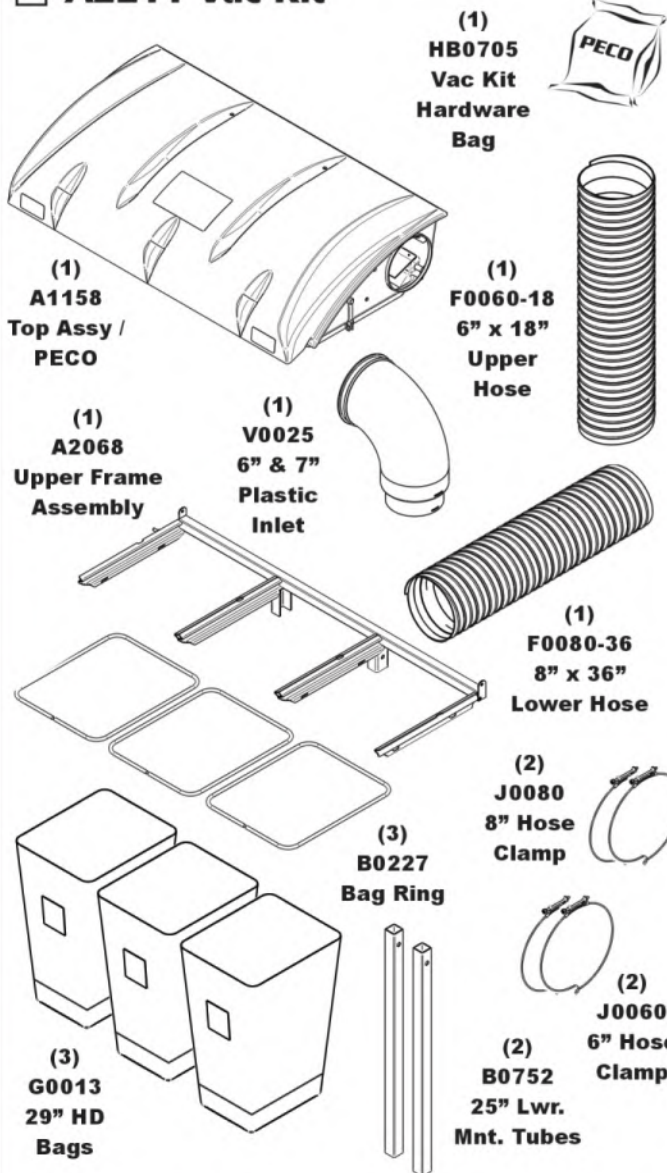

Unit Model #: 54131501

Mower: Kioti

Owner's Manual: Q0539

Mower Type: ZXC, ZXC SE

Deck Size: 48", 54" & 60"

Vac Type: P3B

Deck Type:

Drive Type: PTO-X

Revision #: 5 - Updated PTO-X 1.5 - BS - 7/22/24

Fits Year(s): 2018-Newer

A2211 Vac Kit

A2212 Mount Kit

A2213 Boot Kit

A2121 Dual Weight Kit/ Single Caster

A2121 Dual Weight Kit/ Single Caster