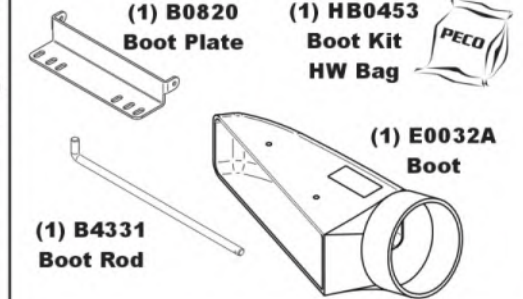

Unit Model #: 49651202

Mower: Country Clipper

Owner's Manual: Q0575

Mower Type: Charger 8000 & 8005 series / Boss XL 9000 & 9005 series

Deck Size: 60"

Vac Type: Pro12 DFS

Deck Type:

Drive Type: PTO-X

Revision #: 4 - PTO-X 1.5 - BS - 7/24/24

Fits Year(s): 2021-Newer

A2329 Vac Kit

A2327 Mount Kit

A2159 Boot Kit

A2162 Quad Weight Kit \ Single Caster

A2162 Quad Weight Kit \ Single Caster