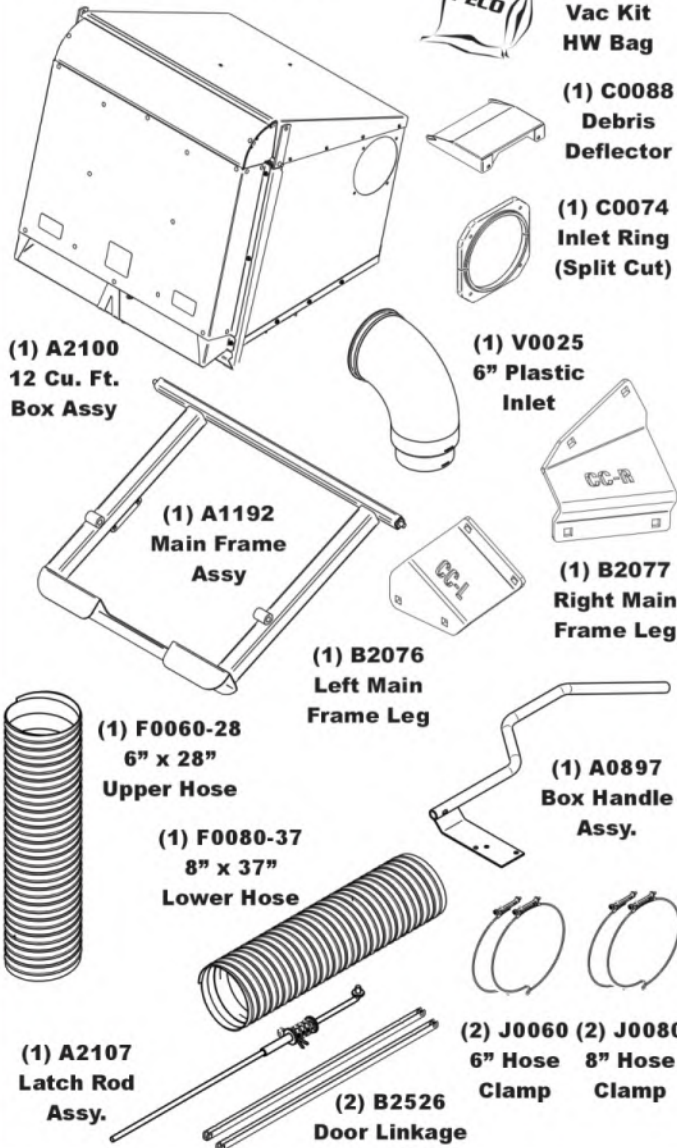

Unit Model #: 49651202

Mower: Country Clipper

Owner's Manual: Q0575

Mower Type: Charger 8000 & 8005 series / Boss XL 9000 & 9005 series

Deck Size: 60"

Vac Type: Pro12 DFS

Deck Type:

Drive Type: PTO-X

Revision #: 4 - PTO-X 1.5 - BS - 7/24/24

Fits Year(s): 2021-Newer

A2329 Vac Kit

A2327 Mount Kit

A2159 Boot Kit

A2162 Quad Weight Kit \ Single Caster

A2162 Quad Weight Kit \ Single Caster