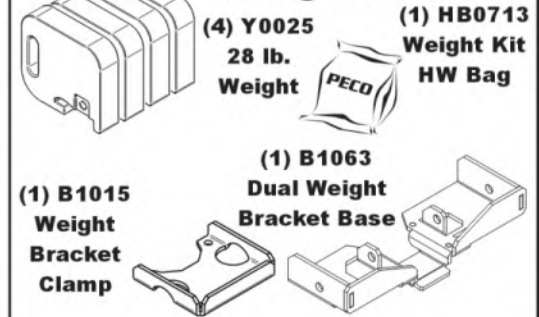

☐ A2162 Quad Weight Kit \ Single Caster