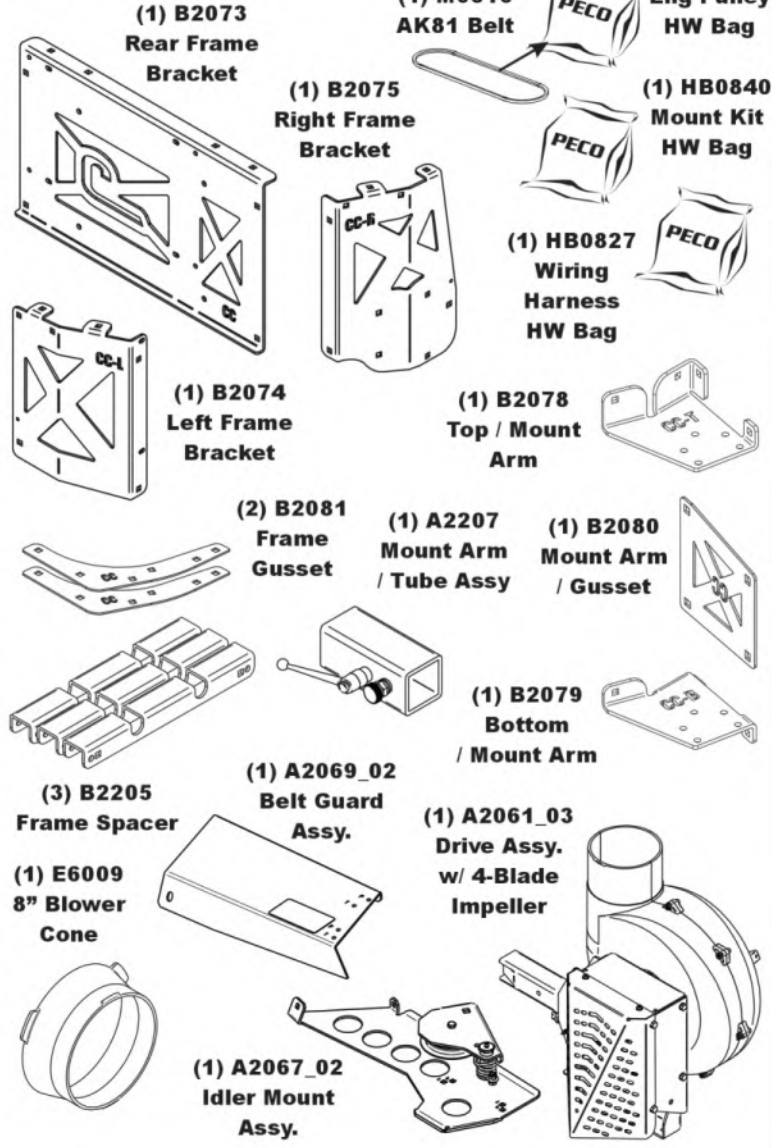

Unit Model #: 49651202

Mower: Country Clipper

Owner's Manual: Q0575

Mower Type: Charger 8000 & 8005 series / Boss XL 9000 & 9005 series

Deck Size: 60"

Vac Type: Pro12 DFS

Deck Type:

Drive Type: PTO-X

Revision #: 4 - PTO-X 1.5 - BS - 7/24/24

Fits Year(s): 2021-Newer

A2329 Vac Kit

A2327 Mount Kit

A2159 Boot Kit

A2162 Quad Weight Kit \ Single Caster

A2162 Quad Weight Kit \ Single Caster