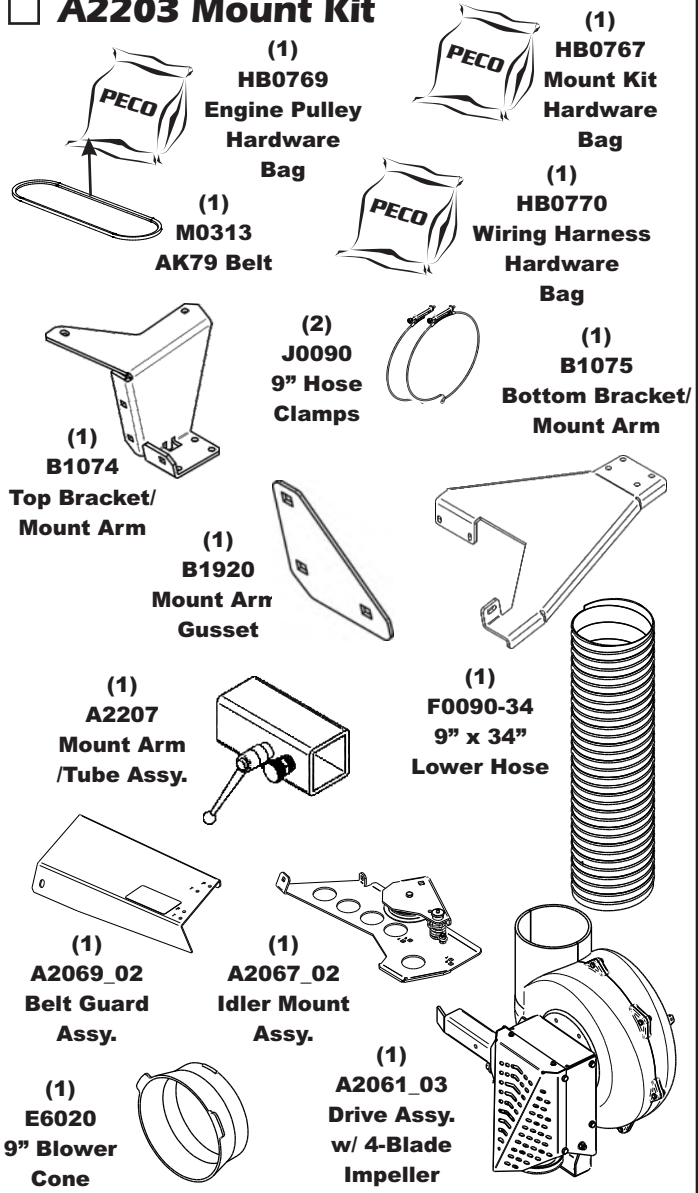

Unit Model #: 28651201

Mower: Kubota

Owner's Manual: Q0536

Mower Type: Z700 Series

Deck Size: 54" & 60"

Vac Type: P12 (12 Cu. Ft.)

Deck Type:

Drive Type: PTO-X Driven

Revision #: 5 - PTO-X 1.5 - BS 6/25/24

Fits Year(s): 2018 & Newer

☐ A2205 Vac Kit

☐ A2203 Mount Kit

☐ A2206 Boot Kit

☐ A2162 Quad Weight Kit / Single Caster

☐ A2121 Dual Weight Kit / Single Caster