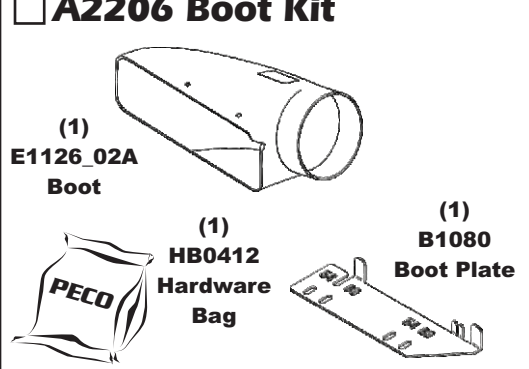

Unit Model #: 28651201

Mower: Kubota

Owner's Manual: Q0536

Mower Type: Z700 Series

Deck Size: 54" & 60"

Vac Type: P12 (12 Cu. Ft.)

Deck Type:

Drive Type: PTO-X Driven

Revision #: 5 - PTO-X 1.5 - BS 6/25/24

Fits Year(s): 2018 & Newer

☐ A2205 Vac Kit

☐ A2203 Mount Kit

☐ A2206 Boot Kit

☐ A2162 Quad Weight Kit / Single Caster

☐ A2121 Dual Weight Kit / Single Caster