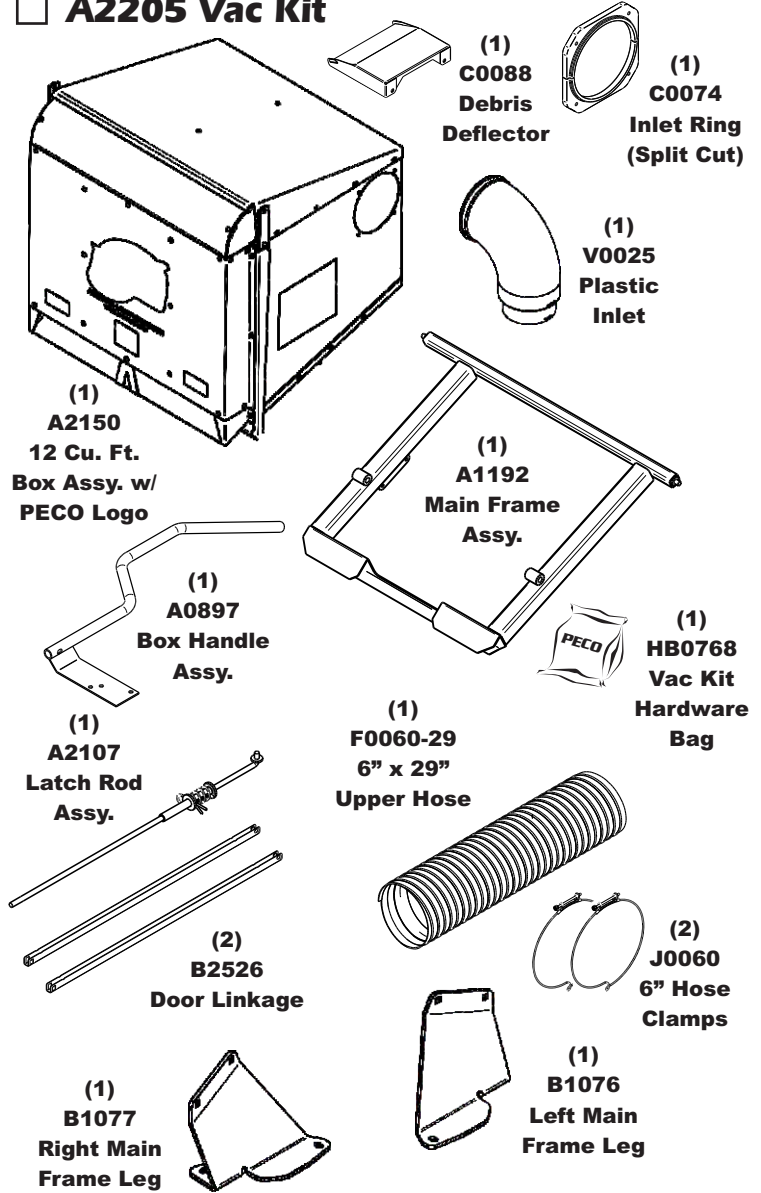

Unit Model #: 28651201

Mower: Kubota

Owner's Manual: Q0536

Mower Type: Z700 Series

Deck Size: 54" & 60"

Vac Type: P12 (12 Cu. Ft.)

Deck Type:

Drive Type: PTO-X Driven

Revision #: 5 - PTO-X 1.5 - BS 6/25/24

Fits Year(s): 2018 & Newer

☐ A2205 Vac Kit

☐ A2203 Mount Kit

☐ A2206 Boot Kit

☐ A2162 Quad Weight Kit / Single Caster

☐ A2121 Dual Weight Kit / Single Caster