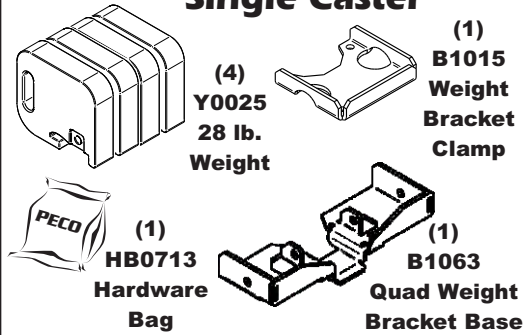

Unit Model #: 28651201

Mower: Kubota

Owner's Manual: Q0536

Mower Type: Z700 Series

Deck Size: 54" & 60"

Vac Type: P12 (12 Cu. Ft.)

Deck Type:

Drive Type: PTO-X Driven

Revision #: 5 - PTO-X 1.5 - BS 6/25/24

Fits Year(s): 2018 & Newer

☐ A2205 Vac Kit

☐ A2203 Mount Kit

☐ A2206 Boot Kit

☐ A2162 Quad Weight Kit / Single Caster

☐ A2121 Dual Weight Kit / Single Caster