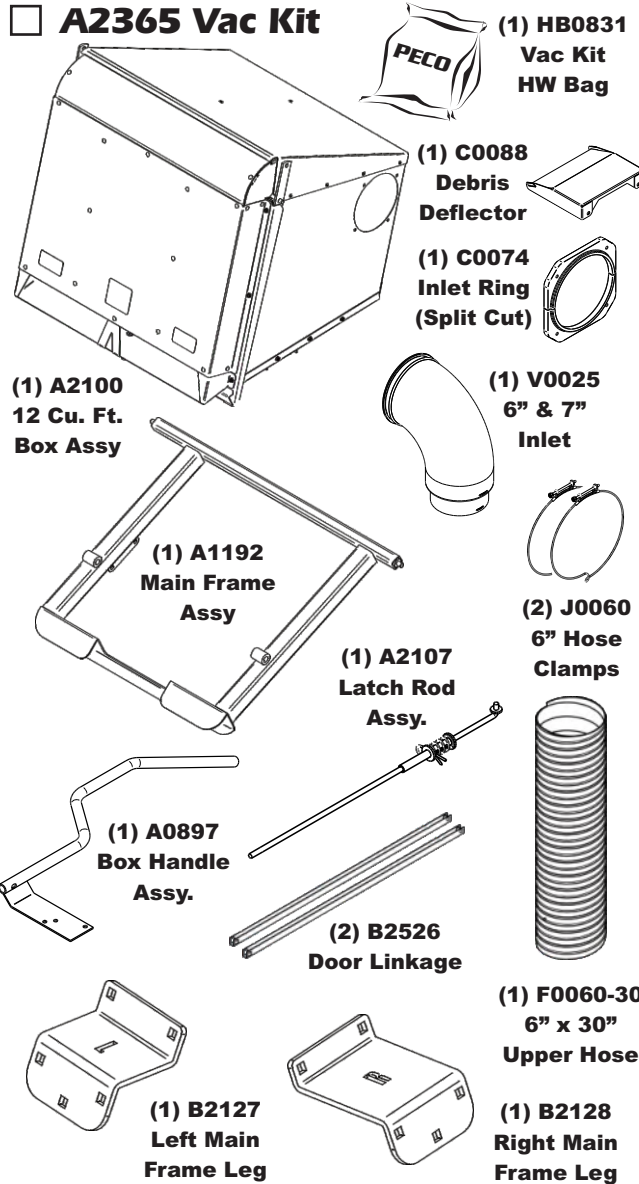

**Unit Model #: 22651201**

**Mower:** Toro Z-Master 4000 Series

**Owner's Manual:** Q0581

**Mower Type:**

**Deck Size:** 60"

**Vac Type:** Pro12 DFS

**Deck Type:**

**Drive Type:** PTO-X Drive

**Revision #:** 2 PTO-X 1.5 - 6/24/24 BS

**Fits Year(s):** 2020 - Newer

**A2365 Vac Kit**

**A2366 Mount Kit**

**A2368 Boot Kit**

**A2371 Baffle Kit**

**A2369 Weight Kit**