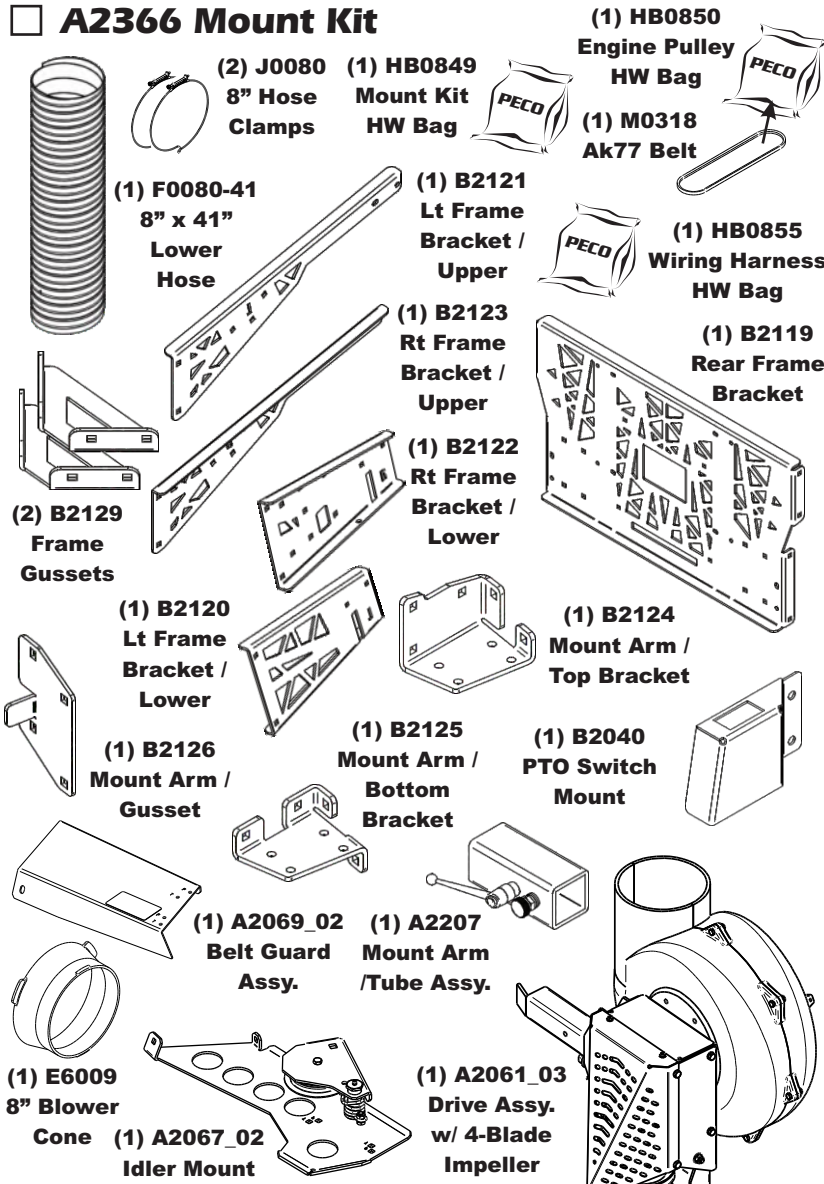

**Unit Model #: 22651201**

**Mower:** Toro Z-Master 4000 Series

**Owner's Manual:** Q0581

**Mower Type:**

**Deck Size:** 60"

**Vac Type:** Pro12 DFS

**Deck Type:**

**Drive Type:** PTO-X Drive

**Revision #:** 2 PTO-X 1.5 - 6/24/24 BS

**Fits Year(s):** 2020 - Newer

**A2365 Vac Kit**

**A2366 Mount Kit**

**A2368 Boot Kit**

**A2371 Baffle Kit**

**A2369 Weight Kit**