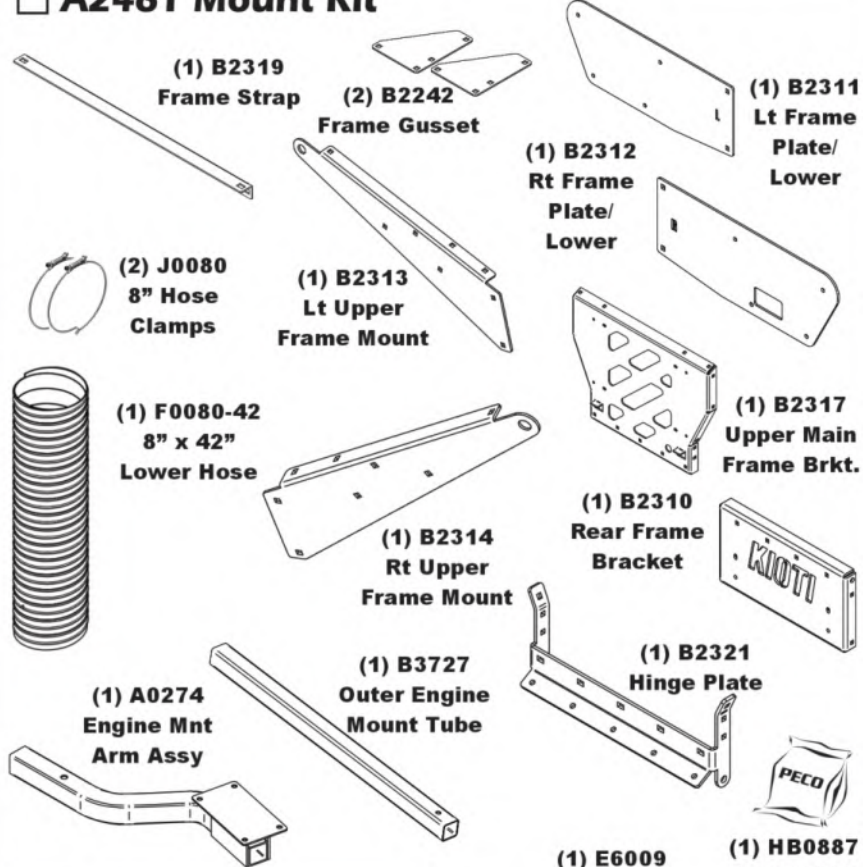

Unit Model #: 54131503

Mower: Kioti

Owner's Manual: Q0607

Mower Type: ZXD

Deck Size: 72"

Vac Type: P3B

Deck Type:

Drive Type: B&S 6.5hp

Revision #: 0

Fits Year(s): 2023-Newer

A2463 Vac Kit

A2461 Mount Kit

A2460 Weight Kit

A2459 Boot Kit

A0619 Throttle Kit

A2466 Baffle Kit