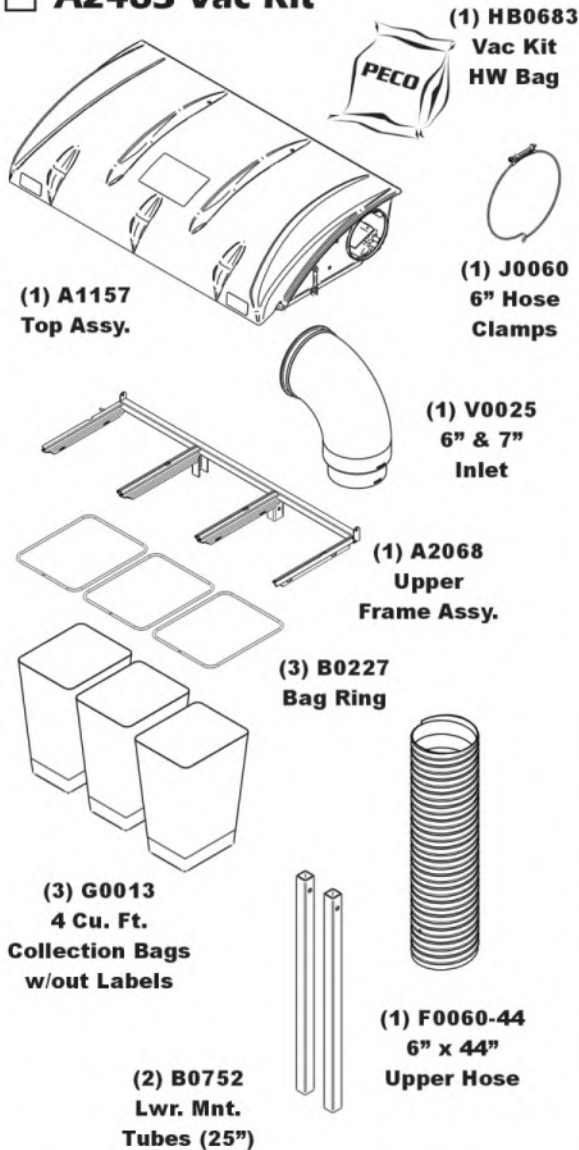

Unit Model #: 54131503

Mower: Kioti

Owner's Manual: Q0607

Mower Type: ZXD

Deck Size: 72"

Vac Type: P3B

Deck Type:

Drive Type: B&S 6.5hp

Revision #: 0

Fits Year(s): 2023-Newer

A2463 Vac Kit

A2461 Mount Kit

A2460 Weight Kit

A2459 Boot Kit

A0619 Throttle Kit

A2466 Baffle Kit