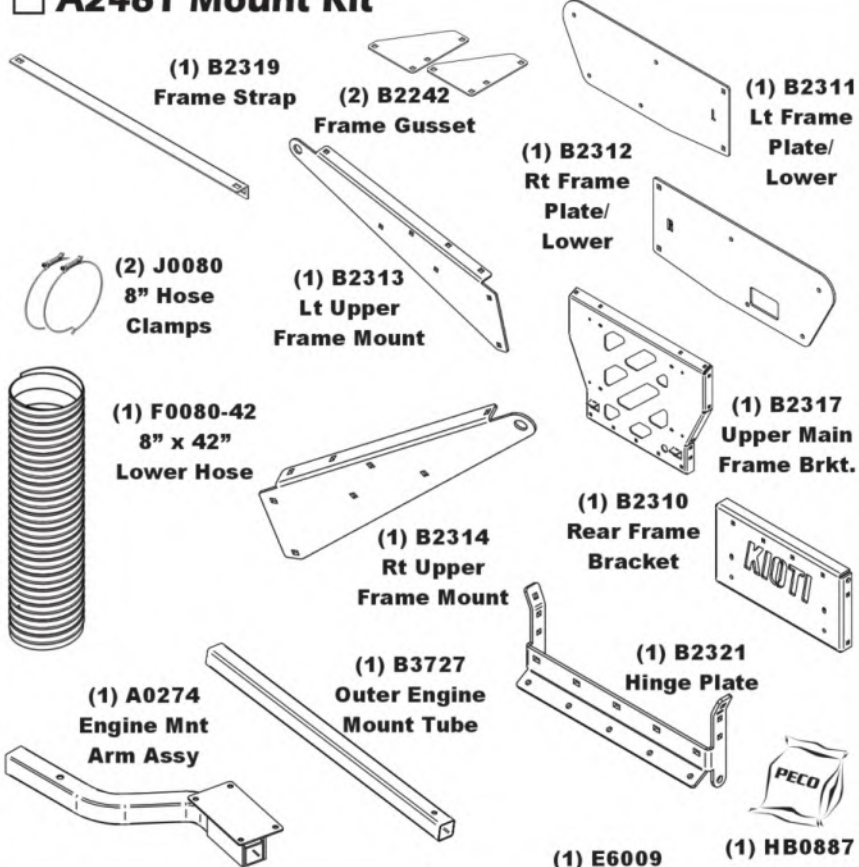

# Unit Model #: 54131502

Mower: Kioti

Owner's Manual: Q0607

Mower Type: ZXD

Deck Size: 61"

Vac Type: P3B

Deck Type:

Drive Type: B&S 6.5hp

## A2461 Mount Kit

## A2460 Weight Kit

## A2459 Boot Kit