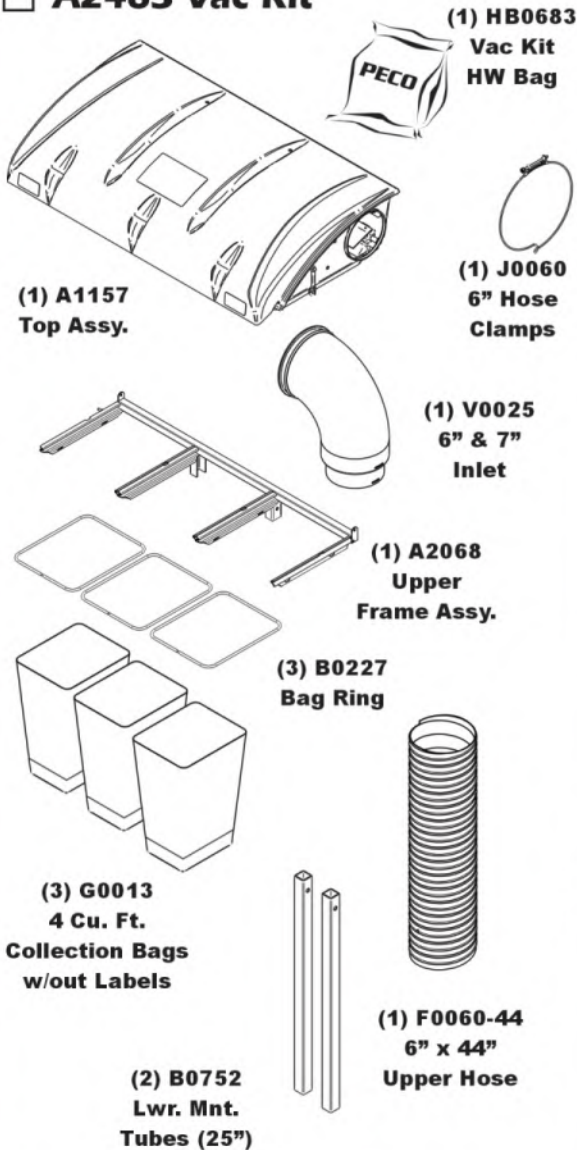

☐ A2463 Vac Kit