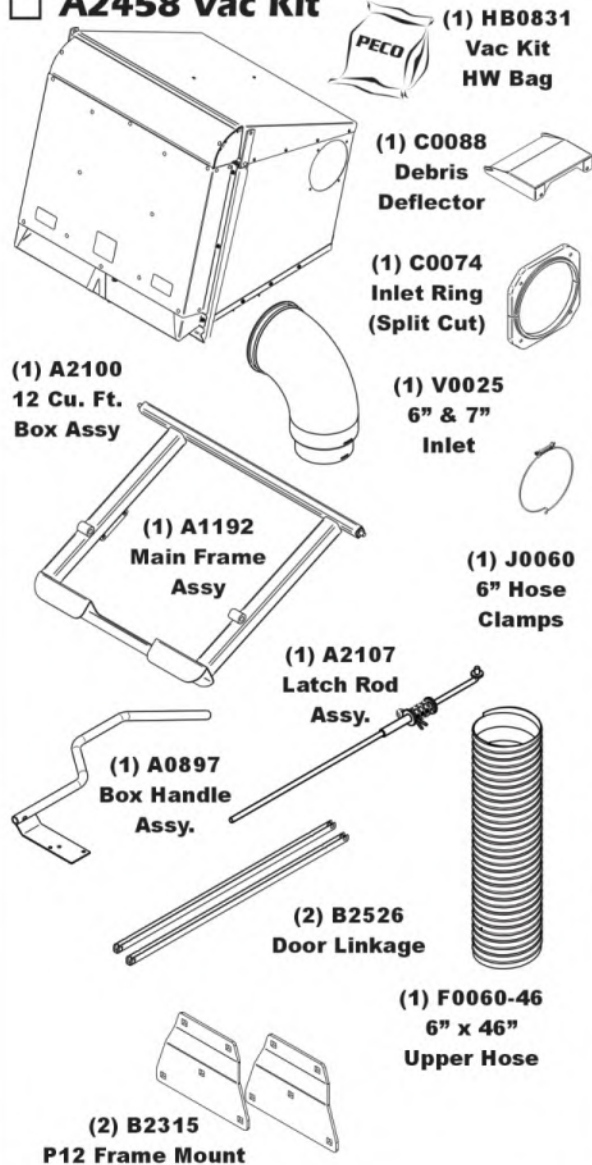

Unit Model #: 54651202

Mower: Kioti

Owner's Manual: Q0606

Mower Type: ZXD

Deck Size: 72"

Vac Type: P12

Deck Type:

Drive Type: B&S 6.5hp

Revision #: 0

Fits Year(s): 2023-Newer

☐ A2458 Vac Kit

☐ A2461 Mount Kit

☐ A2460 Weight Kit

☐ A2459 Boot Kit

☐ A0619 Throttle Kit

☐ A2466 Baffle Kit