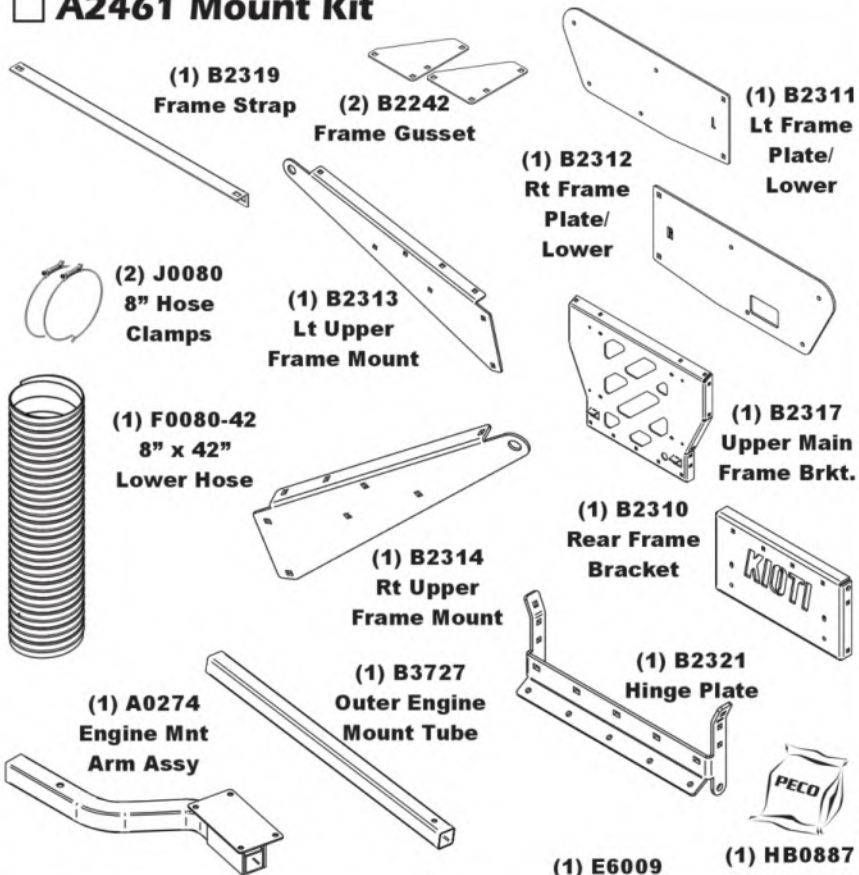

Unit Model #: 54651202

Mower: Kioti

Owner's Manual: Q0606

Mower Type: ZXD

Deck Size: 72"

Vac Type: P12

Deck Type:

Drive Type: B&S 6.5hp

Revision #: 0

Fits Year(s): 2023-Newer

☐ A2458 Vac Kit

☐ A2461 Mount Kit

☐ A2460 Weight Kit

☐ A2459 Boot Kit

☐ A0619 Throttle Kit

☐ A2466 Baffle Kit