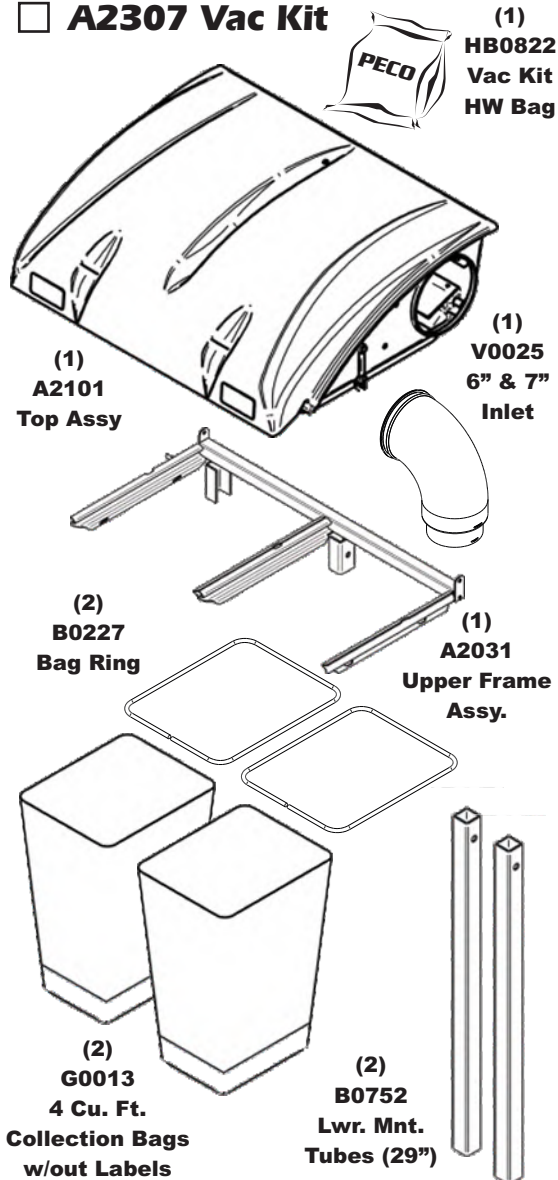

Unit Model #: 56120902

Mower: Spartan

Owner's Manual: Q0562

Mower Type: RZ

Deck Size: 54" & 61"

Vac Type: P2B+ (9 Cu. Ft.)

Deck Type:

Drive Type: PTO-R Driven

Revision #: 0

Fits Year(s): 2019 & Newer

A2307 Vac Kit

A2308 Mount Kit

A2310 Boot Kit

A2121 Dual Weight Kit / Single Caster

A2121 Dual Weight Kit / Single Caster