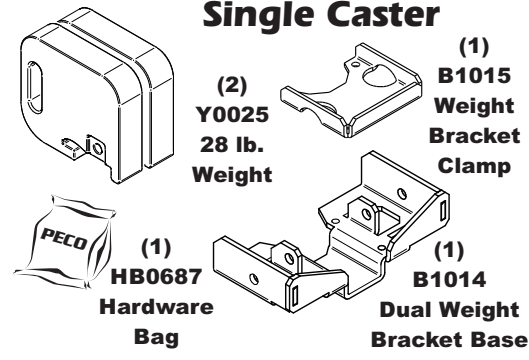

☐ **A2121 Dual Weight Kit / Single Caster**