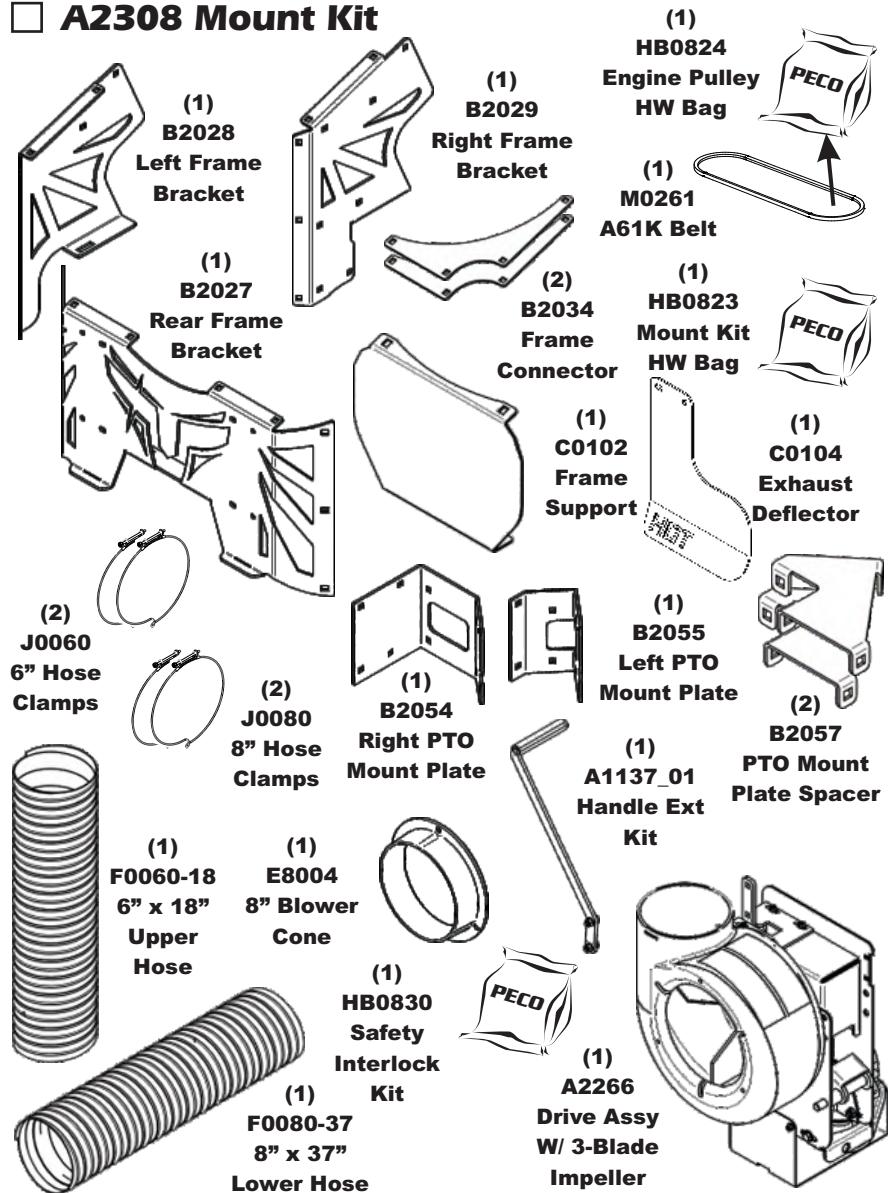

Unit Model #: 56120902

Mower: Spartan

Owner's Manual: Q0562

Mower Type: RZ

Deck Size: 54" & 61"

Vac Type: P2B+ (9 Cu. Ft.)

Deck Type:

Drive Type: PTO-R Driven

Revision #: 0

Fits Year(s): 2019 & Newer

A2307 Vac Kit

A2308 Mount Kit

A2310 Boot Kit

A2121 Dual Weight Kit / Single Caster

A2121 Dual Weight Kit / Single Caster