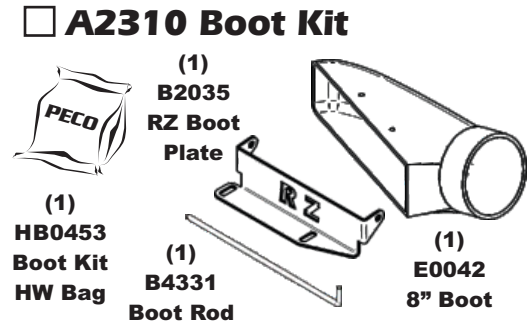

Unit Model #: 56120902

Mower: Spartan

Owner's Manual: Q0562

Mower Type: RZ

Deck Size: 54" & 61"

Vac Type: P2B+ (9 Cu. Ft.)

Deck Type:

Drive Type: PTO-R Driven

Revision #: 0

Fits Year(s): 2019 & Newer

A2307 Vac Kit

A2308 Mount Kit

A2310 Boot Kit

A2121 Dual Weight Kit / Single Caster

A2121 Dual Weight Kit / Single Caster