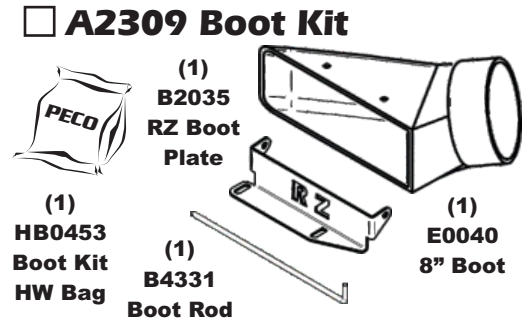

Unit Model #: 56120901

Mower: Spartan

Owner's Manual: Q0562

Mower Type: RZ

Deck Size: 48"

Vac Type: P2B+ (9 Cu. Ft.)

Deck Type:

Drive Type: PTO-R Driven

Revision #: 0

Fits Year(s): 2019 & Newer

A2307 Vac Kit

A2308 Mount Kit

A2309 Boot Kit

A2121 Dual Weight Kit / Single Caster

A2121 Dual Weight Kit / Single Caster