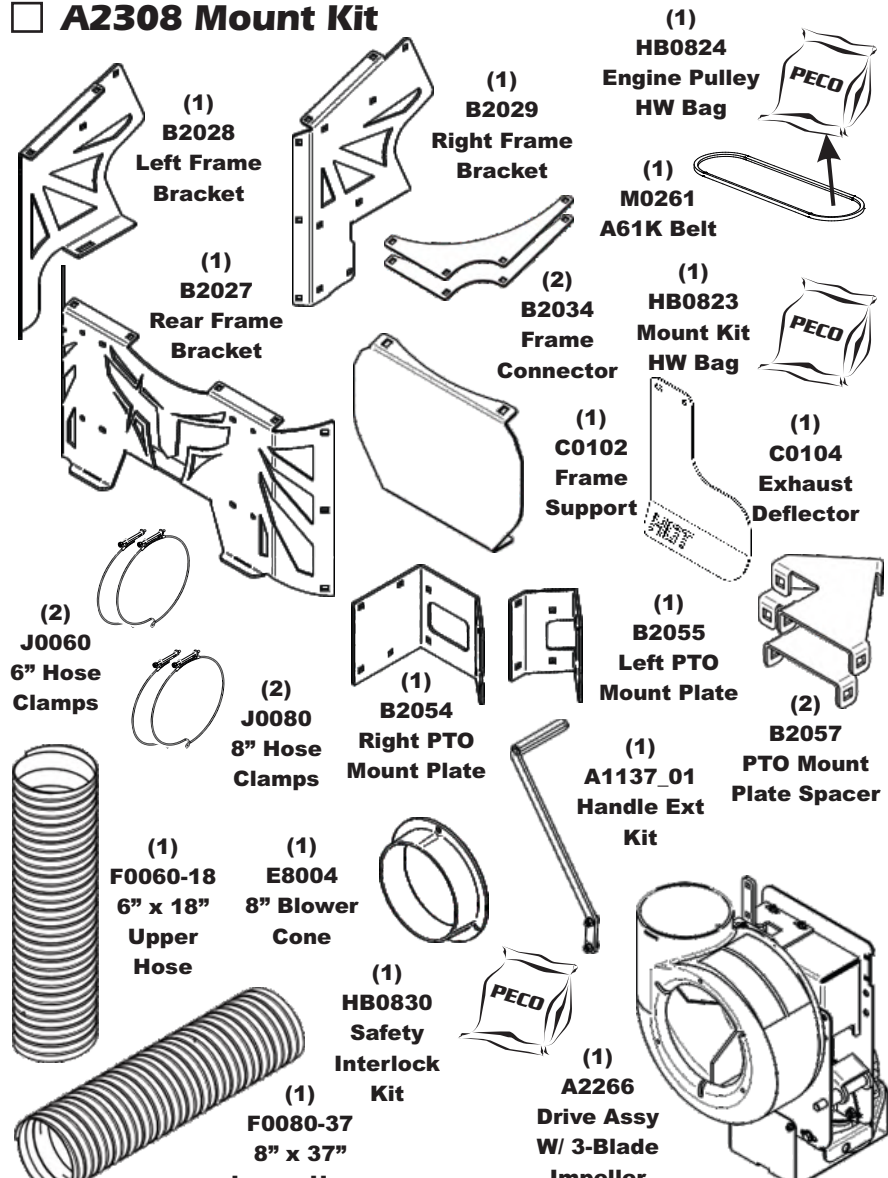

Unit Model #: 56120901

Mower: Spartan

Owner's Manual: Q0562

Mower Type: RZ

Deck Size: 48"

Vac Type: P2B+ (9 Cu. Ft.)

Deck Type:

Drive Type: PTO-R Driven

Revision #: 0

Fits Year(s): 2019 & Newer

A2307 Vac Kit

A2308 Mount Kit

A2309 Boot Kit

A2121 Dual Weight Kit / Single Caster

A2121 Dual Weight Kit / Single Caster