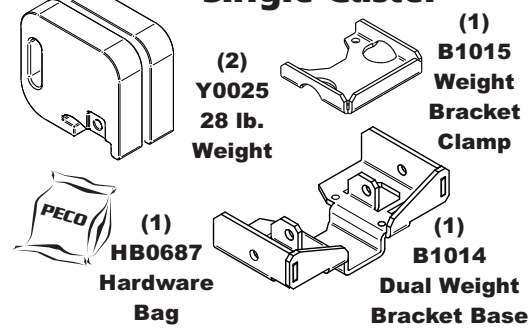

☐ **A2121 Dual Weight Kit / Single Caster**