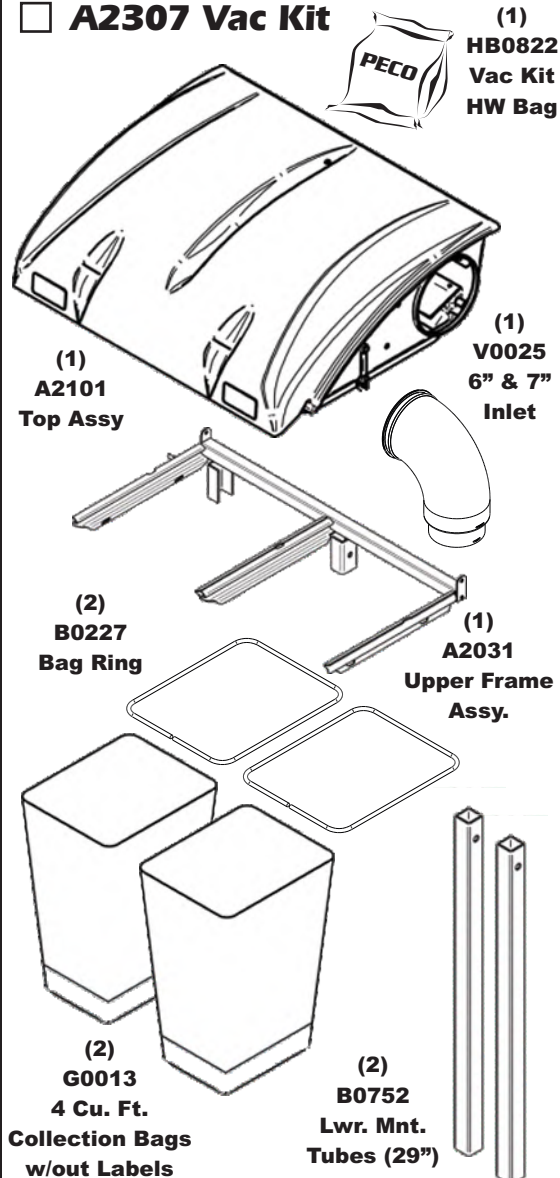

Unit Model #: 56120901

Mower: Spartan

Owner's Manual: Q0562

Mower Type: RZ

Deck Size: 48"

Vac Type: P2B+ (9 Cu. Ft.)

Deck Type:

Drive Type: PTO-R Driven

Revision #: 0

Fits Year(s): 2019 & Newer

A2307 Vac Kit

A2308 Mount Kit

A2309 Boot Kit

A2121 Dual Weight Kit / Single Caster

A2121 Dual Weight Kit / Single Caster