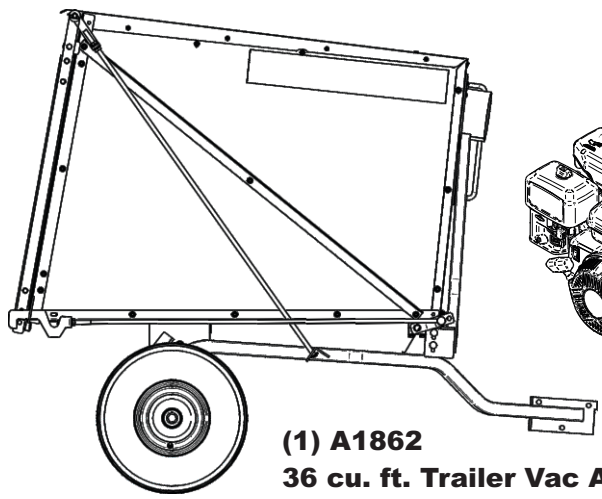

Unit Model #: 703602 (B&S 6.5 HP), 703603 (B&S 10 HP) & 703604 (B&S 14 HP)

Drive Type: 36 cu. ft. Pasture Vac

Mower Type: Briggs & Stratton 6.5 HP Vanguard / 10 HP Vanguard / 14 HP Vanguard

Mower Type: Universal

Vac Type: Engine Driven Pasture Vac

Manual: Q0573

Revision: 3 - Added Eng Option (Sept 2021)

(1) A1862
36 cu. ft. Trailer Vac Assy.

- A639 - B&S 6.5HP Vanguard
- A615 - B&S 10HP Vanguard
- A640 - B&S 14HP Vanguard