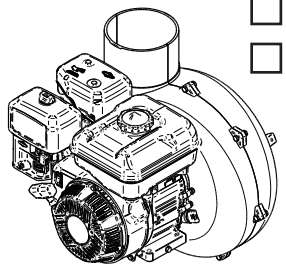

Unit Model #: 703602 (B&S 6.5 HP), 703603 (B&S 10 HP) & 703604 (B&S 14 HP)

Drive Type: 36 cu. ft. Pasture Vac

Mower Type: Briggs & Stratton 6.5 HP Vanguard / 10 HP Vanguard / 14 HP Vanguard

Mower Type: Universal

Vac Type: Engine Driven Pasture Vac

Manual: Q0573

Revision: 3 - Added Eng Option (Sept 2021)

(1) A1862
36 cu. ft. Trailer Vac Assy.

- A639 - B&S 6.5HP Vanguard
- A615 - B&S 10HP Vanguard
- A640 - B&S 14HP Vanguard