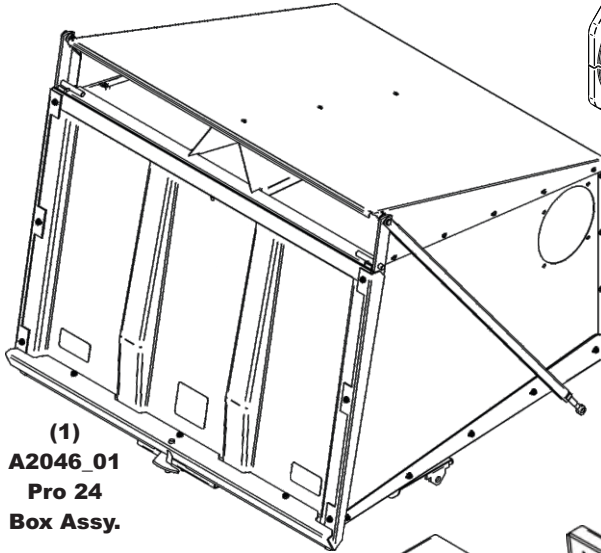

Unit Model #: 06742410

Mower: John Deere

Owner's Manual: Q0498

Mower Type: 1570 Terrain Cut

Deck Size: 60" & 72"

Vac Type: Pro24 DFS

Deck Type:

Drive Type: 7HP Yanmar Diesel Engine

Revision #: 0

Fits Year(s): 2015 - Newer

A2350 Unit Assembly

(1)
A2046_01
Pro 24
Box Assy.

(1)
B2103
Main Frame
Channel

(2)
B2105
Frame Side
Bracket

(1)
F0070-80
7" x 80"
Upper Hose

(1)
F0090-46
9" x 46"
Lower Hose