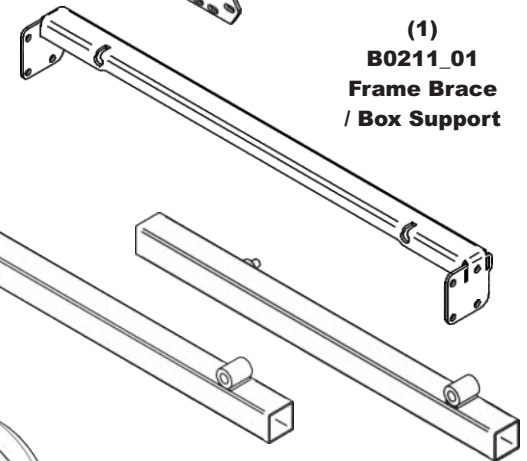

(2)
J0070
7" Hose
Clamps

(2)
J0090
9" Hose
Clamps

(1)
E6012
9" Blower
Cone

(1)
A620
7HP Yanmar
Eng/Blwr/Blade
Assembly

(1)
B0212
Frame Support
Brace

(1)
A2340
Left Tube
Assembly

(1)
HB0316
Mount Kit
HW Bag

(1)
B0211_01
Frame Brace
/ Box Support