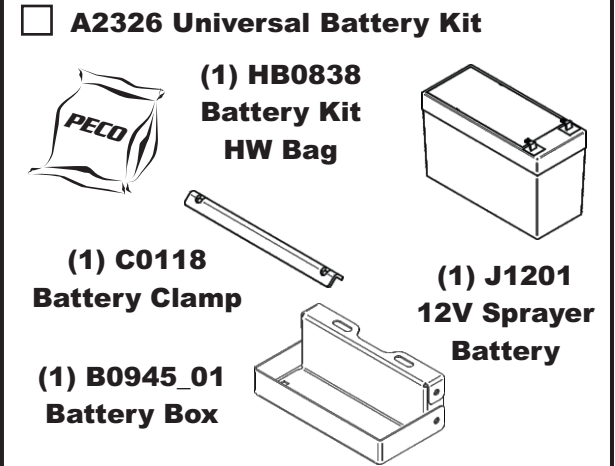

Unit Model #: 703602 (B&S 6.5 HP) & 703603 (B&S 10 HP)

Description: 36 cu. ft. Pasture Vac

Drive Type: Briggs & Stratton 6.5 HP Vanguard / 10 HP Vanguard

Mower Type: Universal

Manual: Q0573

Revision #: 2 - Added Univ Battery Kit & Updated Manual Part#(Sept 2020)

Vac Type: Engine Driven Pasture Vac

Fits Year(s): N/A

- A639 - B&S 6.5HP Vanguard**
- A615 - B&S 10HP Vanguard**

A2276 Trailer Tow Kit (Optional)

- A1858 Wand Kit / Small**
- A1861 Wand Kit / Large**

- E6003 - Small
6" Blower Cone**
- E6005 - Large**