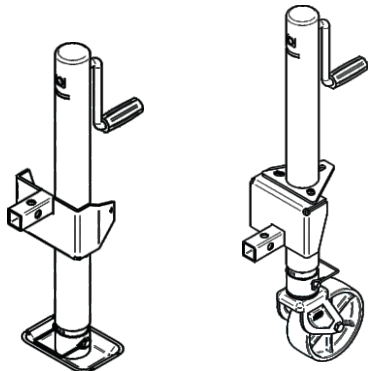

Unit Model #: 703602 (B&S 6.5 HP) & 703603 (B&S 10 HP)

Description: 36 cu. ft. Pasture Vac

Drive Type: Briggs & Stratton 6.5 HP Vanguard / 10 HP Vanguard

Mower Type: Universal

Manual: Q0573

Revision #: 2 - Added Univ Battery Kit & Updated Manual Part#(Sept 2020)

Vac Type: Engine Driven Pasture Vac

Fits Year(s): N/A

- A639 - B&S 6.5HP Vanguard**
- A615 - B&S 10HP Vanguard**

A2276 Trailer Tow Kit (Optional)

- A1858 Wand Kit / Small**
- A1861 Wand Kit / Large**

- E6003 - Small
6" Blower Cone**
- E6005 - Large**