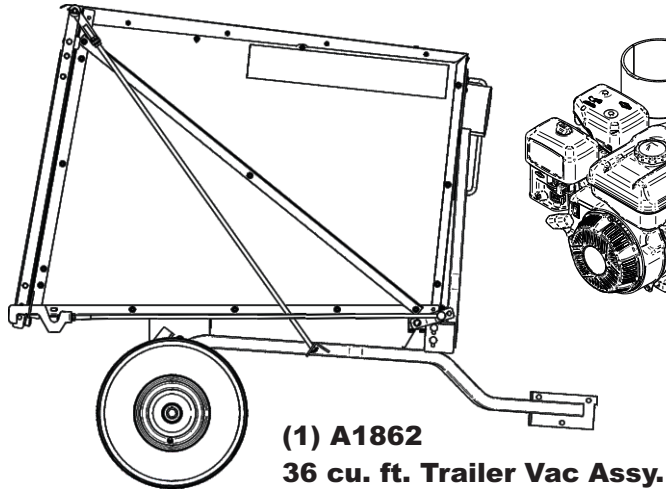

Unit Model #: 703602 (B&S 6.5 HP) & 703603 (B&S 10 HP)

Description: 36 cu. ft. Pasture Vac

Drive Type: Briggs & Stratton 6.5 HP Vanguard / 10 HP Vanguard

Mower Type: Universal

Manual: Q0573

Revision #: 2 - Added Univ Battery Kit & Updated Manual Part#(Sept 2020)

Vac Type: Engine Driven Pasture Vac

Fits Year(s): N/A

- A639 - B&S 6.5HP Vanguard**
- A615 - B&S 10HP Vanguard**

A2276 Trailer Tow Kit (Optional)

- A1858 Wand Kit / Small**
- A1861 Wand Kit / Large**

- E6003 - Small
6" Blower Cone**
- E6005 - Large**