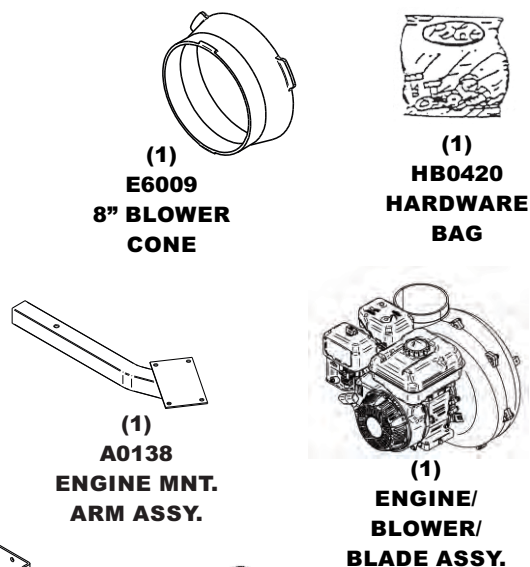

☐ A0619 THROTTLE KIT