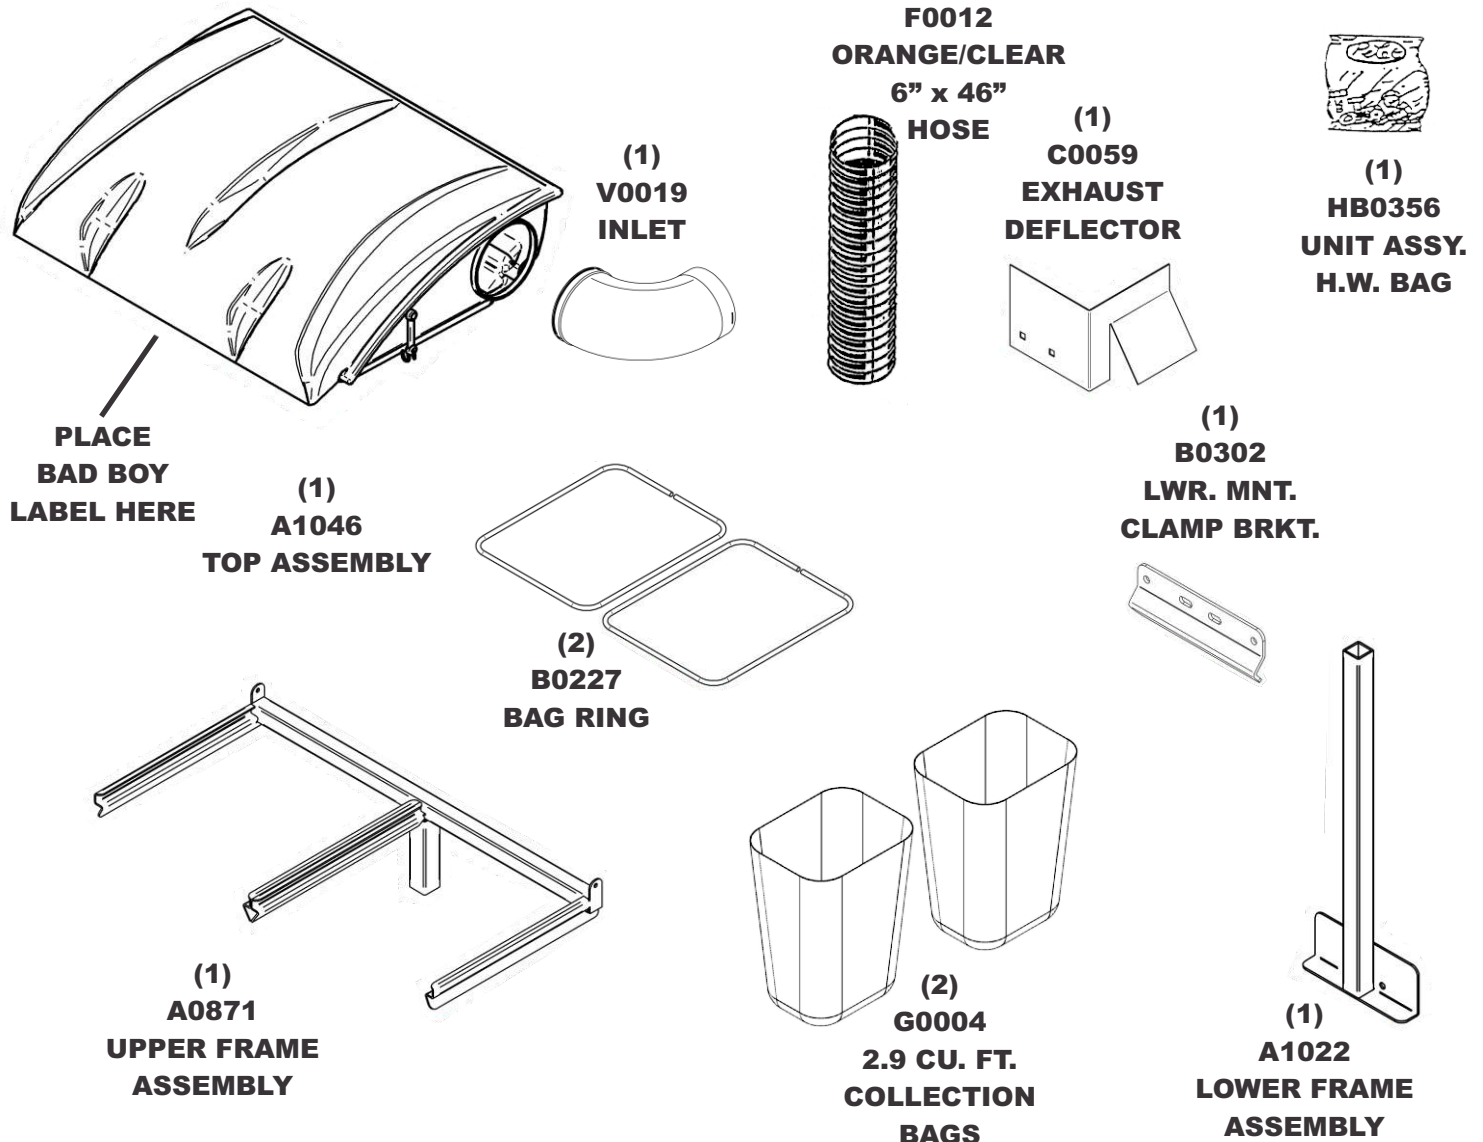

MODEL#: 48020902

MOWER NAME: BAD BOY

MOWER MODEL: ZT AND CZT SERIES

MOWER DECK SIZE: 50" & 60"

VAC NAME: PRO 2 BAGGER

DIRECT FLOW / NO PECO LABELS

BILL OF MATERIALS: BOM0333

FOR YEAR: 2008 - 2011

REVISED: 7/22/2011

A1045 - UNIT ASSEMBLY

A1044 - BOOT KIT