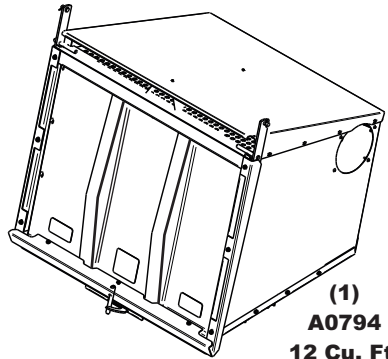

PECO P# 12621225

Mower & Type: Gravely Pro Turn Series

Mower Models: Pro Turn 200 Series & Pro Turn 400 Series

Deck Size: 60" Deck

Drive Type: Briggs & Stratton 6.5HP Vanguard

Owner's Manual: Q0491

Vac Type: Pro 12 (12 Cu. Ft.) B&S 6.5HP V

Revision #: Initial Release (9/22/2014)

Fits Year(s): 2014

A2004 Vac Kit

(1)
A0794
12 Cu. Ft.
Box Assy.

(1)
HB0623
Hardware
Bag

(1)
V1054
6" Plastic
Inlet

(1)
A0897
Box Handle
Assy.

(1)
A0680
Main Frame
Assy.