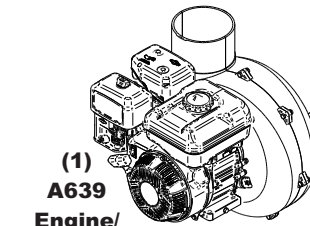

(1)
B0885
Left Lower Main
Frame Leg

(1)
B0886
Right Lower Main
Frame Leg

(2)
B2526
Door Linkage

(1)
B0888
Left Main
Frame Support

(1)
B0889
Right Main
Frame Support

A2013 Drive Kit

(1)
HB0642
Hardware
Bag

(1)
F0060
6" x 36"
Lower Hose

(2)
J0060
6" Hose
Clamps

(2)
J0080
8" Hose
Clamps

(1)
B3727
Outer Engine
Mount Tube

(2)
B0892
Mount Brackets

(1)
F0080
8" x 38"
Lower Hose

(1)
E6009
8" Blower
Cone

(1)
A0942
Engine Mount
Arm Assy.

(1)
A639
Engine/
Blower/
Blade Assy.

A0619 Throttle Kit

(1)
A0666
Throttle
Mnt. Pl.
Assy.

(1)
A0060
70" Throttle Cable

(1)
HB0249
Hardware
Bag

A2014 Boot Kit

(1)
B0893
Boot Plate

(1)
HB0236
Hardware
Bag

(1)
E0027
Boot