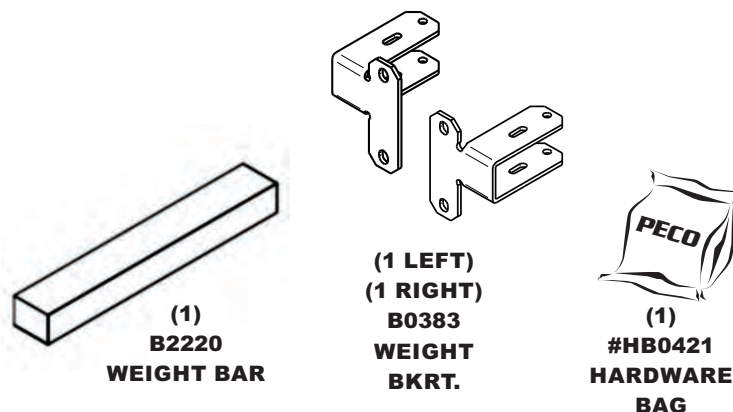

MODEL#: 12621217

MOWER NAME: GRAVELY

MOWER MODEL: 200 SERIES

MOWER DECK SIZE: 52", 60 & 66" X-FACTOR DECK

VAC NAME: 12 CUBIC FOOT BOX

PTO DRIVEN Q0408 MANUAL

*** FITS GRAVELY MODELS W/ OGURA CLUTCH**

FOR YEAR: 2010

REVISED:

A1107 UNIT ASSY.

A1784 WEIGHT KIT

A0631 BOOT KIT