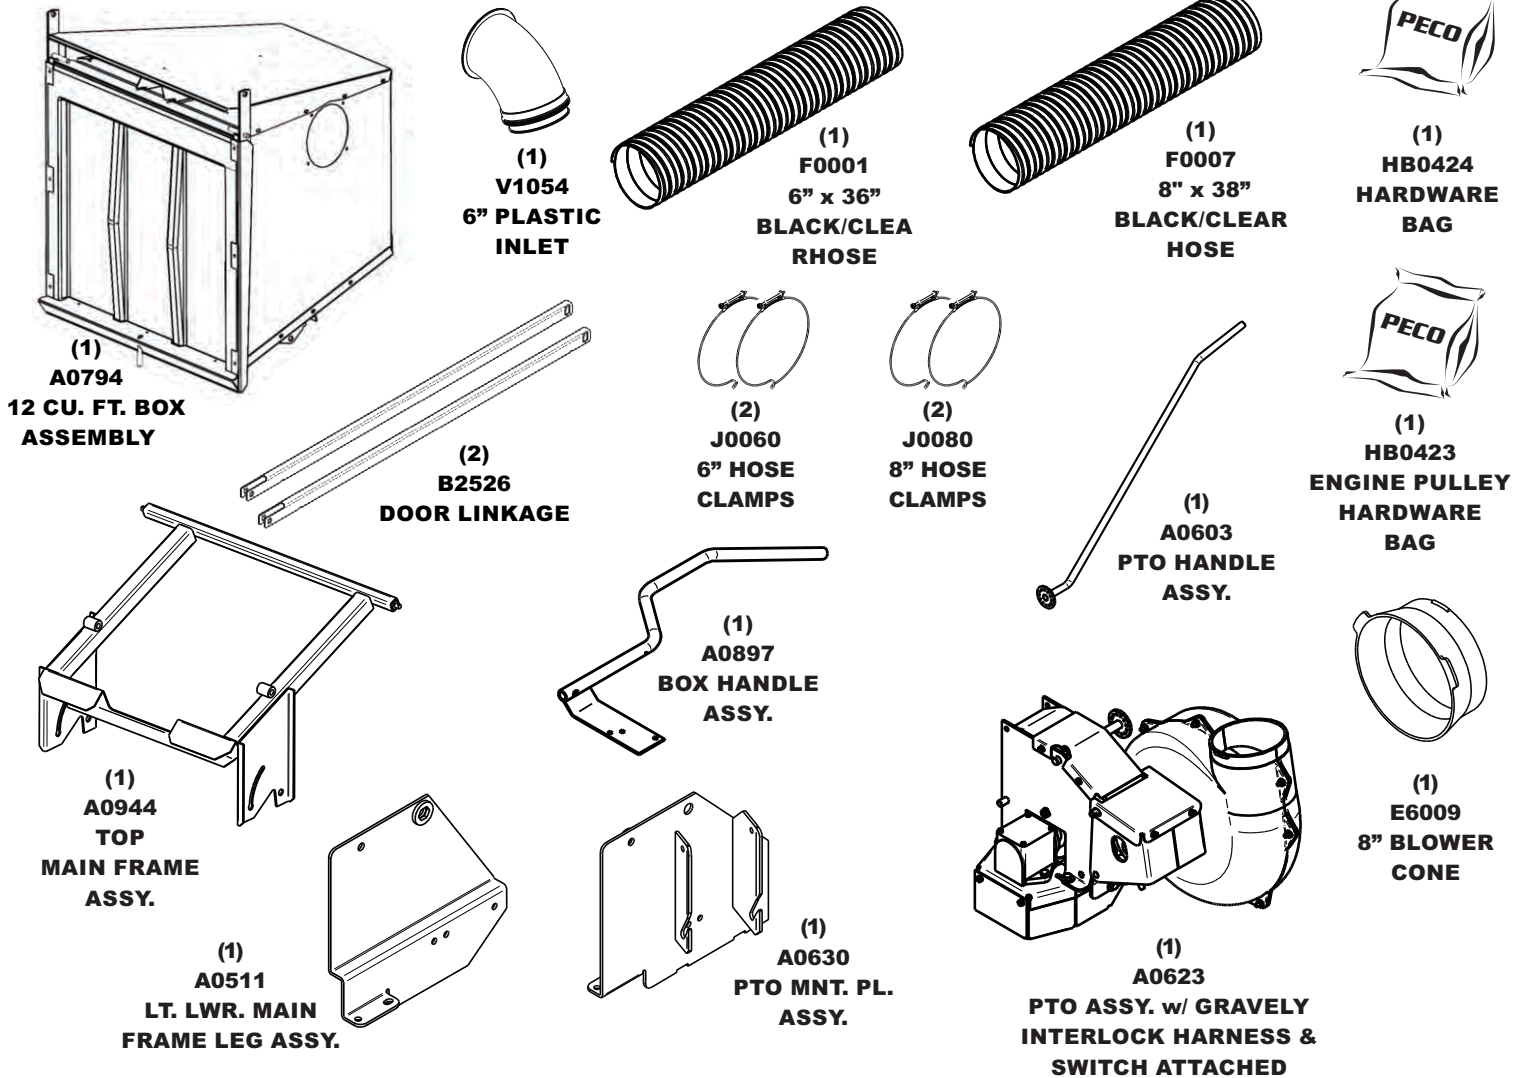

MODEL#: 12621217

MOWER NAME: GRAVELY

MOWER MODEL: 200 SERIES

MOWER DECK SIZE: 52", 60 & 66" X-FACTOR DECK

VAC NAME: 12 CUBIC FOOT BOX

PTO DRIVEN Q0408 MANUAL

*** FITS GRAVELY MODELS W/ OGURA CLUTCH**

FOR YEAR: 2010

REVISED:

A1107 UNIT ASSY.

A1784 WEIGHT KIT

A0631 BOOT KIT