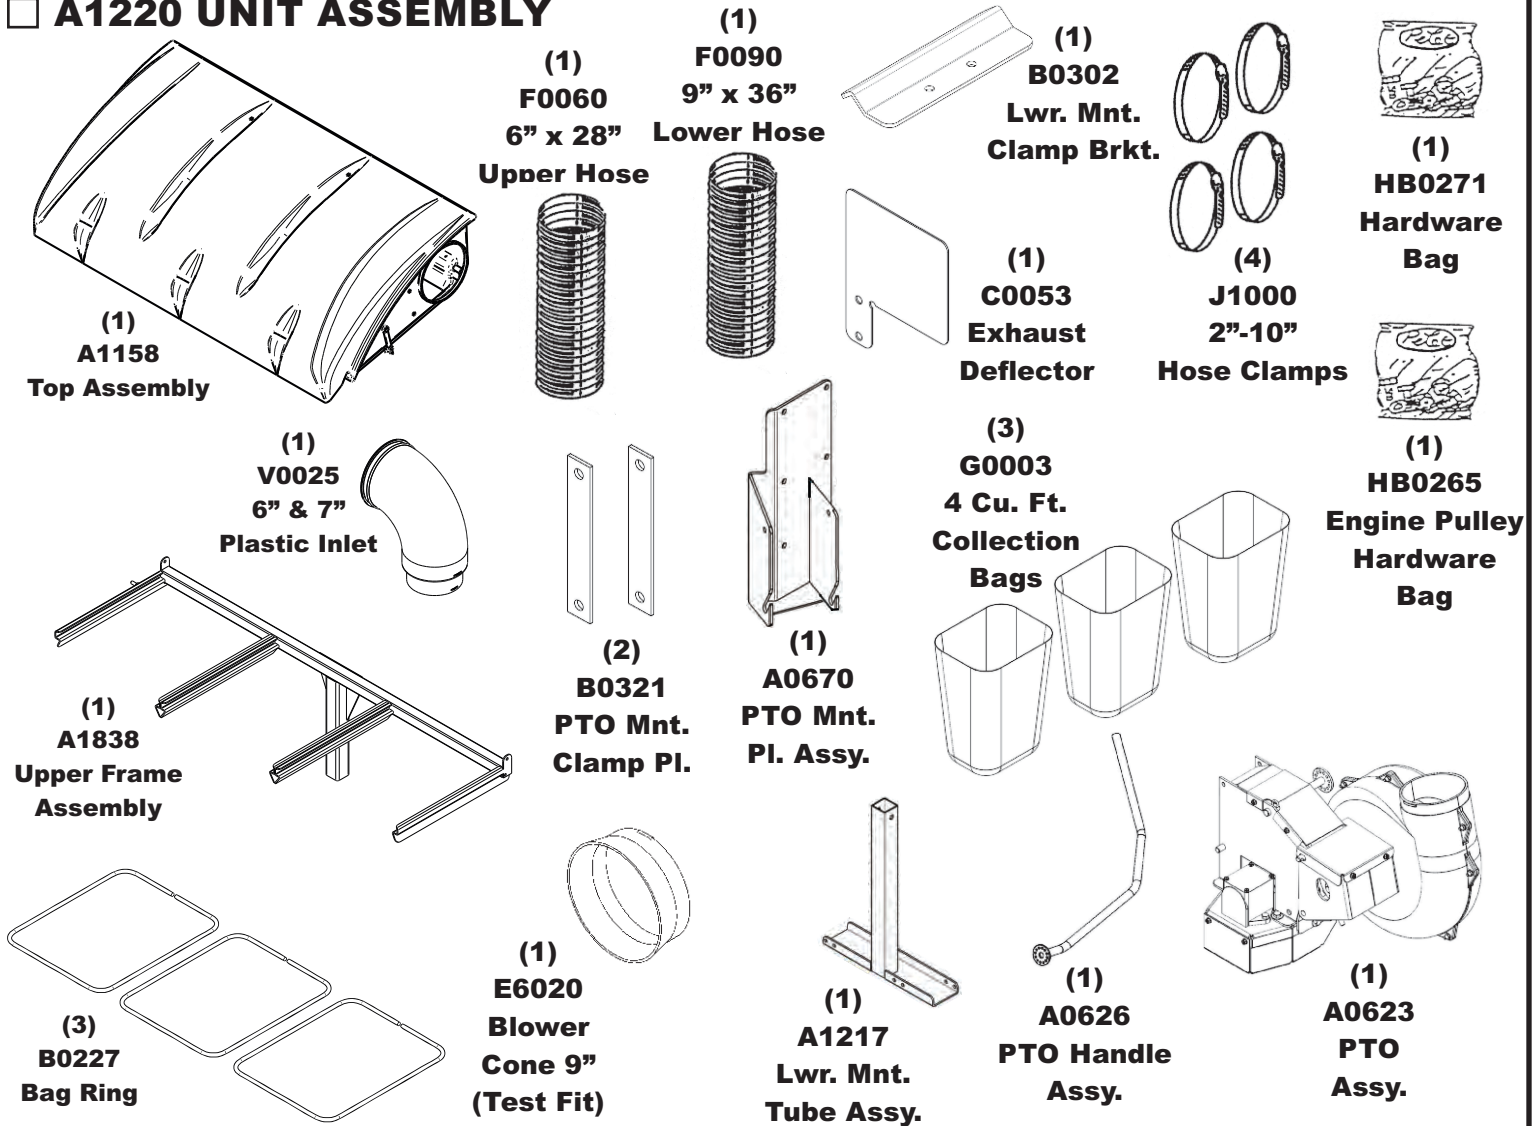

MODEL#: 50131502

Mower & Type: Everride Warrior

Deck Size & Type: 60" Deck

Vac/Drive Type: P3B (15 Cu. Ft.) PTO Driven

Fits Year(s): 2006

Owner's Manual: Q0350

Revision: 1 - Model # Was 50031502 - 1/12/15 JPS

A1220 UNIT ASSEMBLY

A1221 WEIGHT KIT

A0694 BOOT KIT