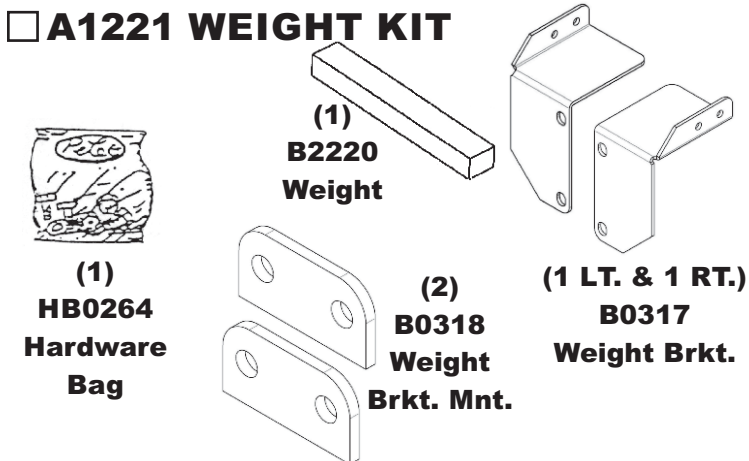

MODEL#: 50131502

Mower & Type: Everride Warrior

Deck Size & Type: 60" Deck

Vac/Drive Type: P3B (15 Cu. Ft.) PTO Driven

Fits Year(s): 2006

Owner's Manual: Q0350

Revision: 1 - Model # Was 50031502 - 1/12/15 JPS

A1220 UNIT ASSEMBLY

A1221 WEIGHT KIT

A0694 BOOT KIT