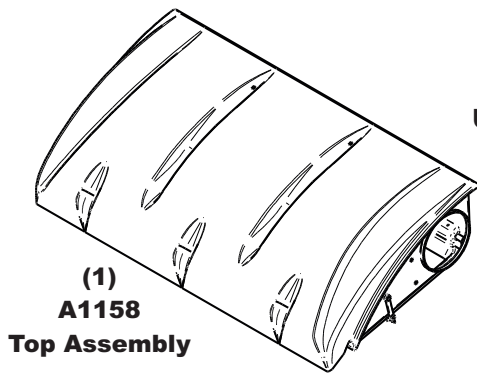

# MODEL#: 50131501

Mower & Type: Everride Hornet

Deck Size & Type: 52" Deck

Vac/Drive Type: P3B (15 Cu. Ft.) PTO Driven

Fits Year(s): 2006

Owner's Manual: Q0350

Revision: 1 - Model # Was 50031501 - 1/12/15 JPS

## ☐ A1218 UNIT ASSEMBLY

(1)  
A1158  
Top Assembly

(1)  
F0060  
6" x 28"  
Upper Hose

(1)  
F0080  
8" x 37"  
Lower Hose

(1)  
B0302  
Lwr. Mt.  
Clamp Brkt.

(4)  
J1000  
2"-10"  
Hose Clamps

(1)  
HB0260  
Hardware  
Bag