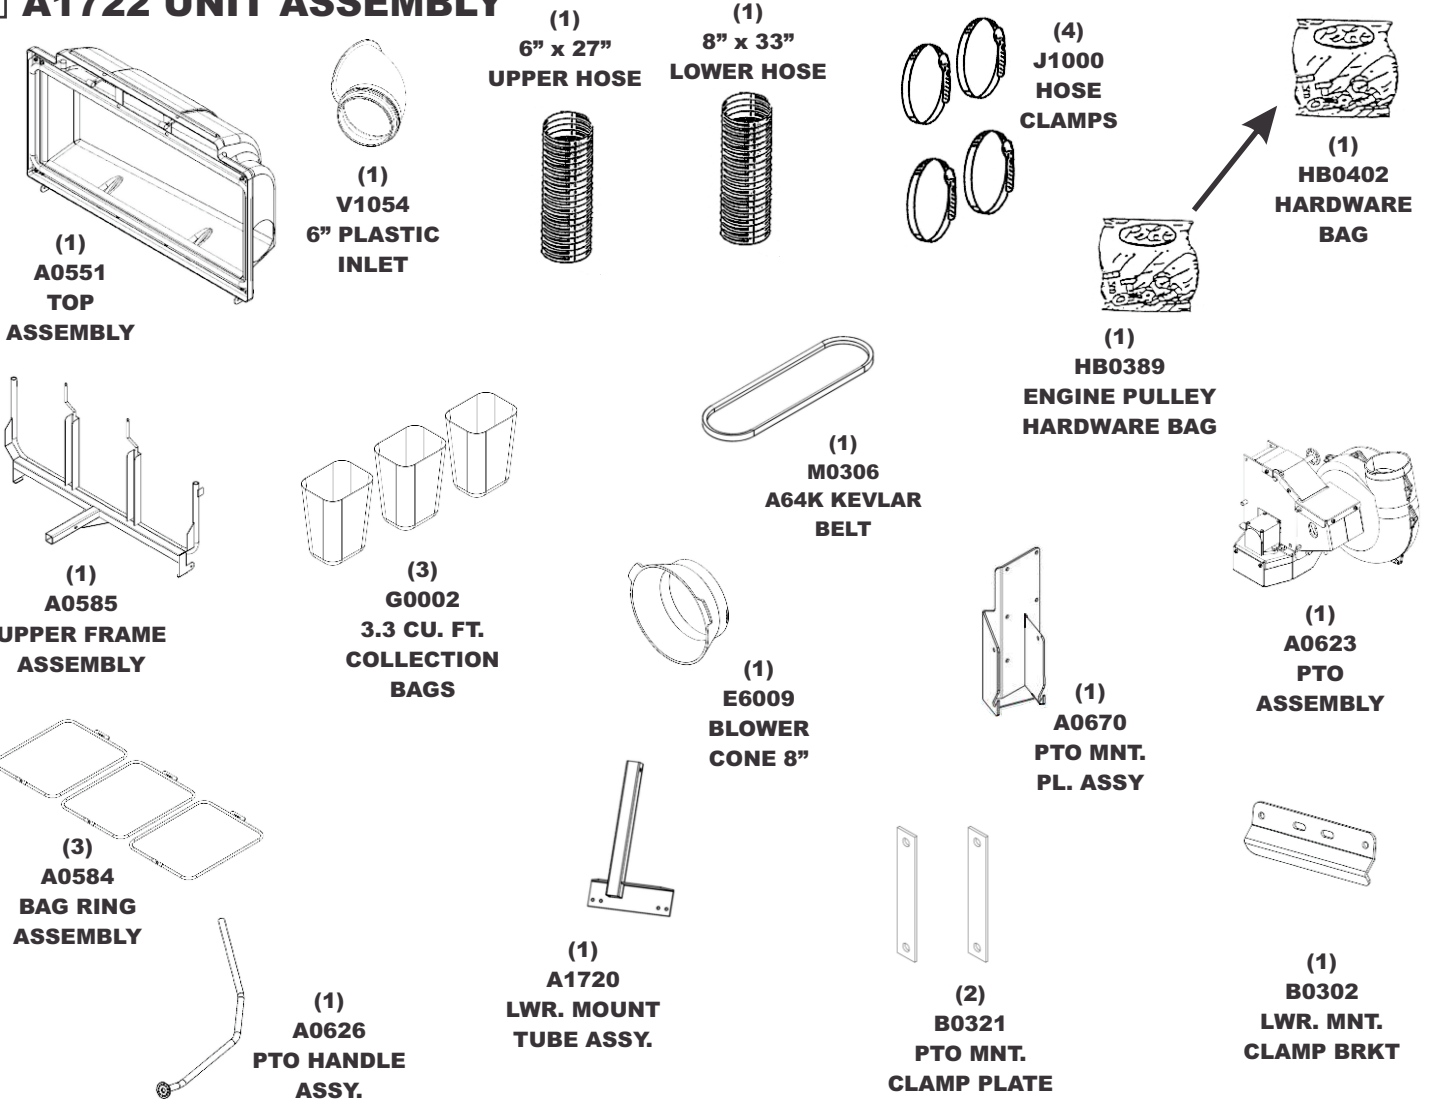

# MODEL#: 50031304

MOWER NAME: EVERRIDE

MOWER MODEL: WARRIOR 2760

MOWER DECK SIZE: 60" DECKS

VAC NAME: 15 CUBIC FOOT PRO BAGGER

PTO DRIVEN

MANUAL #Q0393

FOR YEAR: 2009

## A1721 WEIGHT KIT

## A1723 60" BOOT KIT