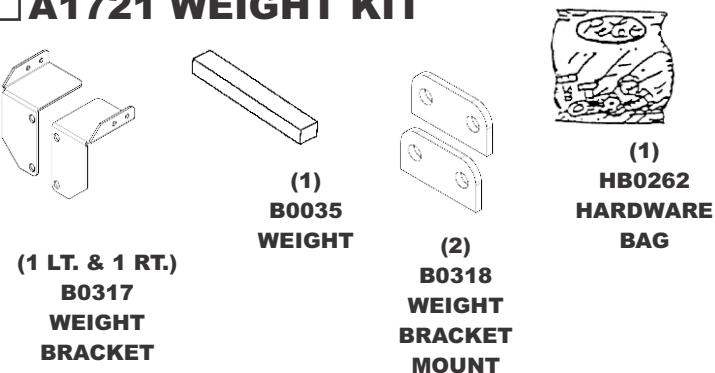

☐ A1721 WEIGHT KIT