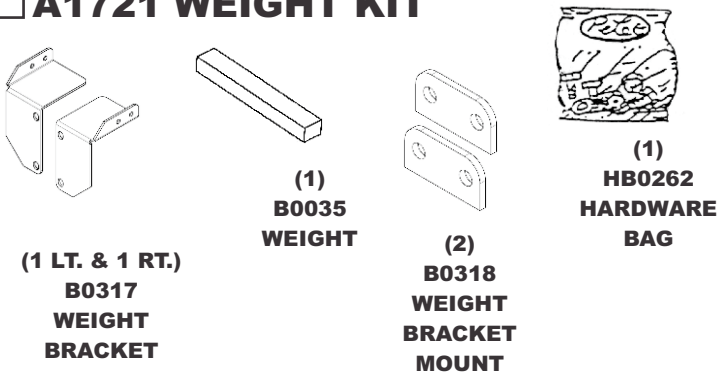

MODEL#: 50031303

MOWER NAME: EVERRIDE

MOWER MODEL: WARRIOR 2760

MOWER DECK SIZE: 54" DECKS

VAC NAME: 15 CUBIC FOOT PRO BAGGER

PTO DRIVEN

FOR YEAR: 2009

REVISED:

A1722 UNIT ASSEMBLY

A1721 WEIGHT KIT

A1719" BOOT KIT