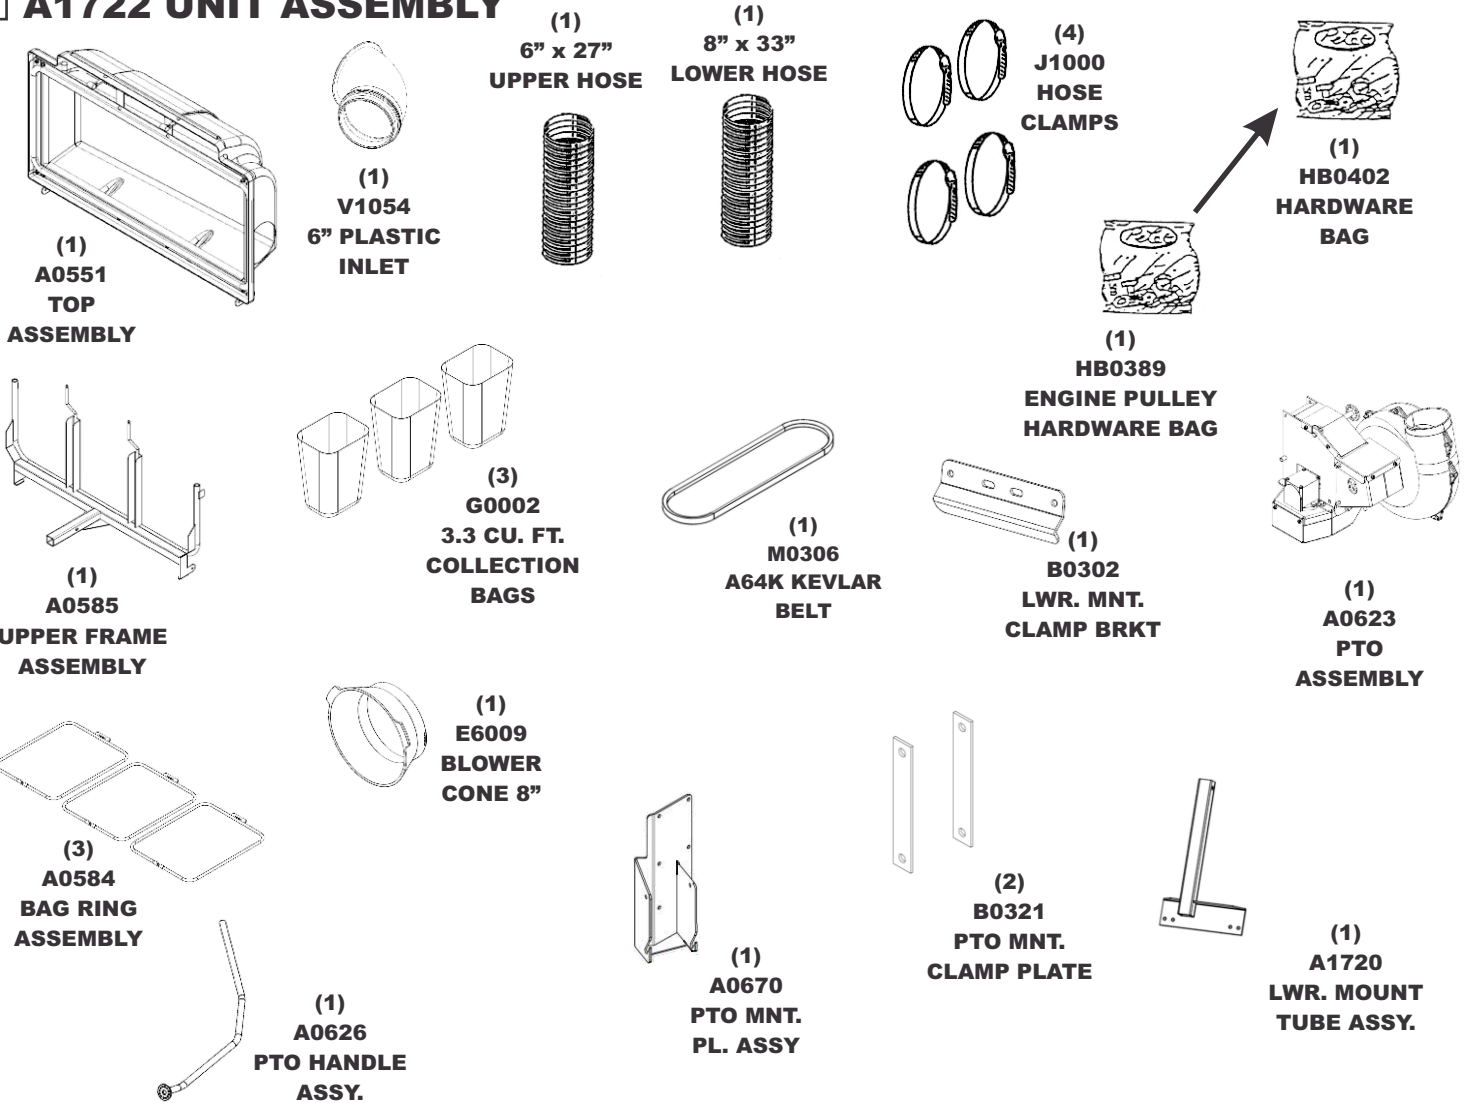

MODEL#: 50031303

MOWER NAME: EVERRIDE

MOWER MODEL: WARRIOR 2760

MOWER DECK SIZE: 54" DECKS

VAC NAME: 15 CUBIC FOOT PRO BAGGER

PTO DRIVEN

FOR YEAR: 2009

REVISED:

A1722 UNIT ASSEMBLY

A1721 WEIGHT KIT

A1719" BOOT KIT