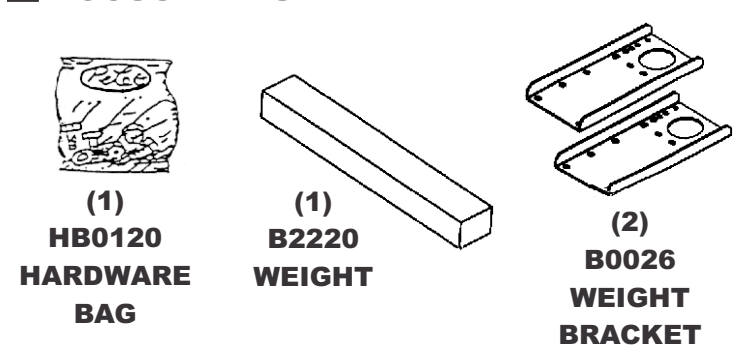

☐ A0683 WEIGHT KIT