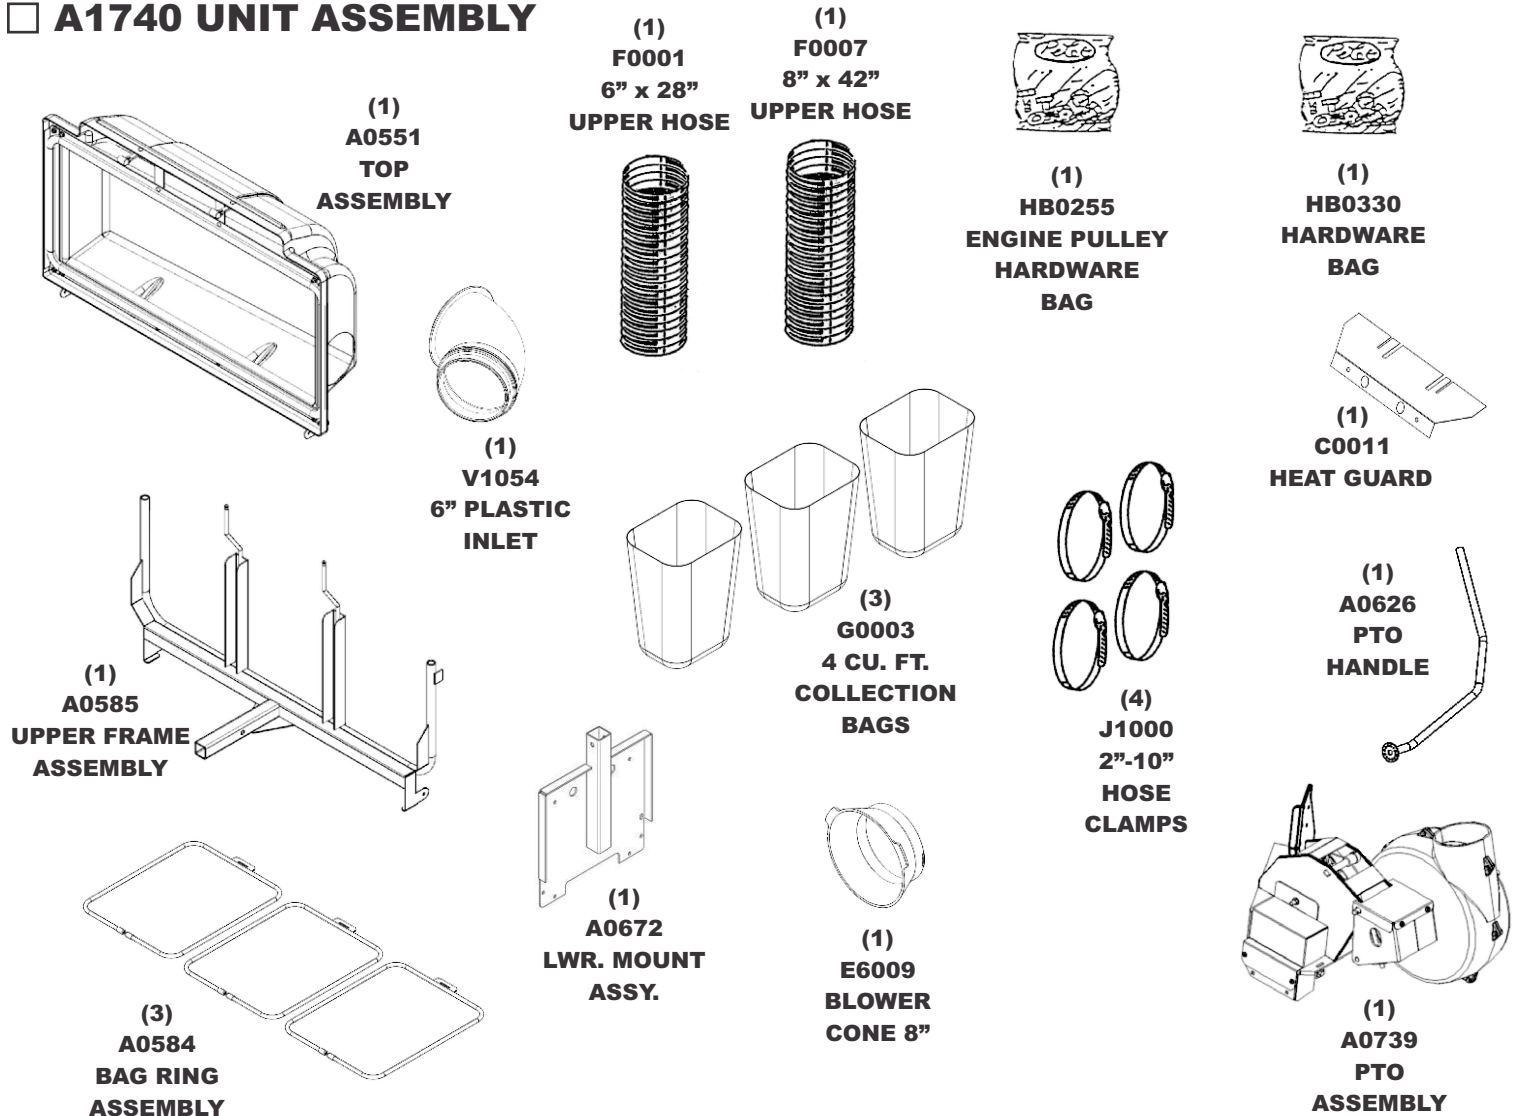

MODEL#: 43031503

MOWER NAME: BUNTON

MOWER MODEL: BZT-2000 SERIES

MOWER DECK SIZE: 61", 52" & 48" DECK

VAC NAME: 15 CUBIC FOOT PRO BAGGER

PTO DRIVEN

FOR YEAR: 2007

REVISED:

A1740 UNIT ASSEMBLY

A0683 WEIGHT KIT

A1742 BOOT KIT