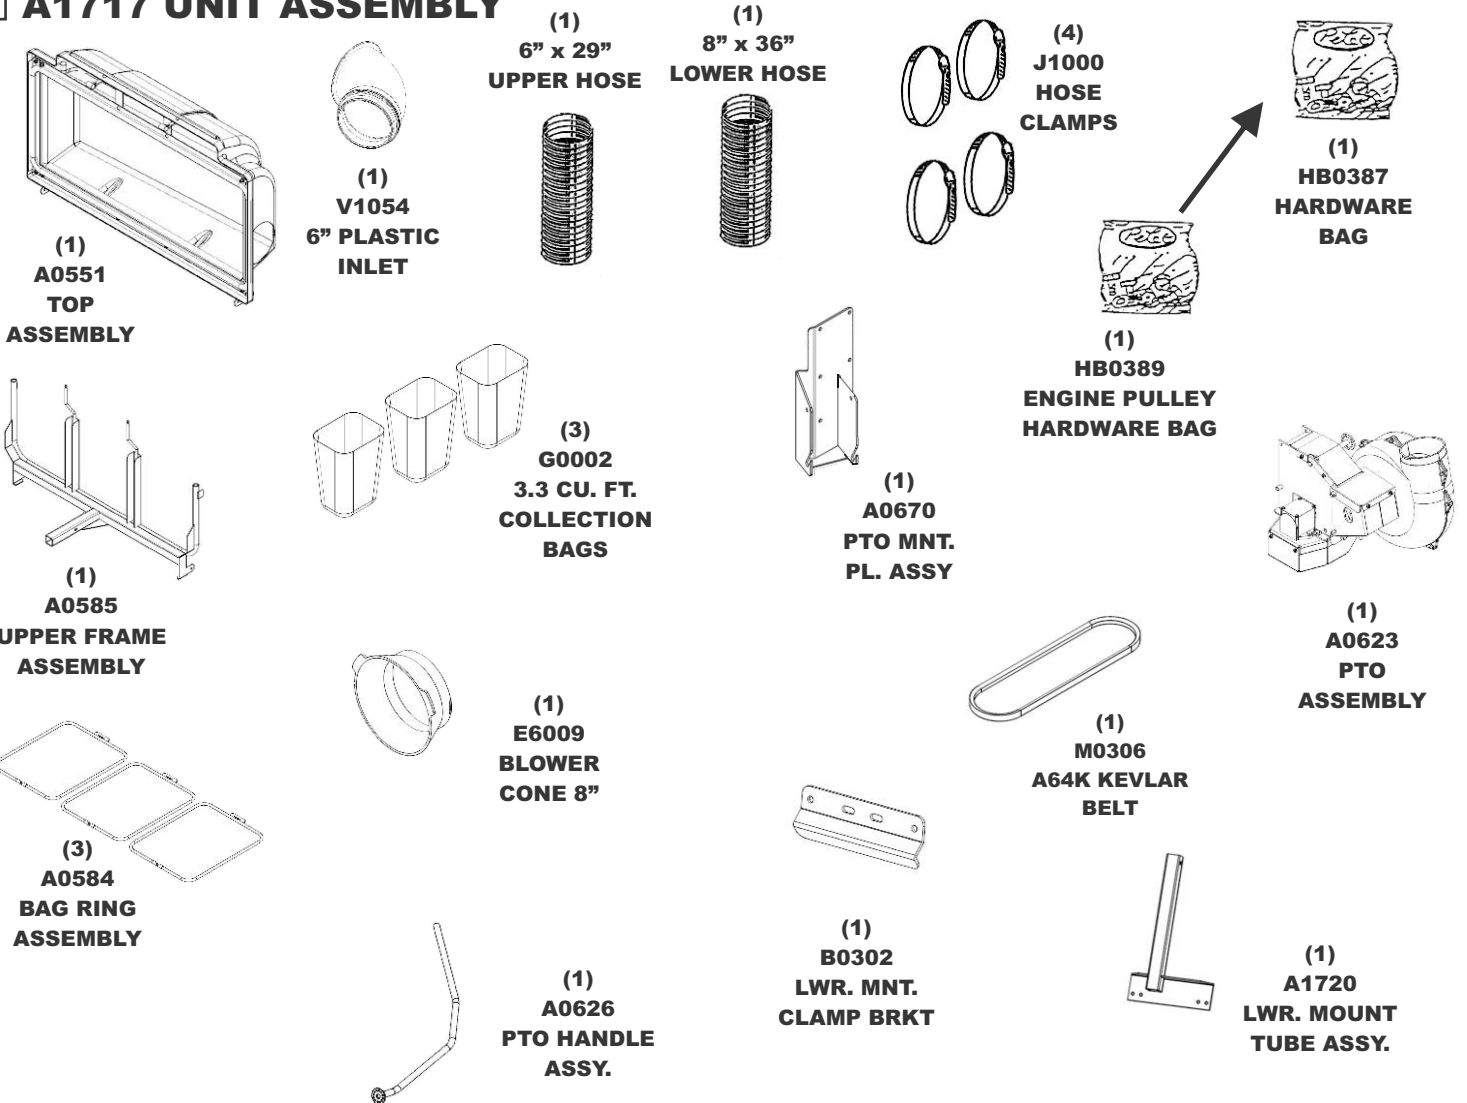

MODEL#: 18031301

MOWER NAME: NEW HOLLAND

MOWER MODEL: G5030

MOWER DECK SIZE: 54"

VAC NAME: 13 CUBIC FOOT PRO BAGGER

PTO DRIVEN

FOR YEAR: 2009

REVISED:

A1717 UNIT ASSEMBLY

A1721 WEIGHT KIT

A1719 54" BOOT KIT