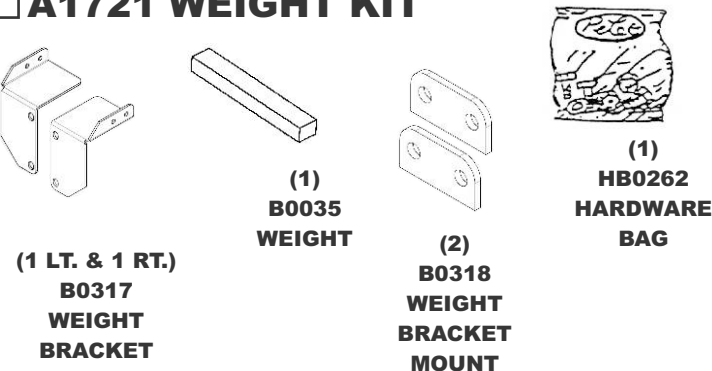

MODEL#: 18031301

MOWER NAME: NEW HOLLAND

MOWER MODEL: G5030

MOWER DECK SIZE: 54"

VAC NAME: 13 CUBIC FOOT PRO BAGGER

PTO DRIVEN

FOR YEAR: 2009

REVISED:

A1717 UNIT ASSEMBLY

A1721 WEIGHT KIT

A1719 54" BOOT KIT