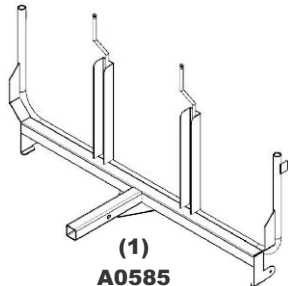

MODEL#: 33031203

MOWER NAME: LESCO

MOWER MODEL: Z2

MOWER DECK SIZE: 48" 54" 60"

VAC NAME: 12 CUBIC FOOT PRO BAGGER

ENG: 900 SER. BR (9.00 GROSS TORQUE / 205 cc)

BOM328

FOR YEAR: 2007-2006

REVISED: 5/10/2012

A0901 UNIT ASSEMBLY

(1)
A0551
TOP
ASSEMBLY

(1)
V1054
6" PLASTIC
INLET

(1)
7" x 35"
LOWER
HOSE

(1)
6" x 21"
UPPER
HOSE

(4)
J1000
HOSE
CLAMPS

A0619 THROTTLE KIT

(1)
A0666
THROTTLE
MNT. PL.
ASSY.

(1)
A0060
70" THROTTLE
KIT
FOR 900 SERIES

(1)
HB0249
HARDWARE
BAG

(1)
A0585
UPPER FRAME
ASSEMBLY

(1)
A0848
LWR. MNT
ASSY.

(1)
A0977
OUTER ENGINE
MOUNT TUBE

(1)
HB0345
HARDWARE
BAG