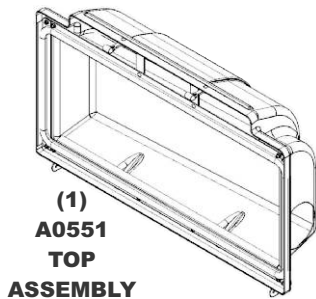

MODEL#: 33031203

MOWER NAME: LESCO

MOWER MODEL: Z2

MOWER DECK SIZE: 48" 54" 60"

VAC NAME: 12 CUBIC FOOT PRO BAGGER

ENG: 900 SER. BR (9.00 GROSS TORQUE / 205 cc)

BOM328

FOR YEAR: 2007-2006

REVISED: 5/10/2012

A0901 UNIT ASSEMBLY

(1)
A0551
TOP
ASSEMBLY

(1)
V1054
6" PLASTIC
INLET

(1)
7" x 35"
LOWER
HOSE

(1)
6" x 21"
UPPER
HOSE

(4)
J1000
HOSE
CLAMPS

A0619 THROTTLE KIT