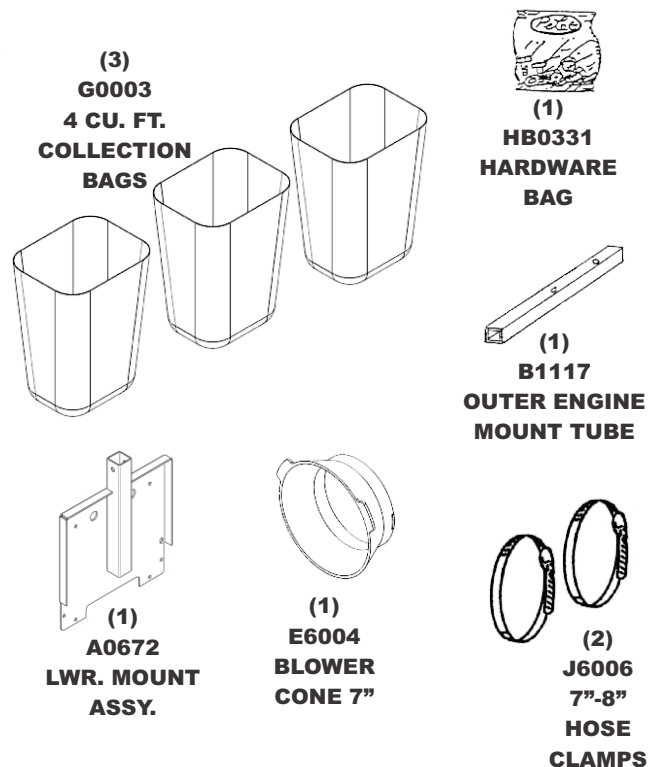

MODEL#: 43031508

MOWER NAME: BUNTON

MOWER MODEL: BZT-2000 SERIES

MOWER DECK SIZE: 61", 52" & 48" DECK

VAC NAME: 15 CUBIC FOOT PRO BAGGER

6.5 BRIGGS AND STRATTON VANGUARD

BOM0318

FOR YEAR: 2007

REVISED: 12/20/11

A0990 UNIT ASSEMBLY

A0620 THROTTLE KIT

A0683 WEIGHT KIT

A0908 BOOT KIT