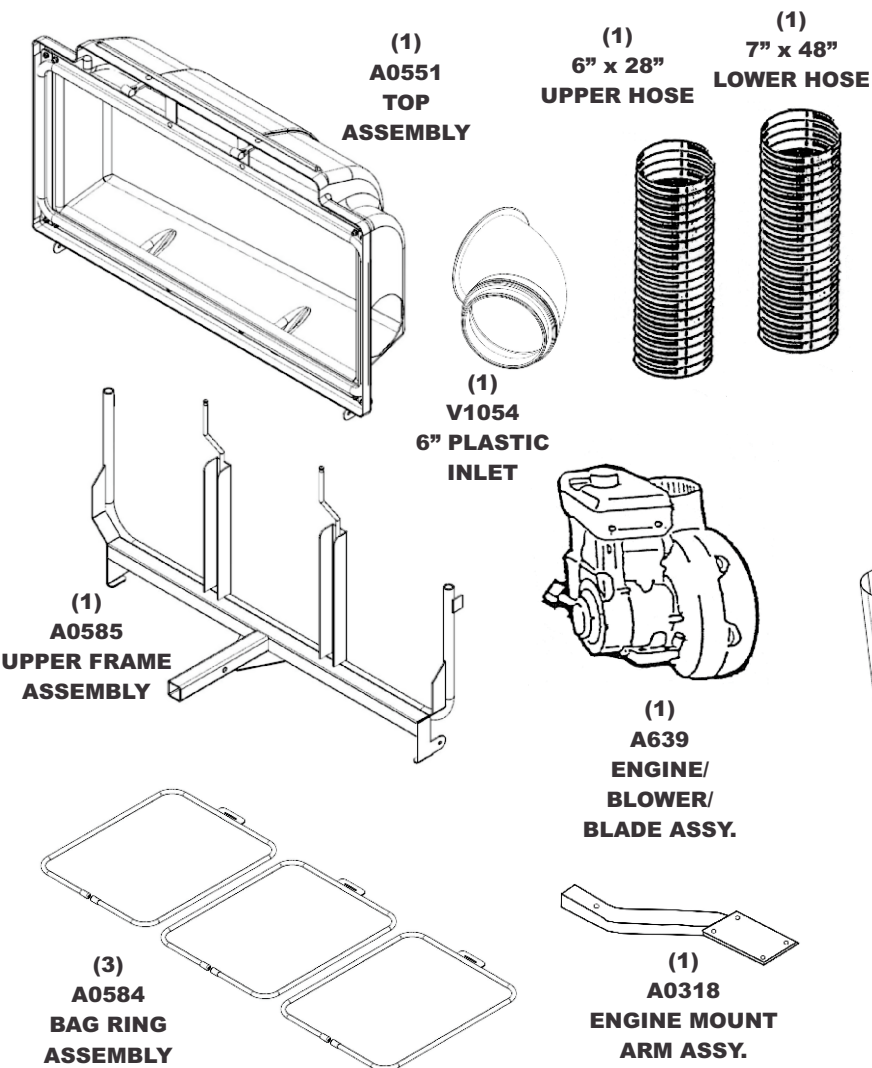

MODEL#: 43031508

MOWER NAME: BUNTON

MOWER MODEL: BZT-2000 SERIES

MOWER DECK SIZE: 61", 52" & 48" DECK

VAC NAME: 15 CUBIC FOOT PRO BAGGER

6.5 BRIGGS AND STRATTON VANGUARD

BOM0318

FOR YEAR: 2007

REVISED: 12/20/11

A0990 UNIT ASSEMBLY

A0620 THROTTLE KIT

A0683 WEIGHT KIT

A0908 BOOT KIT