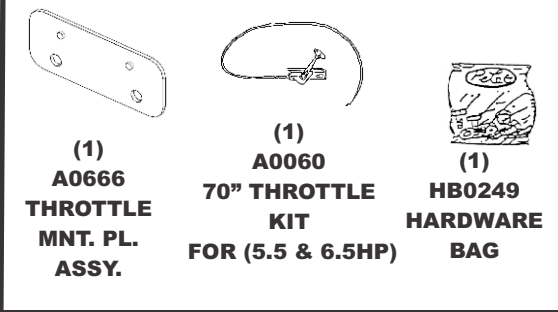

MODEL#: 43031508

MOWER NAME: BUNTON

MOWER MODEL: BZT-2000 SERIES

MOWER DECK SIZE: 61", 52" & 48" DECK

VAC NAME: 15 CUBIC FOOT PRO BAGGER

6.5 BRIGGS AND STRATTON VANGUARD

BOM0318

FOR YEAR: 2007

REVISED: 12/20/11

A0990 UNIT ASSEMBLY

A0620 THROTTLE KIT

A0683 WEIGHT KIT

A0908 BOOT KIT