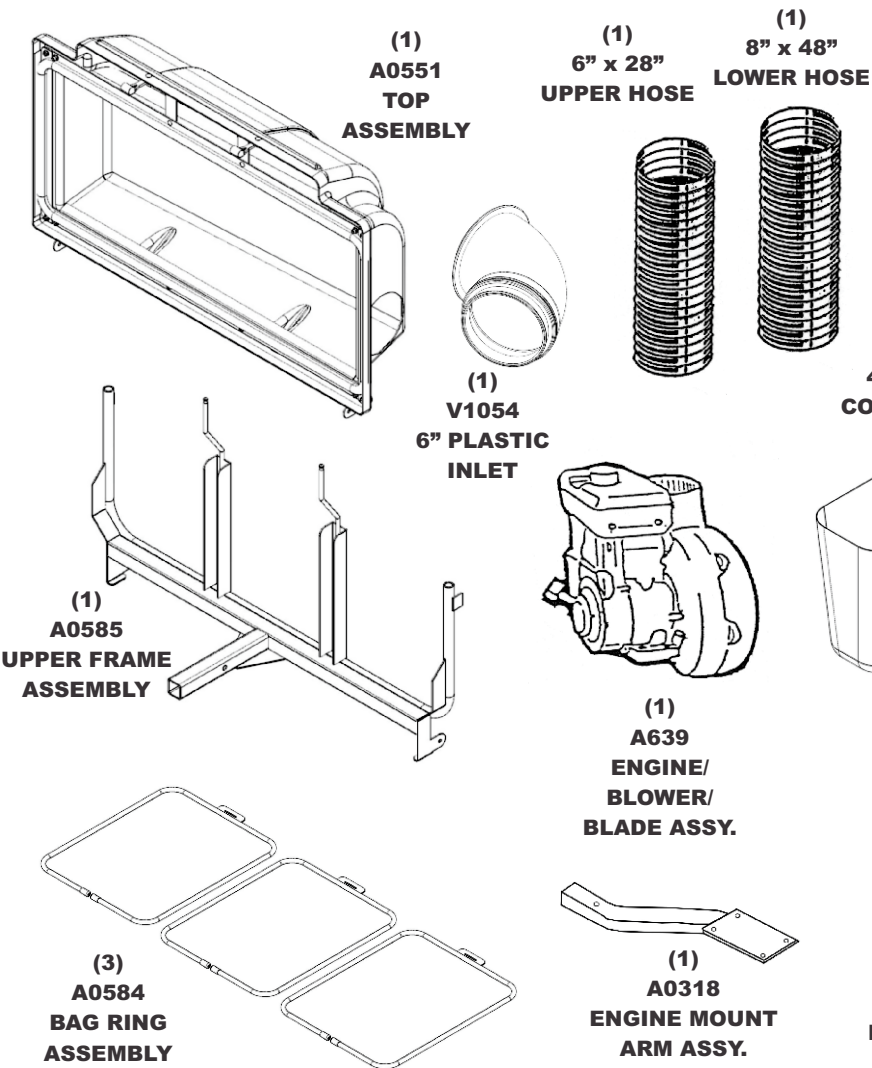

MODEL#: 43031507

MOWER NAME: BUNTON

MOWER MODEL: BZT-2000 SERIES

MOWER DECK SIZE: 61", 52" & 48" DECK

VAC NAME: 15 CUBIC FOOT PRO BAGGER

6.5 BRIGGS AND STRATTON VANGUARD

BOM0275

FOR YEAR: 2006 - BELOW

REVISED: 12/20/11

A0687 UNIT ASSEMBLY

A0620 THROTTLE KIT

A0683 WEIGHT KIT

A0684 BOOT KIT