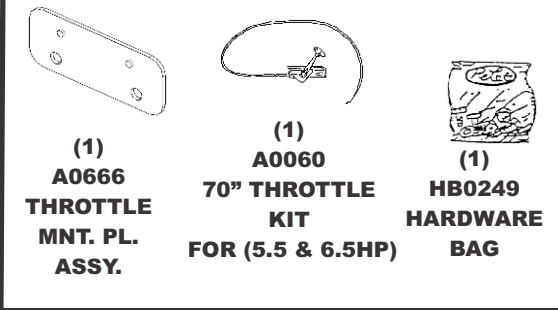

MODEL#: 43031507

MOWER NAME: BUNTON

MOWER MODEL: BZT-2000 SERIES

MOWER DECK SIZE: 61", 52" & 48" DECK

VAC NAME: 15 CUBIC FOOT PRO BAGGER

6.5 BRIGGS AND STRATTON VANGUARD

BOM0275

FOR YEAR: 2006 - BELOW

REVISED: 12/20/11

A0687 UNIT ASSEMBLY

A0620 THROTTLE KIT

A0683 WEIGHT KIT

A0684 BOOT KIT