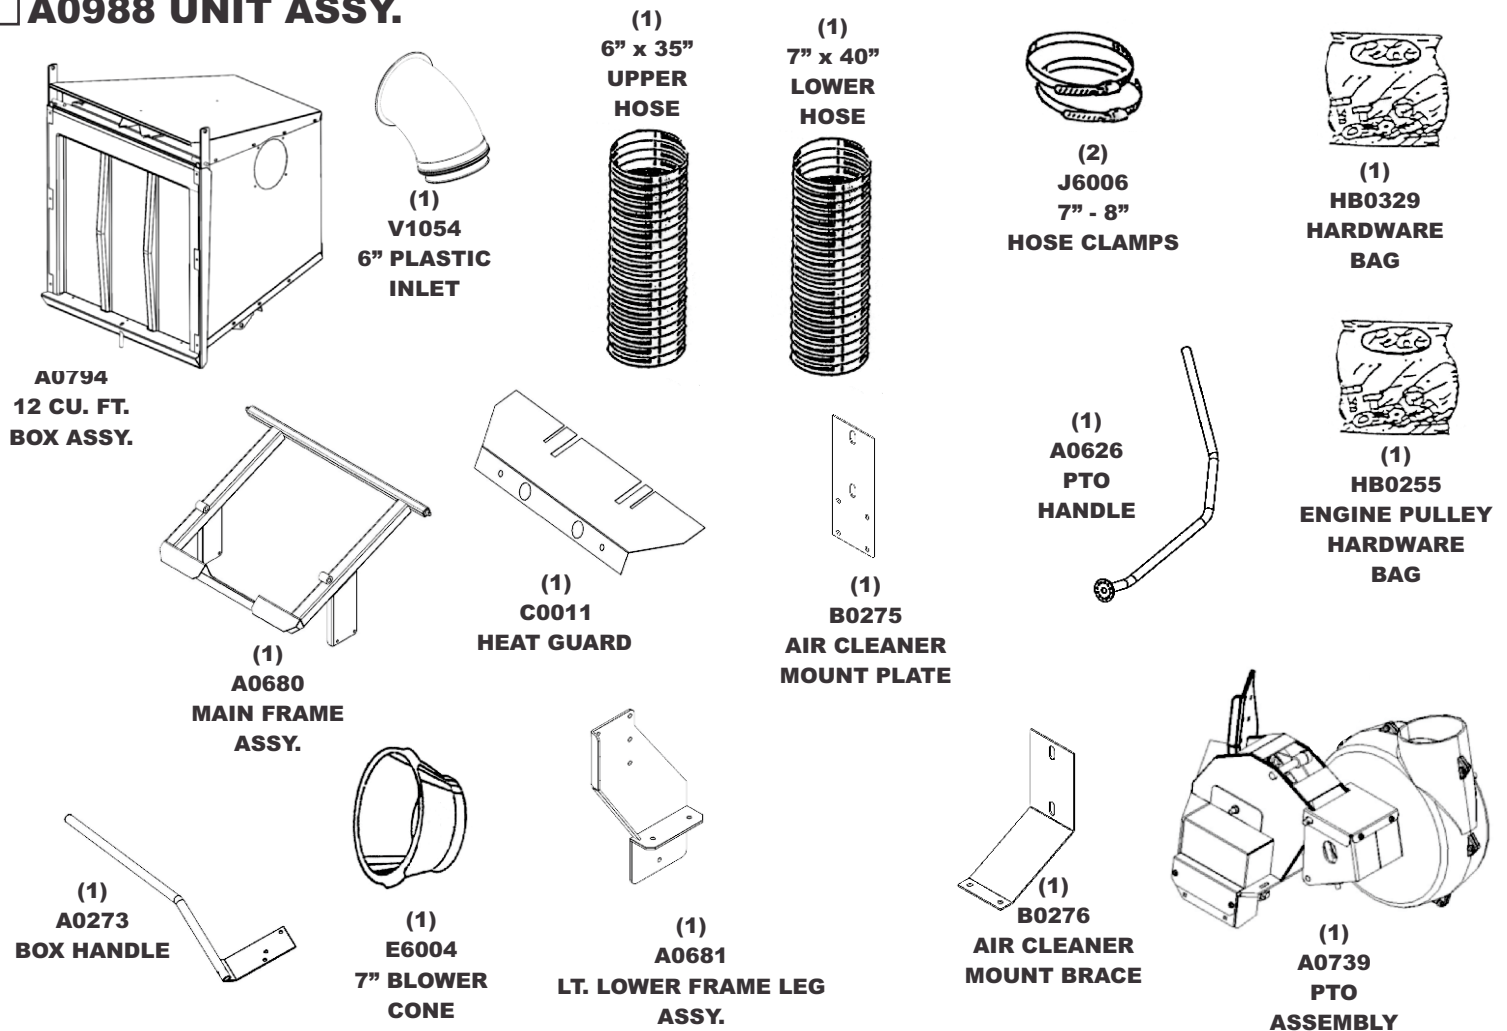

MODEL#: 43621209

MOWER NAME: BUNTON

MOWER MODEL: BZT-2000 SERIES

MOWER DECK SIZE: 61", 52" & 48" DECK

VAC NAME: 12 CUBIC FOOT BOX

PTO DRIVEN

BILL OF MATERIAL: B0M0316

NOTE:

NOTE:

FOR YEAR: 2007

REVISED:

A0988 UNIT ASSY.

A0683 WEIGHT KIT

A0908 BOOT KIT