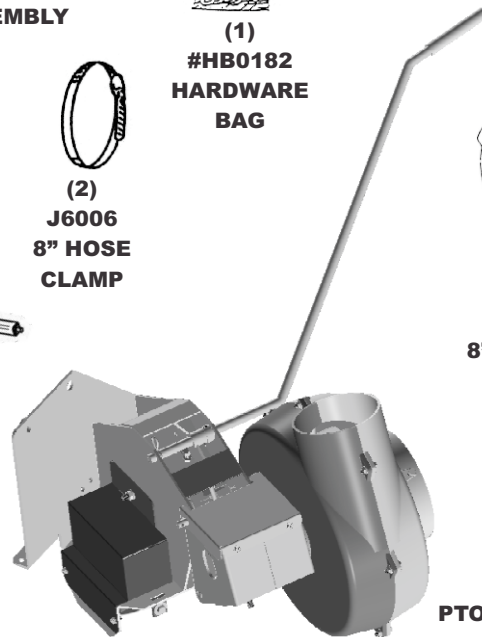

MODEL#: 12621213

MOWER NAME: GRAVELY

MOWER MODEL: 200 SERIES

MOWER DECK SIZE: 60" & 52" DECK

VAC NAME: 12 CUBIC FOOT BOX

FOR YEAR: 2005 - 2002

REVISED: 08/23/06

WAS

126212-PTO200-03

NOTE: DO NOT USE PECO LOGO ANYWHERE ON UNIT

A0521 12 PTO UNIT ASSEMBLY

(1)
A0794
12 CU. FT. BOX
ASSY.

(1)
V1054
6" PLASTIC
INLET

(1)
A0511 LEFT
LOWER MAIN FRAME
LEG ASSEMBLY

(1)
6" x 36"
UPPER
HOSE

(2)
B0026
WEIGHT
BRACKETS

A0508
UNIVERSAL
WEIGHT KIT

(1)
B2220
WEIGHT BAR

(1)
#HB0182
HARDWARE
BAG

(2)
J6006
8" HOSE
CLAMP

(1)
E6009
8" BLOWER
CONE

(1)
A0512
BOX HANDLE
ASSY.

(1)
8" x 36"
LOWER
HOSE

(1)
A0944
TOP
MAIN FRAME
ASSY.

(1)
A0504
PTO ASSEMBLY

A0572 60" BOOT KIT

(1)
HB0217
HARDWARE
BAG

(1)
B2540
BOOT ROD

(1)
E1034
BOOT

(1)
B0204
BOOT PLATE

(1)
B0117
BOOT
HANGER