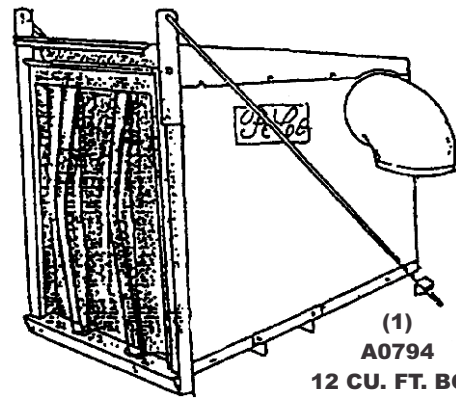

MODEL#: 12621213

MOWER NAME: GRAVELY

MOWER MODEL: 200 SERIES

MOWER DECK SIZE: 60" & 52" DECK

VAC NAME: 12 CUBIC FOOT BOX

FOR YEAR: 2005 - 2002

REVISED: 08/23/06

WAS

126212-PTO200-03

NOTE: DO NOT USE PECO LOGO ANYWHERE ON UNIT

A0521 12 PTO UNIT ASSEMBLY

(1)
A0794
12 CU. FT. BOX
ASSY.

(1)
V1054
6" PLASTIC
INLET

(1)
A0511 LEFT
LOWER MAIN FRAME
LEG ASSEMBLY

(1)
6" x 36"
UPPER
HOSE