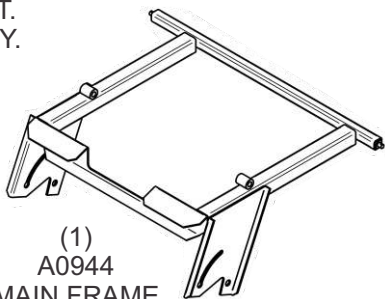

(1)
A0944
MAIN FRAME
ASSY.

(2)
B2583
MOUNTING
BRACKETS