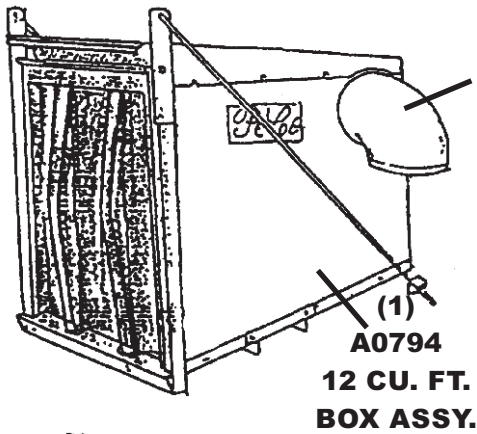

MODEL#: 40621203

MOWER NAME: ENCORE PROWLER MID MOUNT

MOWER MODEL: MC61

MOWER DECK SIZE: 61" DECK

VAC NAME: 12 CUBIC FOOT BOX

ENG: 900 SER. BR (9.00 GROSS TORQUE / 205 cc)

NOTE: WILL NOT FIT ON DIESEL MOWERS

FOR YEAR: 2001 & BELOW

REVISED: 5/8/2012

WAS

406212-01

(1)
A0794
12 CU. FT.
BOX ASSY.

(1)
V1054
6"
PLASTIC
INLET

(1)
A0060
SHORT THROTTLE
KIT FOR (900 SERIES)

(1)
#HB0045
HARDWARE
BAG

(1)
B2555
BOOT
PLATE

(1)
A0970
WEIGHT
ASSY.

(1)
A0980
MAIN
FRAME
ASSY.

(1)
6" x 37"
UPPER
HOSE

(1)
8" x 33"
LOWER
HOSE

(1)
B3727
OUTER MOTOR
MOUNT TUBE
ASSY.

(1)
B4331
BOOT
ROD

(1)
A0976
MOTOR MOUNT
ARM ASSY.