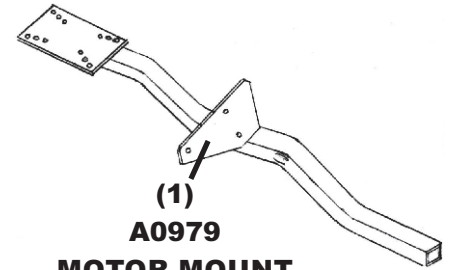

FOR YEAR: 2001 & BELOW

REVISED: 5/8/2012

WAS

406212-FM-01

(1)  
V1054  
6"  
PLASTIC  
INLET

(1)  
A0060  
SHORT THROTTLE  
KIT FOR (900 SERIES)

(1)  
#HB0051  
HARDWARE  
BAG

(1)  
B2569  
MOTOR MOUNT  
BRACKET

(1)  
A0794  
12 CU. FT.  
BOX ASSY.

(1)  
6" x 35"  
UPPER  
HOSE

(1)  
8" x 44"  
LOWER  
HOSE

(1)  
A0979  
MOTOR MOUNT  
ARM ASSY.

(1)  
A0226  
MAIN FRAME  
ASSY.

(1)  
B4331  
BOOT  
ROD

(1)  
B2555  
BOOT  
PLATE