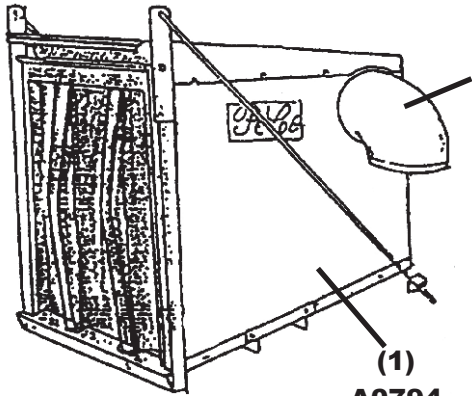

# MODEL#: 40621201

MOWER NAME: ENCORE PROWLER FRONT MOUNT

MOWER MODEL: FC61

MOWER DECK SIZE: 61" DECK

VAC NAME: 12 CUBIC FOOT BOX

ENG: 900 SER. BR (9.00 GROSS TORQUE / 205 cc)

**NOTE: WILL NOT FIT ON DIESEL MOWERS**

FOR YEAR: 2001 & BELOW

REVISED: 5/8/2012

WAS

406212-FM-01

(1)  
V1054  
6"  
PLASTIC  
INLET

(1)  
A0060  
SHORT THROTTLE  
KIT FOR (900 SERIES)

(1)  
#HB0051  
HARDWARE  
BAG

(1)  
B2569  
MOTOR MOUNT  
BRACKET

(1)  
A0794  
12 CU. FT.  
BOX ASSY.

(1)  
6" x 35"  
UPPER  
HOSE

(1)  
8" x 44"  
LOWER  
HOSE

(1)  
A0979  
MOTOR MOUNT  
ARM ASSY.

(1)  
A0226  
MAIN FRAME  
ASSY.

(1)  
B4331  
BOOT  
ROD

(1)  
B2555  
BOOT  
PLATE