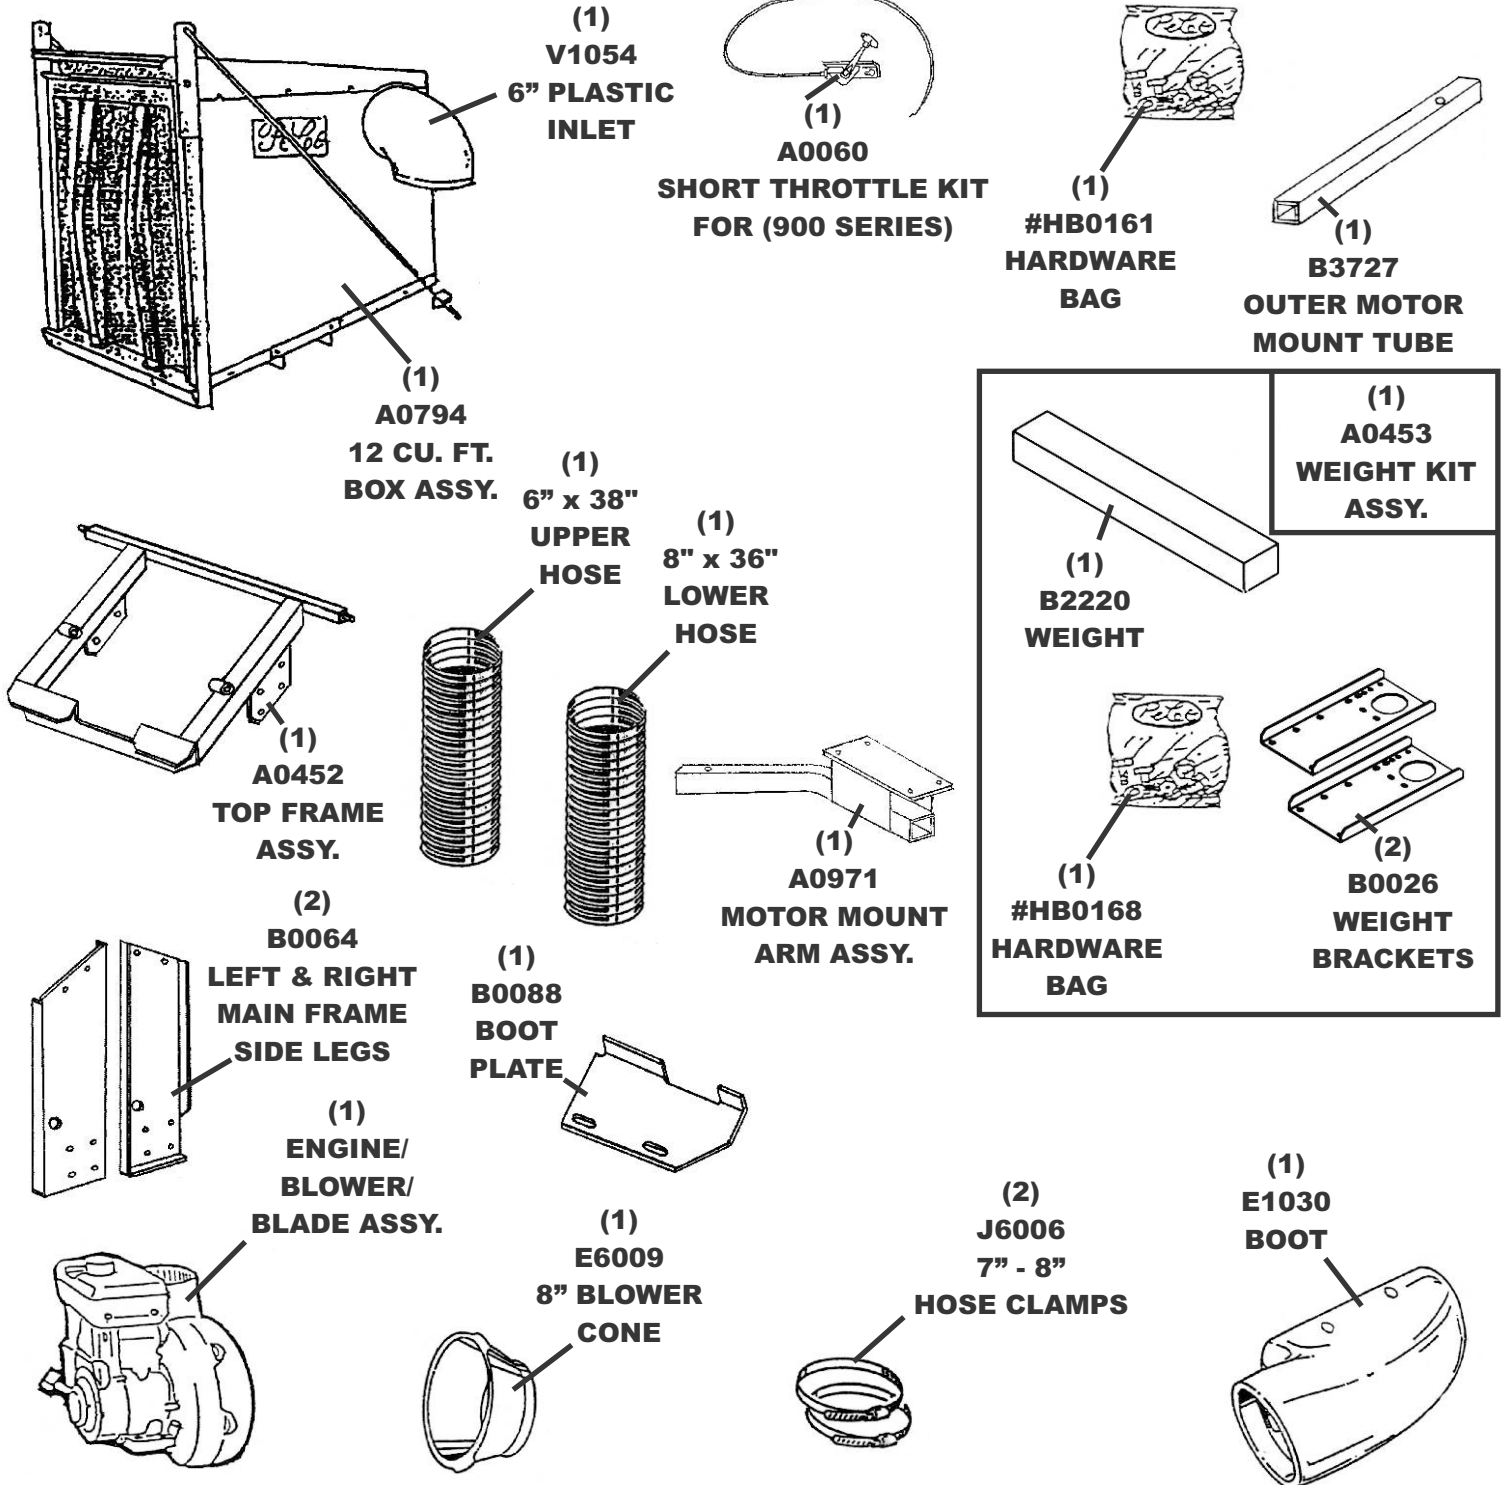

FOR YEAR: 2005 - 2003

REVISED: 5/8/2012

WAS

396212-61-03