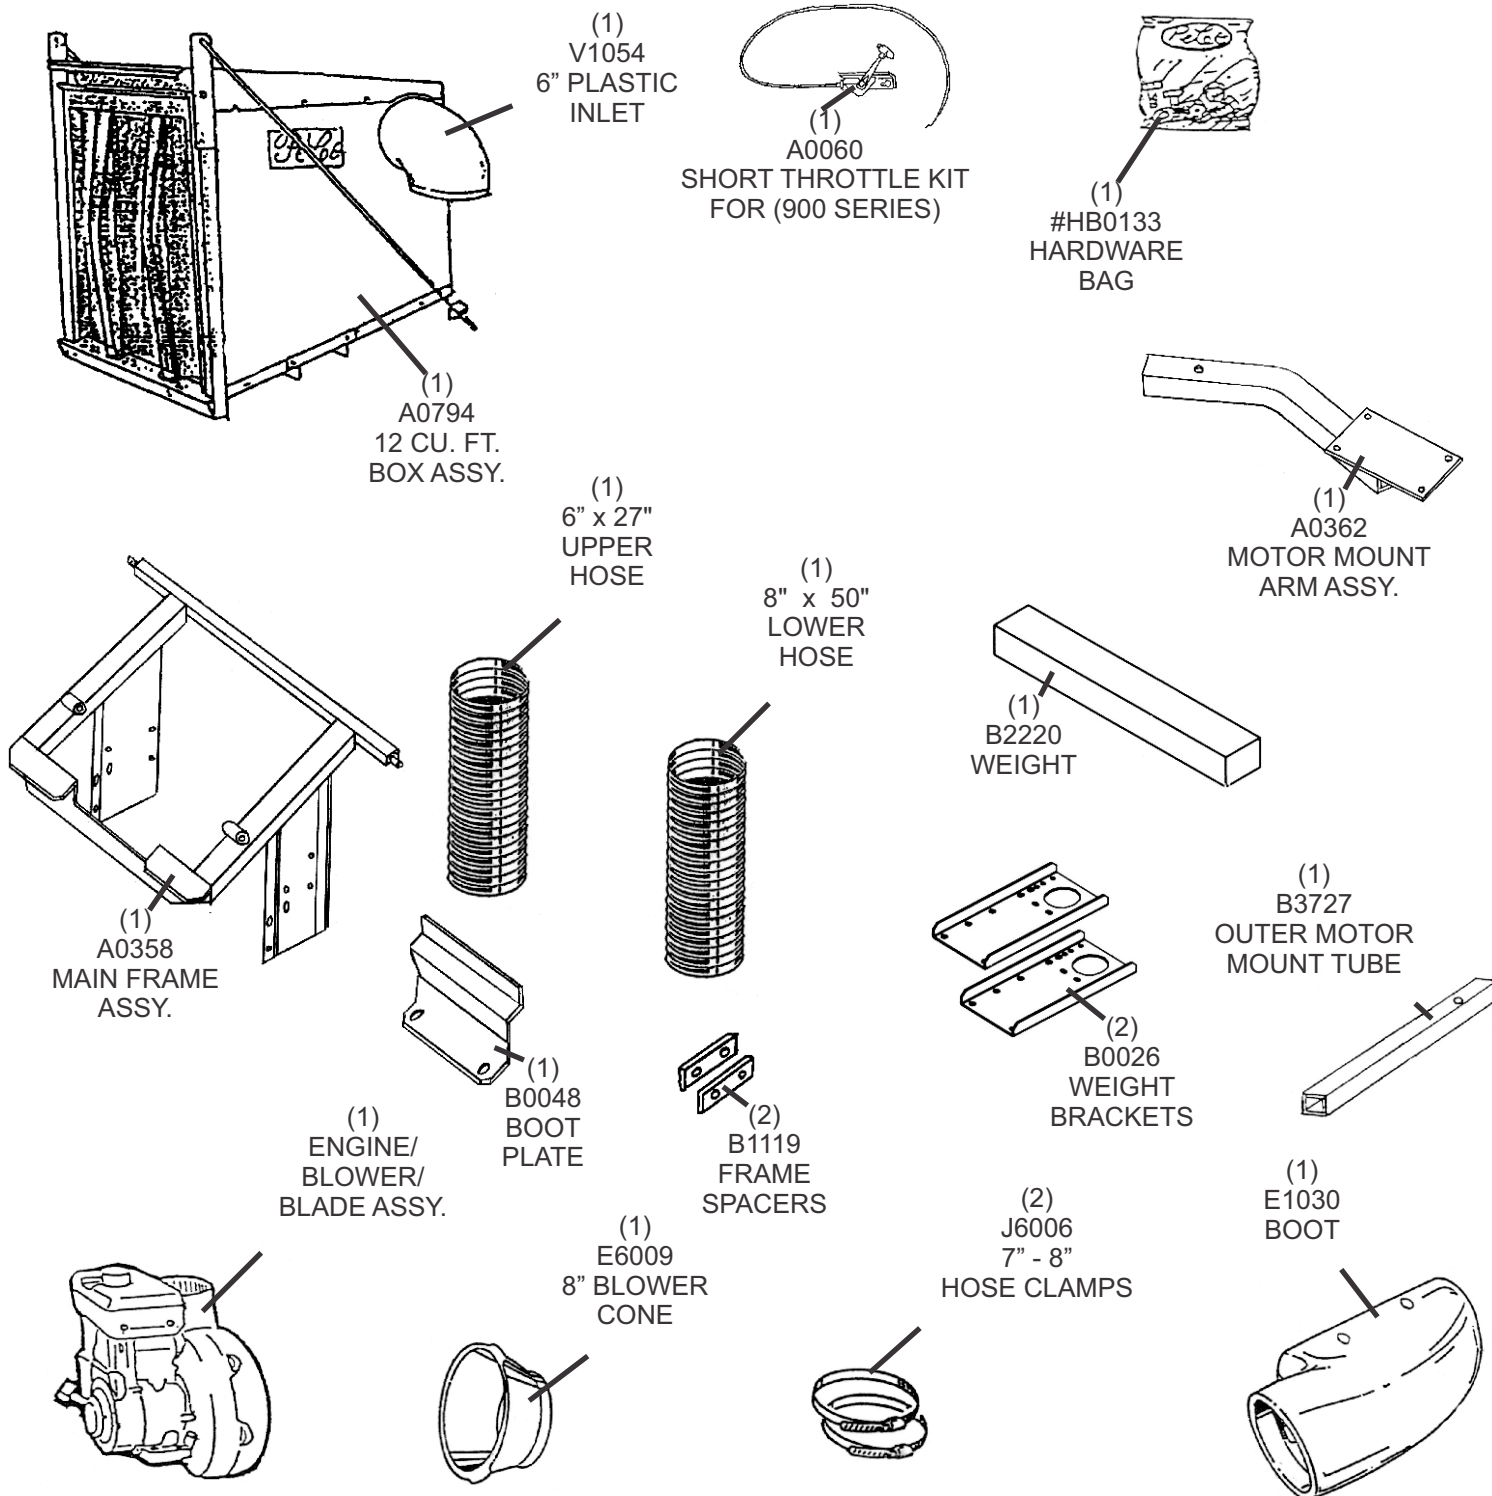

FOR YEAR: 2002-2004

REVISED: 5/9/2012

WAS
366212-02