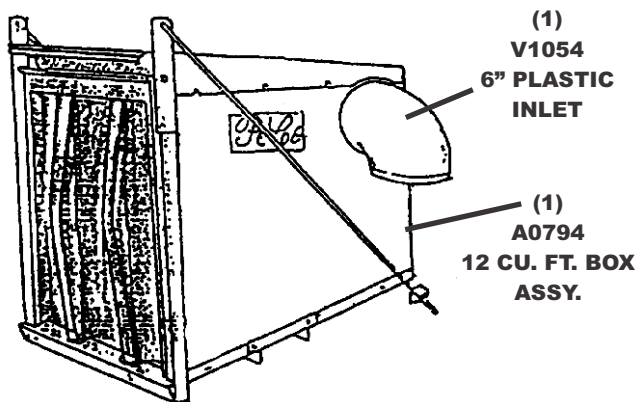

MODEL#: 12621211

MOWER NAME: GRAVELY

MOWER MODEL: SEE BACK OF PAGE

MOWER DECK SIZE: 72" DECK

VAC NAME: 12 CUBIC FOOT BOX

ENG: 900 SER. BR (9.00 GROSS TORQUE / 205 cc)

NOTE:

FOR YEAR: 2005 - 2002

REVISED: 5/8/2012

WAS

126212-200-03

A0522 12 ENGINE UNIT ASSEMBLY

(1)
V1054
6" PLASTIC
INLET

(1)
A0794
12 CU. FT. BOX
ASSY.

(1)
#HB0184
HARDWARE
BAG

(2)
B0026
WEIGHT
BRACKETS