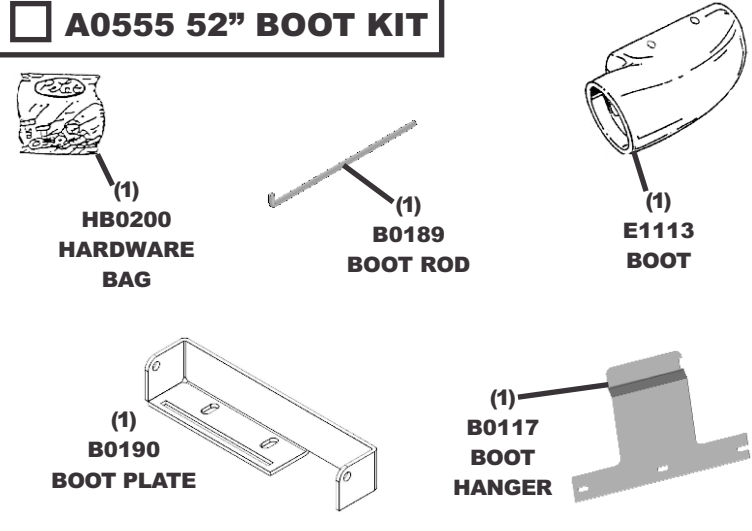

☐ A0555 52" BOOT KIT