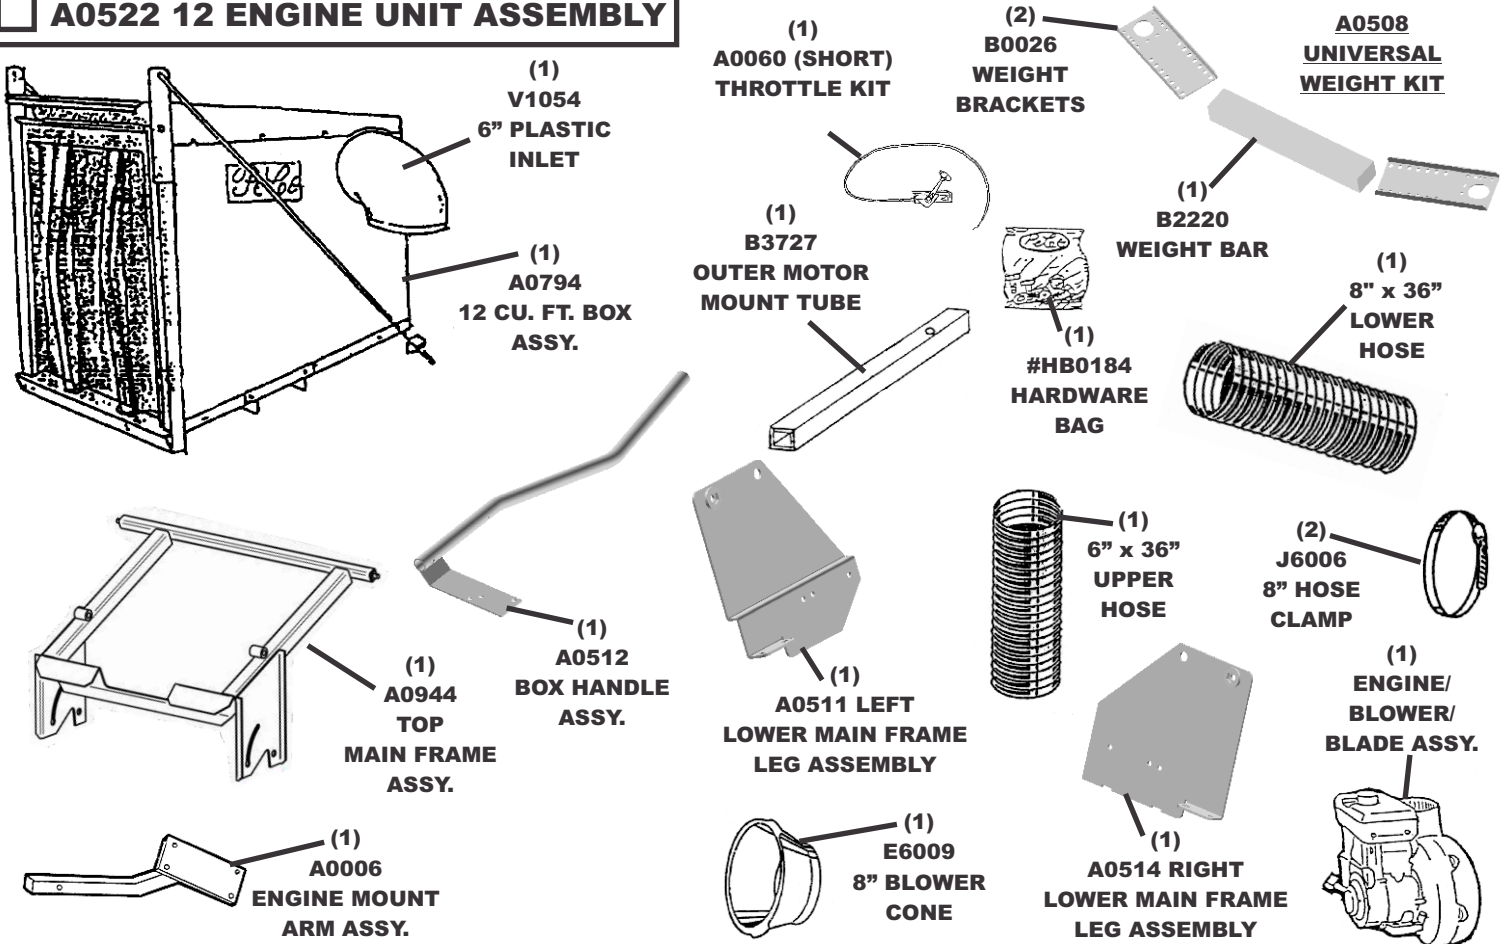

# MODEL#: 12621209

MOWER NAME: GRAVELY

MOWER MODEL: SEE BACK OF PAGE

MOWER DECK SIZE: 52" & 60" DECK

VAC NAME: 12 CUBIC FOOT BOX

ENG: 900 SER. BR (9.00 GROSS TORQUE / 205 cc)

NOTE:

FOR YEAR: 2005 - 2002

## A0572 60" BOOT KIT

## A0555 52" BOOT KIT