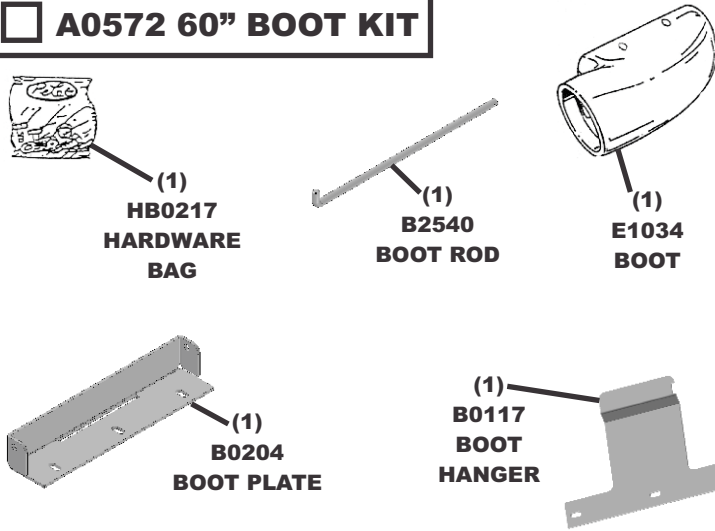

☐ A0572 60" BOOT KIT