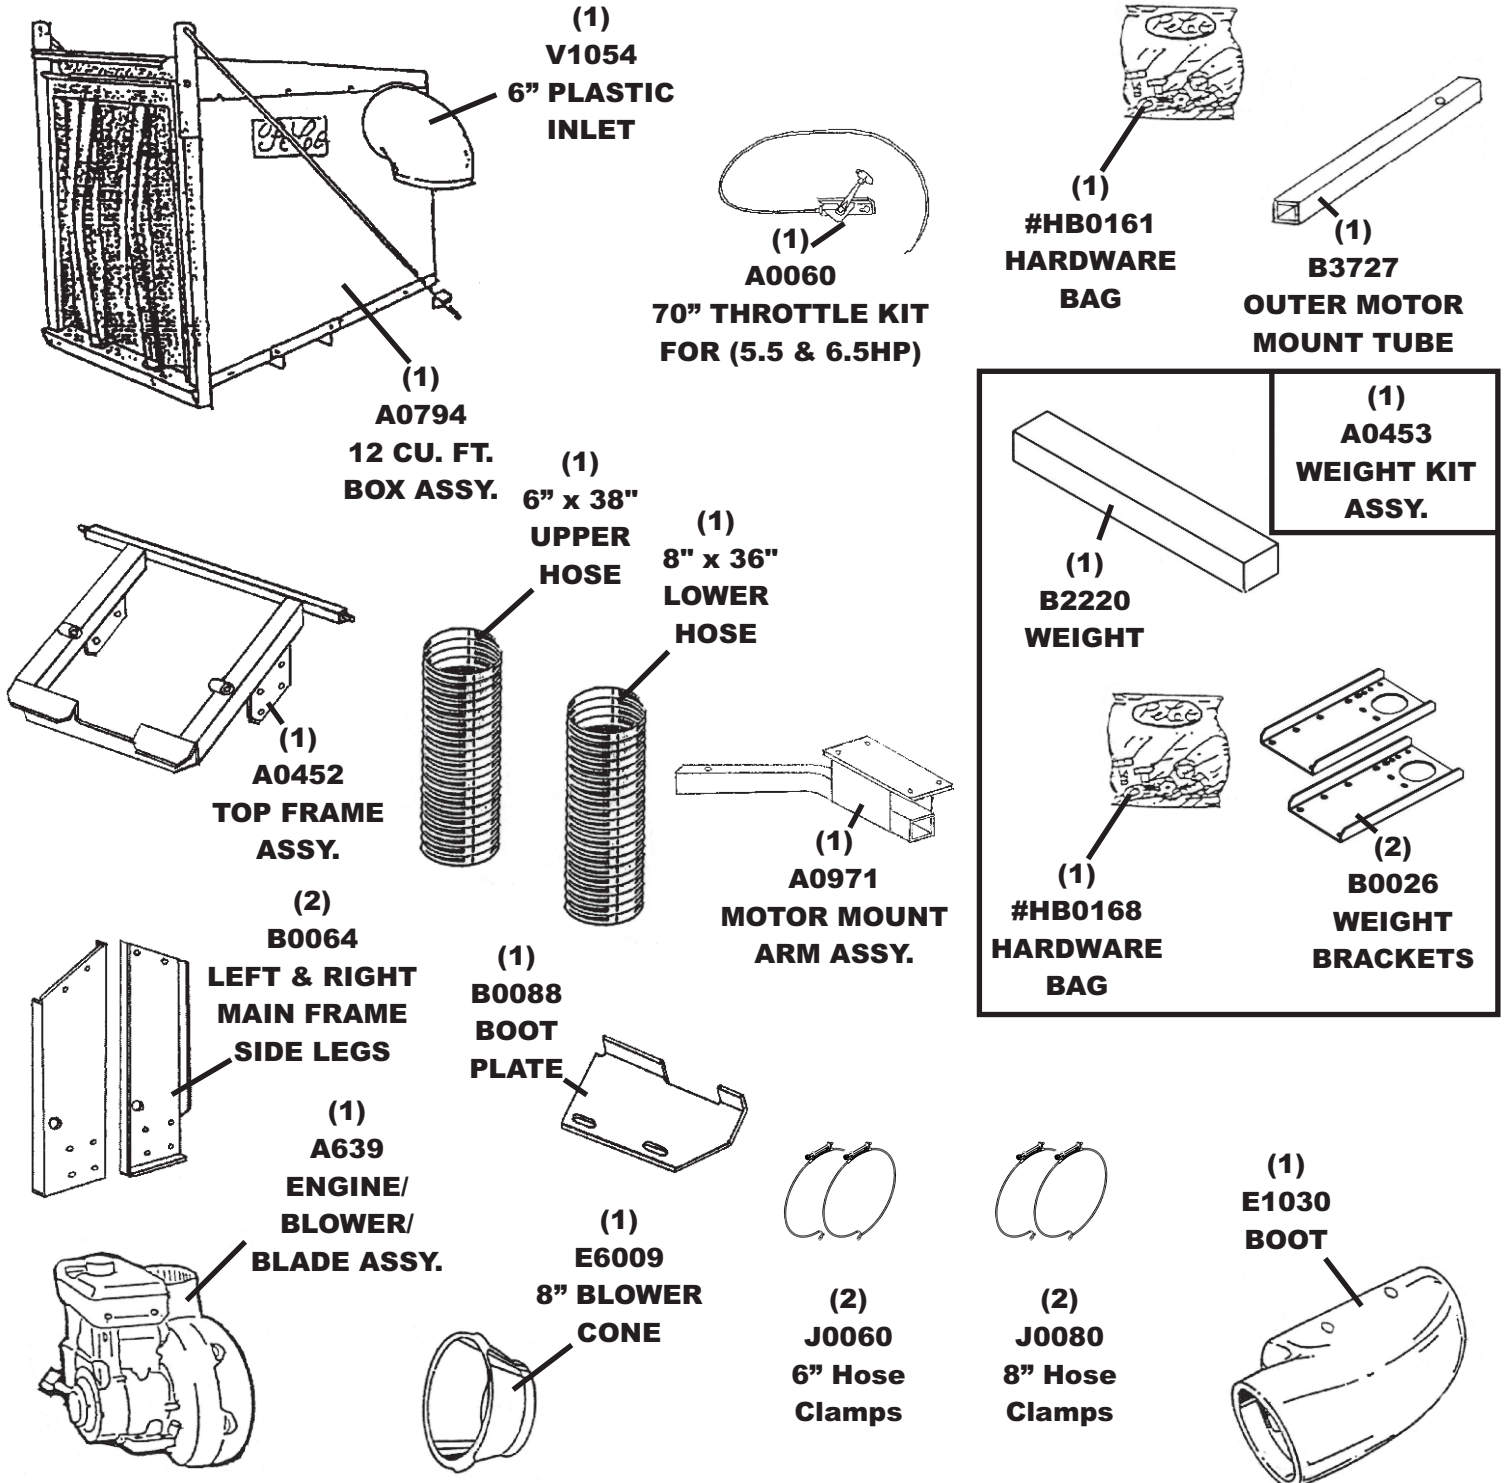

FOR YEAR: 2005 - 2003

REVISED: 12/19/11

WAS

396212-61-03