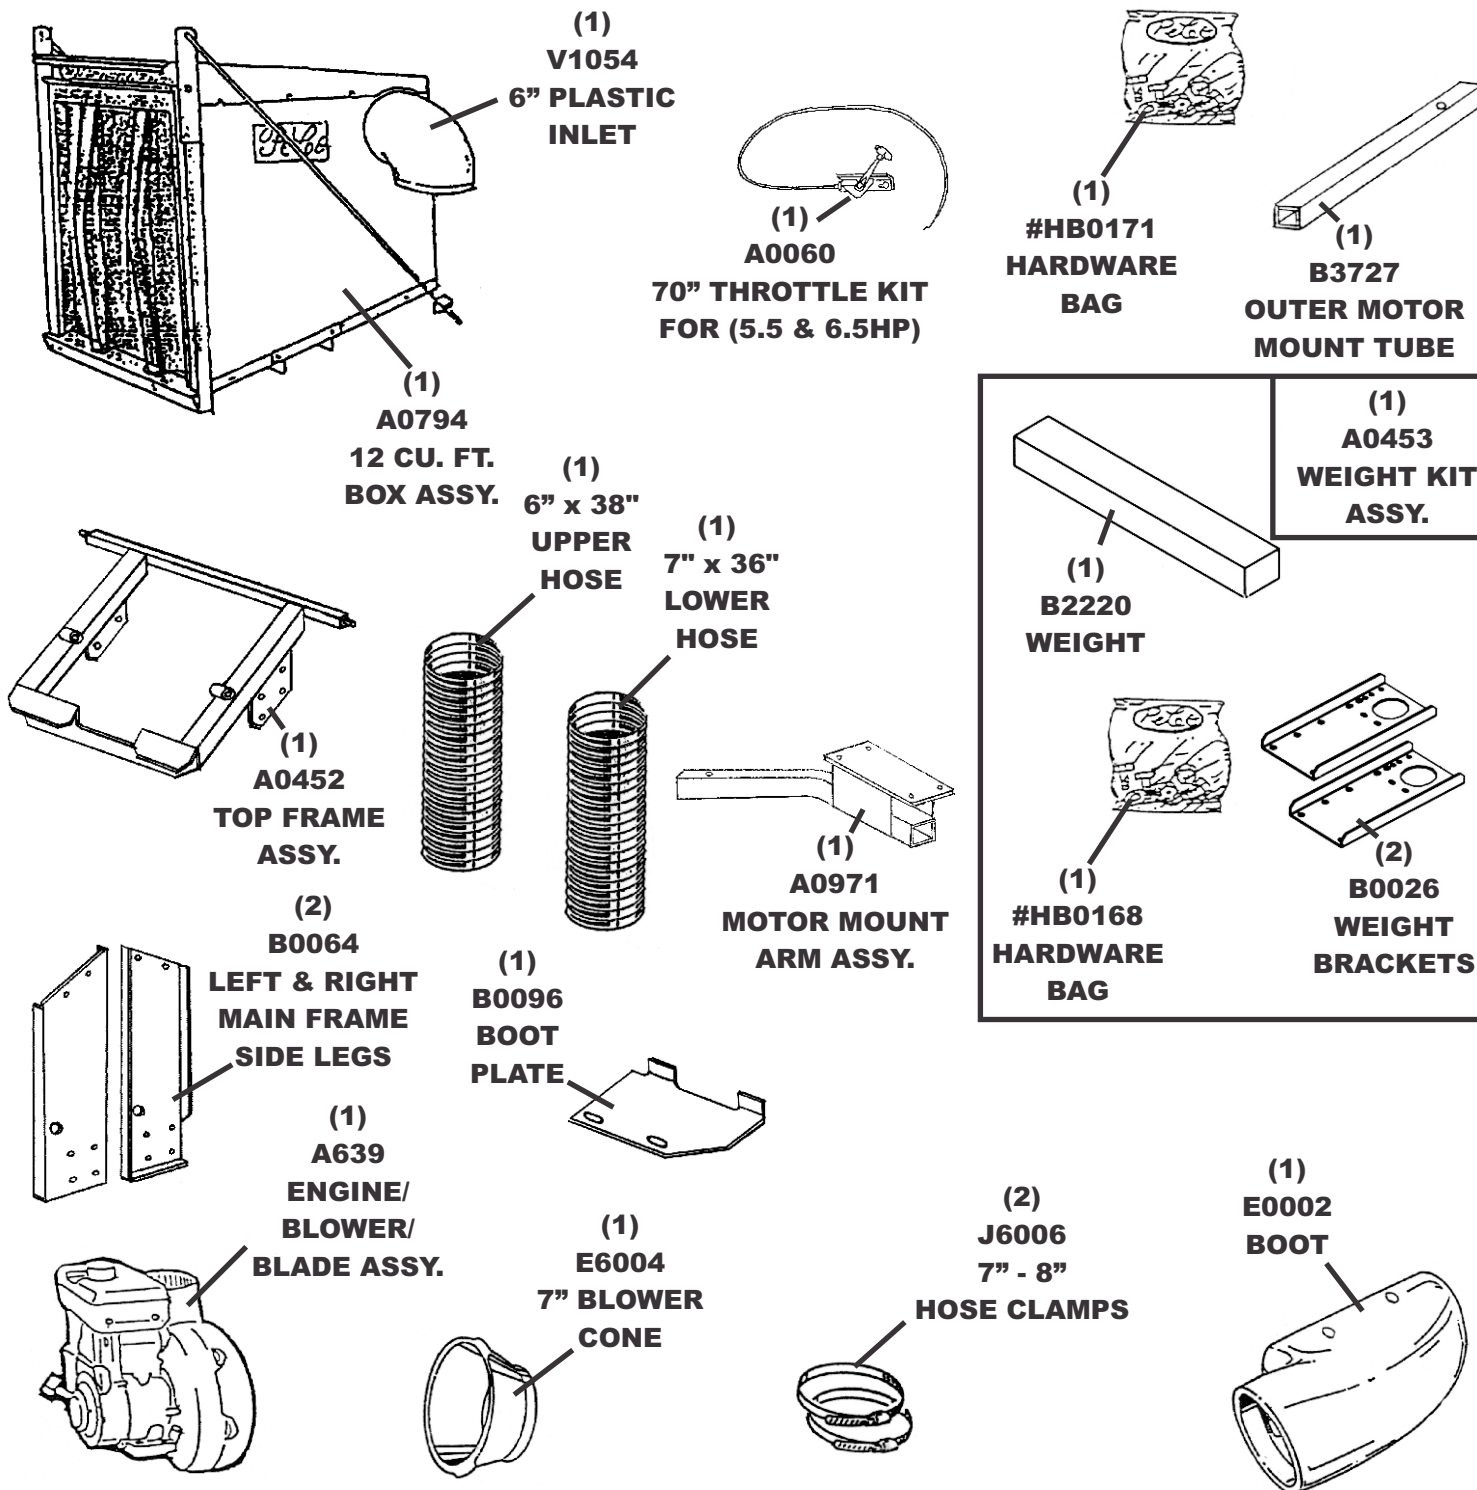

FOR YEAR: 2005 - 2003

REVISED: 12/19/11

WAS

396212-52-03