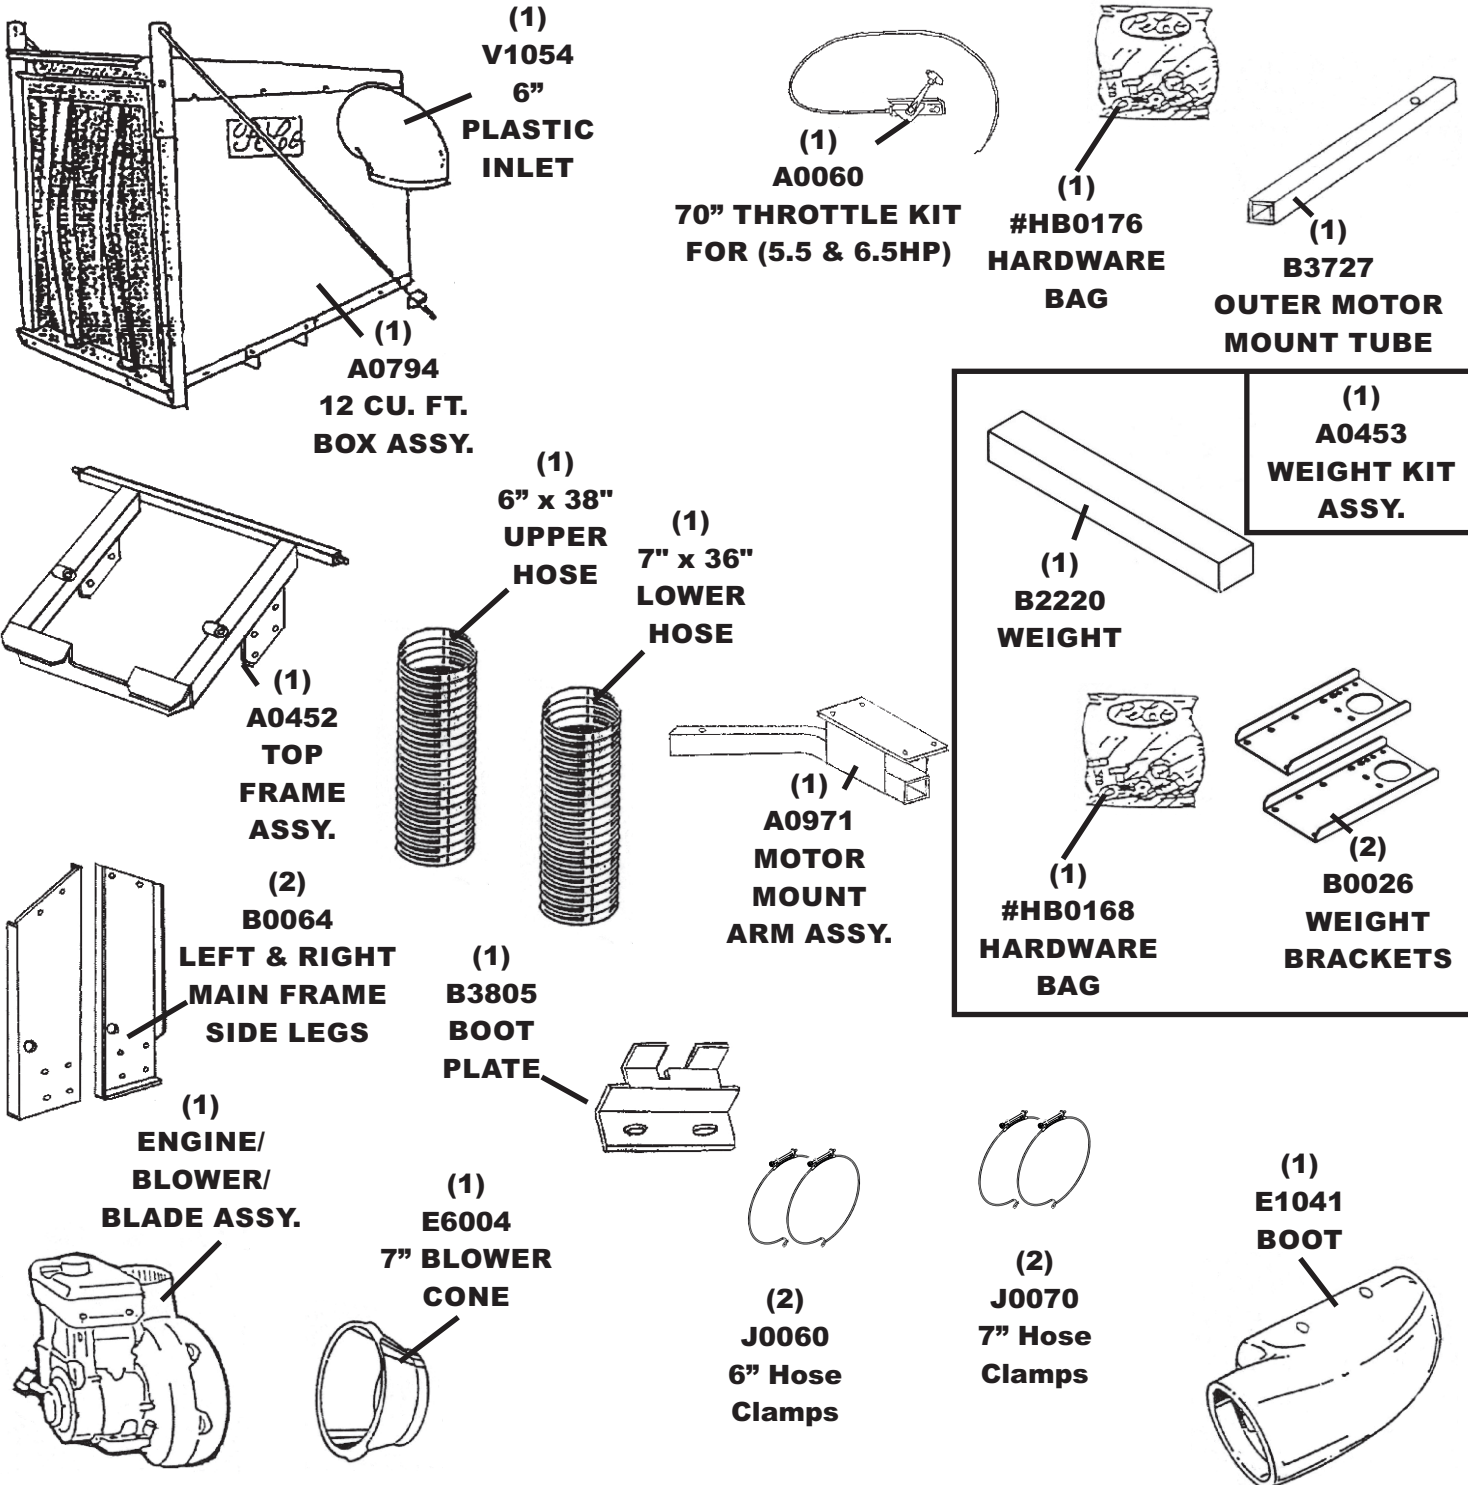

MODEL#: 39621237

MOWER NAME: GREAT DANE CHARIOT

MOWER MODEL: SEE BACK OF PAGE

MOWER DECK SIZE: 48" DECK

VAC NAME: 12 CUBIC FOOT BOX

☐ 6.5HP BRIGGS AND STRATTON VANGUARD

FOR YEAR: 2005 - 2003

REVISED: 12/19/11

**WAS
396212-48-03**

NOTE: