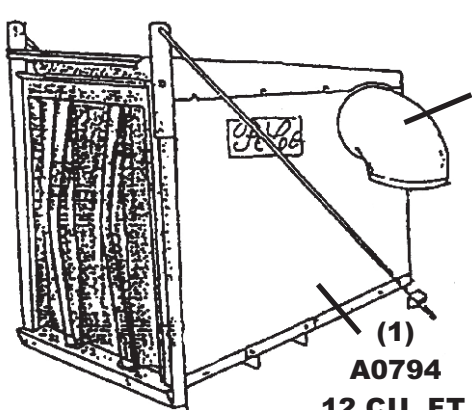

MODEL#: 39621235

MOWER NAME: GREAT DANE CHARIOT JR.

MOWER MODEL: GDRZ48-23KAE

MOWER DECK SIZE: 48" DECK

VAC NAME: 12 CUBIC FOOT BOX

6.5HP BRIGGS AND STRATTON VANGUARD

NOTE: USE A0972 MAIN FRAME ASSEMBLIES UNTIL STOCK IS DEPLETED

FOR YEAR: 2002 & BELOW

REVISED: 12/19/11

WAS

396212-JR-02

(1)
V1054
6" PLASTIC INLET

(1)
A0060
70" THROTTLE KIT FOR (5.5 & 6.5HP)

(1)
#A08227
HARDWARE BAG

SEE NOTE ABOVE BEFORE PACKING!

(1)
A0794
12 CU. FT. BOX ASSY.

(1)
B3727
OUTER MOTOR MOUNT TUBE

(1)
A0971
MOTOR MOUNT ARM ASSY.

(1)
A0413
TOP FRAME ASSY.

SEE NOTE ABOVE BEFORE PACKING!

(2)
B0064
LEFT & RIGHT SIDE LEGS

(1)
6" x 26" UPPER HOSE